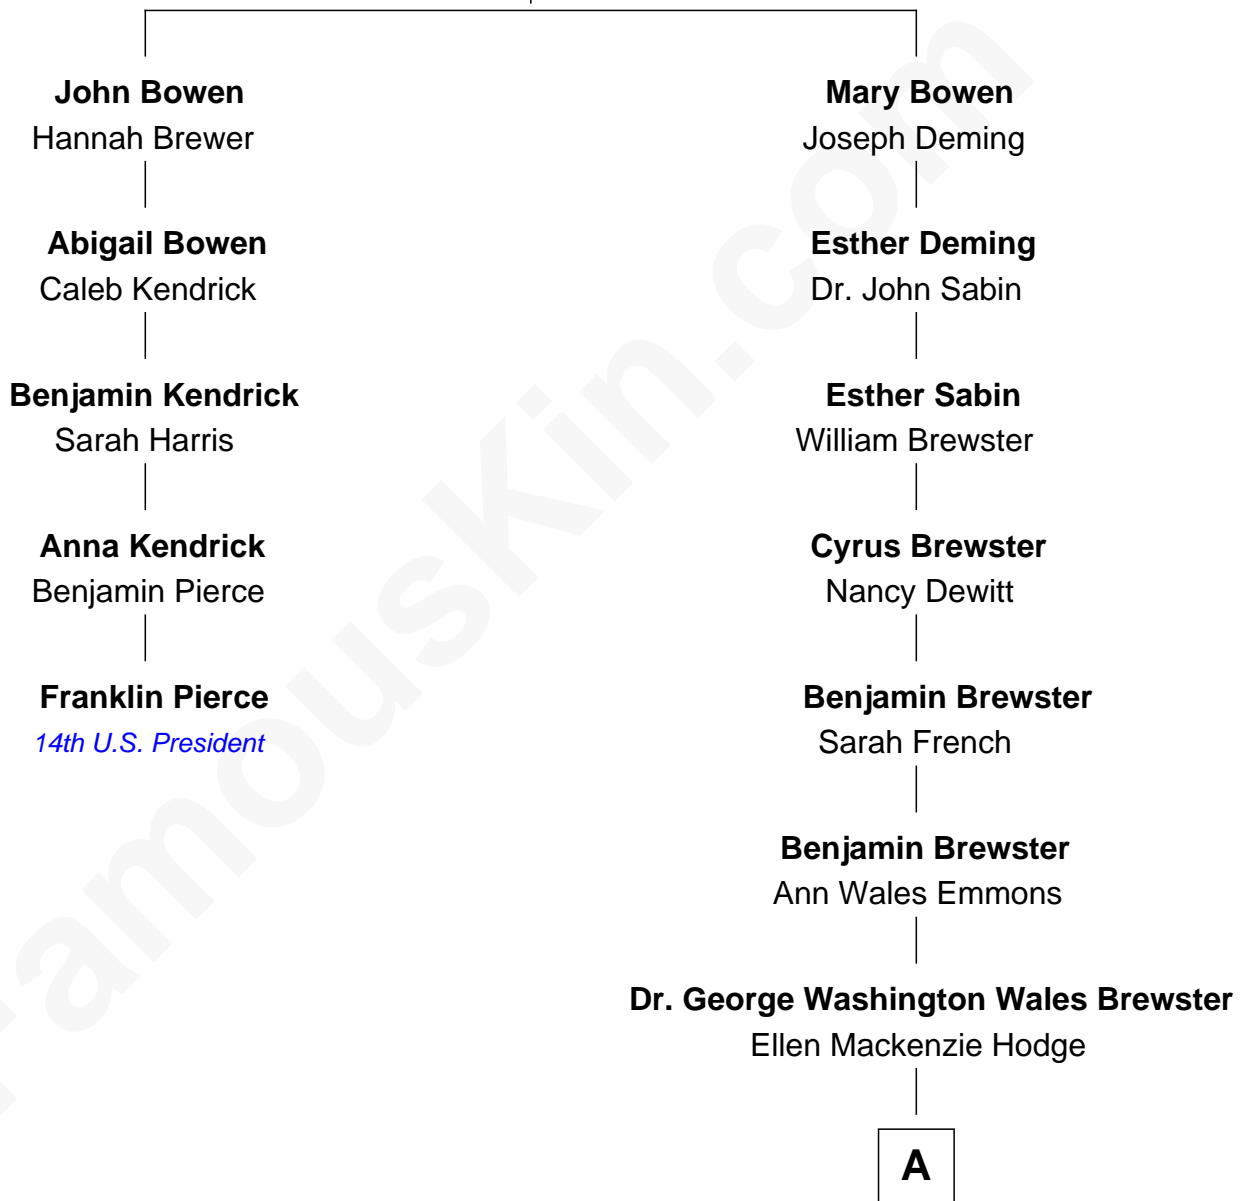

FamousKin.com Relationship Chart of

Franklin Pierce

14th U.S. President

4th cousin 5 times removed of

Paget Brewster

TV Actress

Henry Bowen
Elizabeth Johnson

A

George Washington Wales Brewster

Joan Ryerson

Galen Brewster

Hathaway Tew

Paget Brewster

TV Actress

FamousKin.com