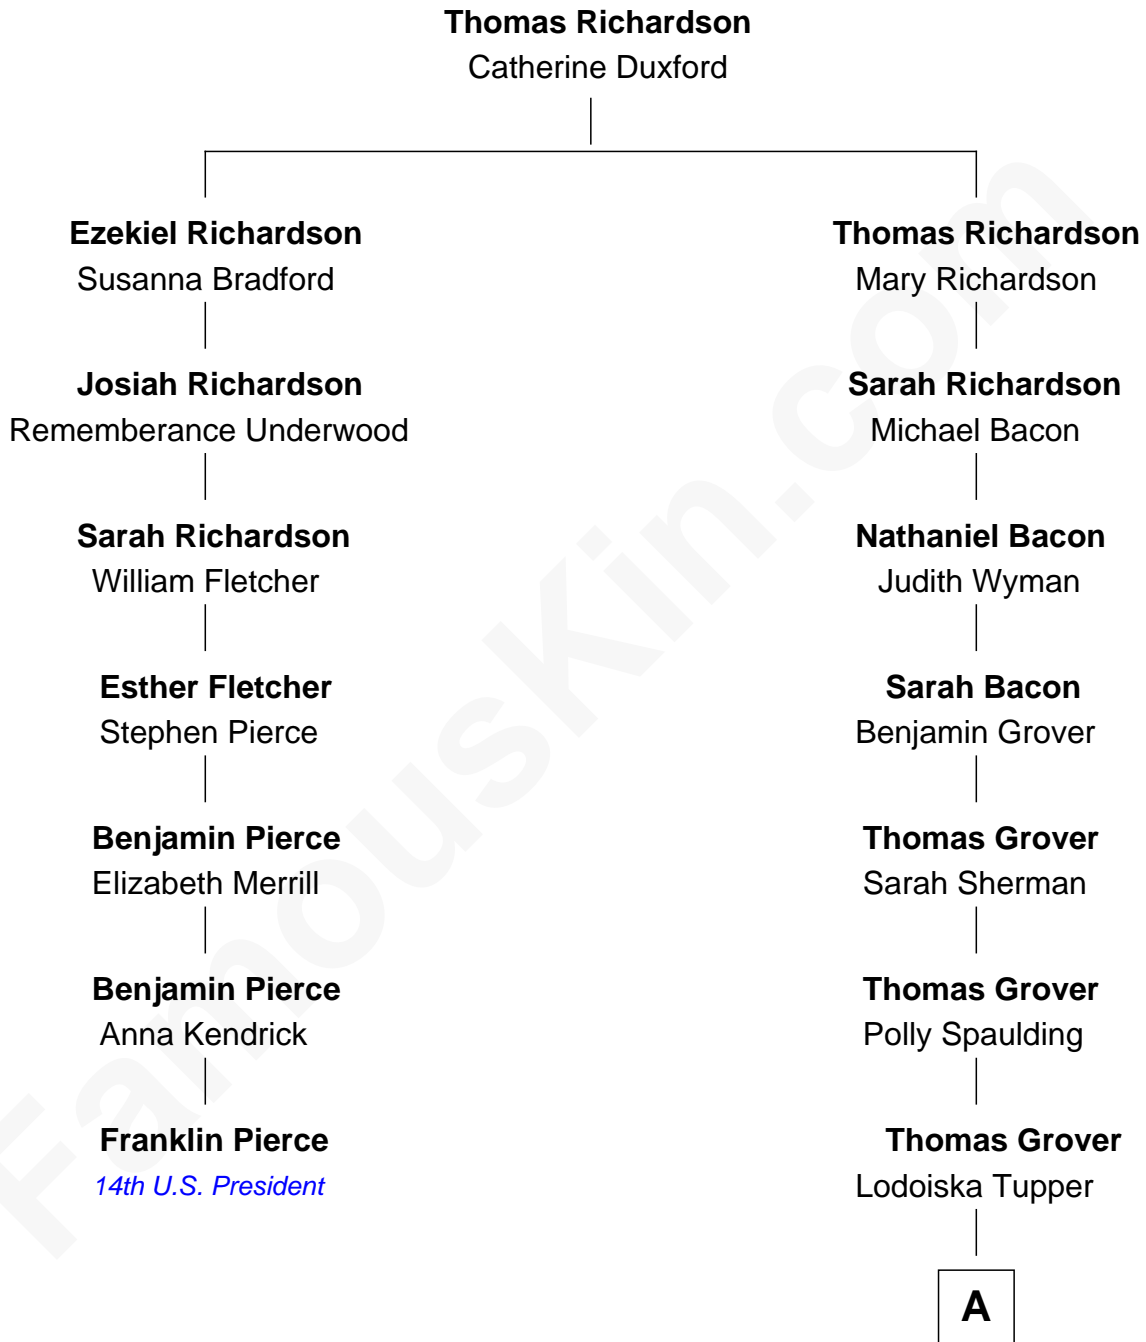

# FamousKin.com Relationship Chart of

**Franklin Pierce**

*14th U.S. President*

6th cousin 5 times removed of

**Steve Young**

*NFL Hall of Fame Quarterback*

**A**

—  
**Lucy Grover**

David Albert Sanders

—  
**Mary Ann Sanders**

George M. Leonard

—  
**Louise Leonard**

Scott Richmond Young

—  
**LeGrande L. Young**

Sherry Ann Steed

—  
**Steve Young**