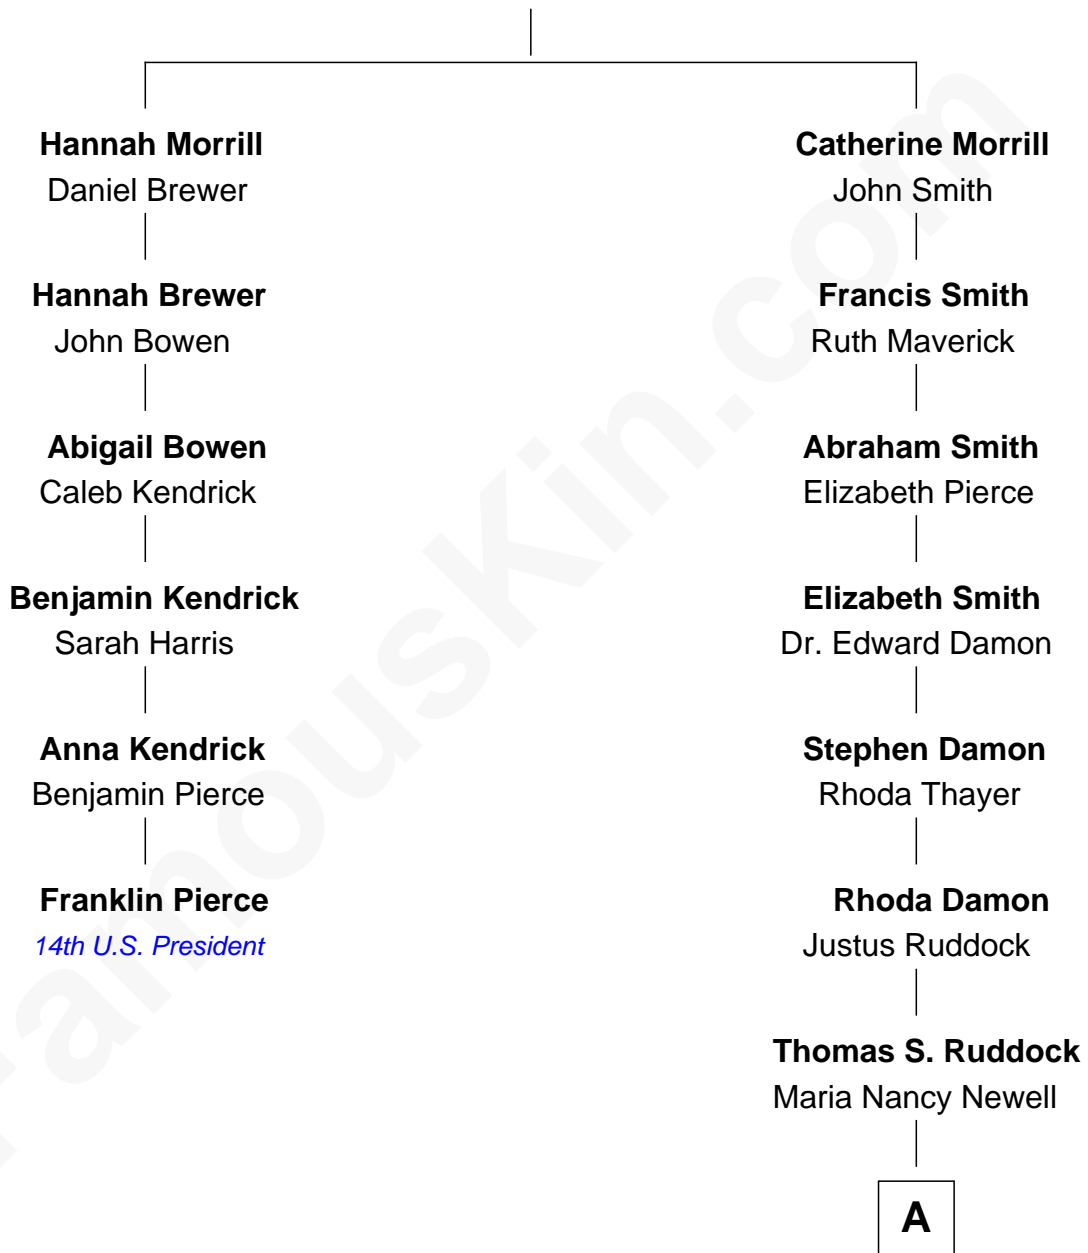

FamousKin.com Relationship Chart of

Franklin Pierce

14th U.S. President

5th cousin 5 times removed of

Sarah Palin

9th Governor of Alaska

Isaac Morrill

Sarah - - - - -

A

—
May Belle Ruddock
Henry Charles Brandt

—
Nellie Marie Brandt
Charles Francis Heath

—
Charles Richard Heath
Sarah Sheeran

—
Sarah Palin
9th Governor of Alaska

FamousKin.com