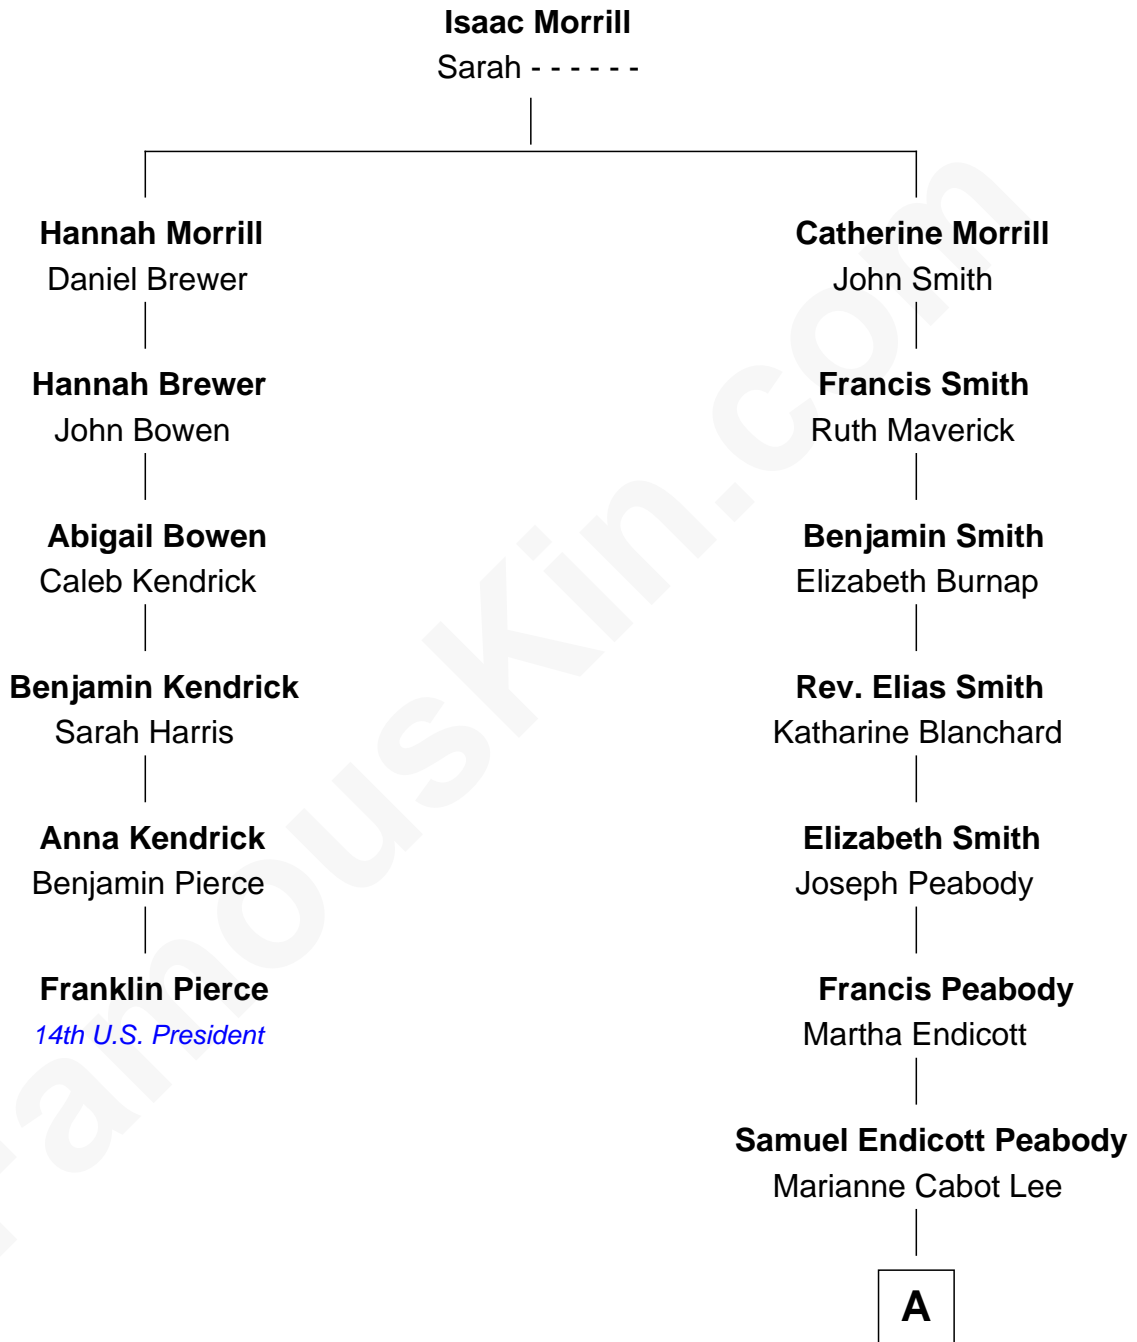

# FamousKin.com Relationship Chart of

**Franklin Pierce**

*14th U.S. President*

5th cousin 4 times removed of

**Endicott Peabody**

*62nd Governor of Massachusetts*

**A**

Rev. Dr. Endicott Peabody

Fannie Peabody

Rt. Rev. Malcolm Endicott Peabody

Mary Elizabeth Parkman

**Endicott Peabody**

*62nd Governor of Massachusetts*

FamousKin.com