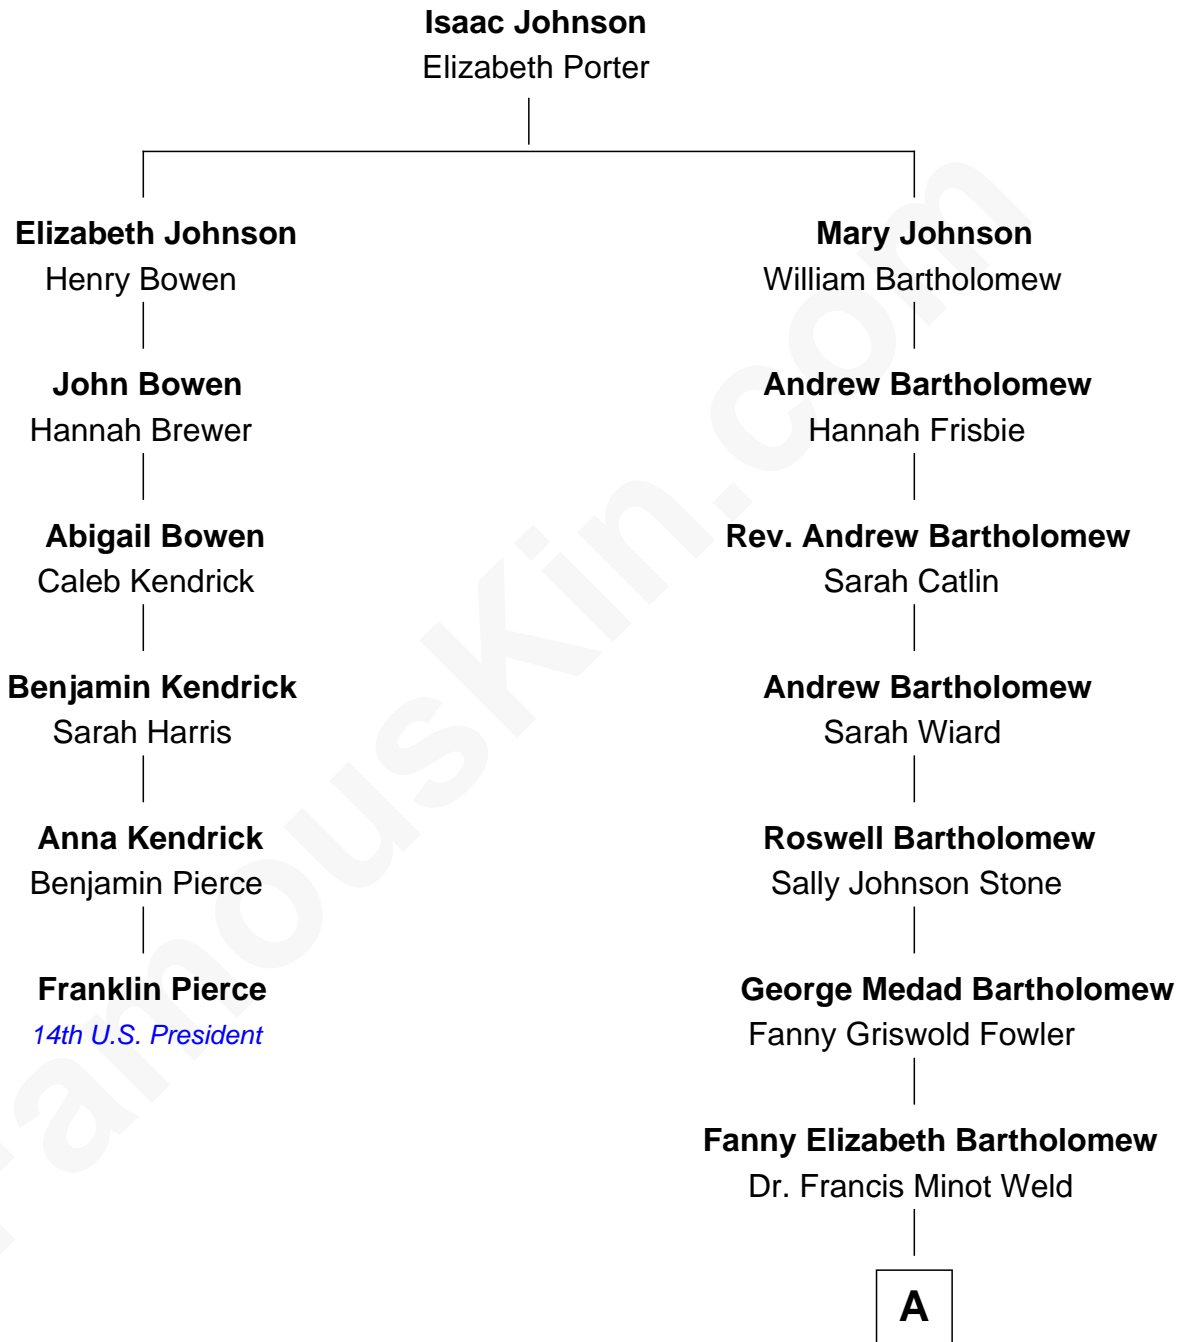

# FamousKin.com Relationship Chart of

**Franklin Pierce**

*14th U.S. President*

5th cousin 4 times removed of

**Bill Weld**

*68th Governor of Massachusetts*

**A**

Francis Minot Weld  
Margaret Low White

David Weld  
Mary Blake Nichols

**Bill Weld**

*68th Governor of Massachusetts*

FamousKin.com