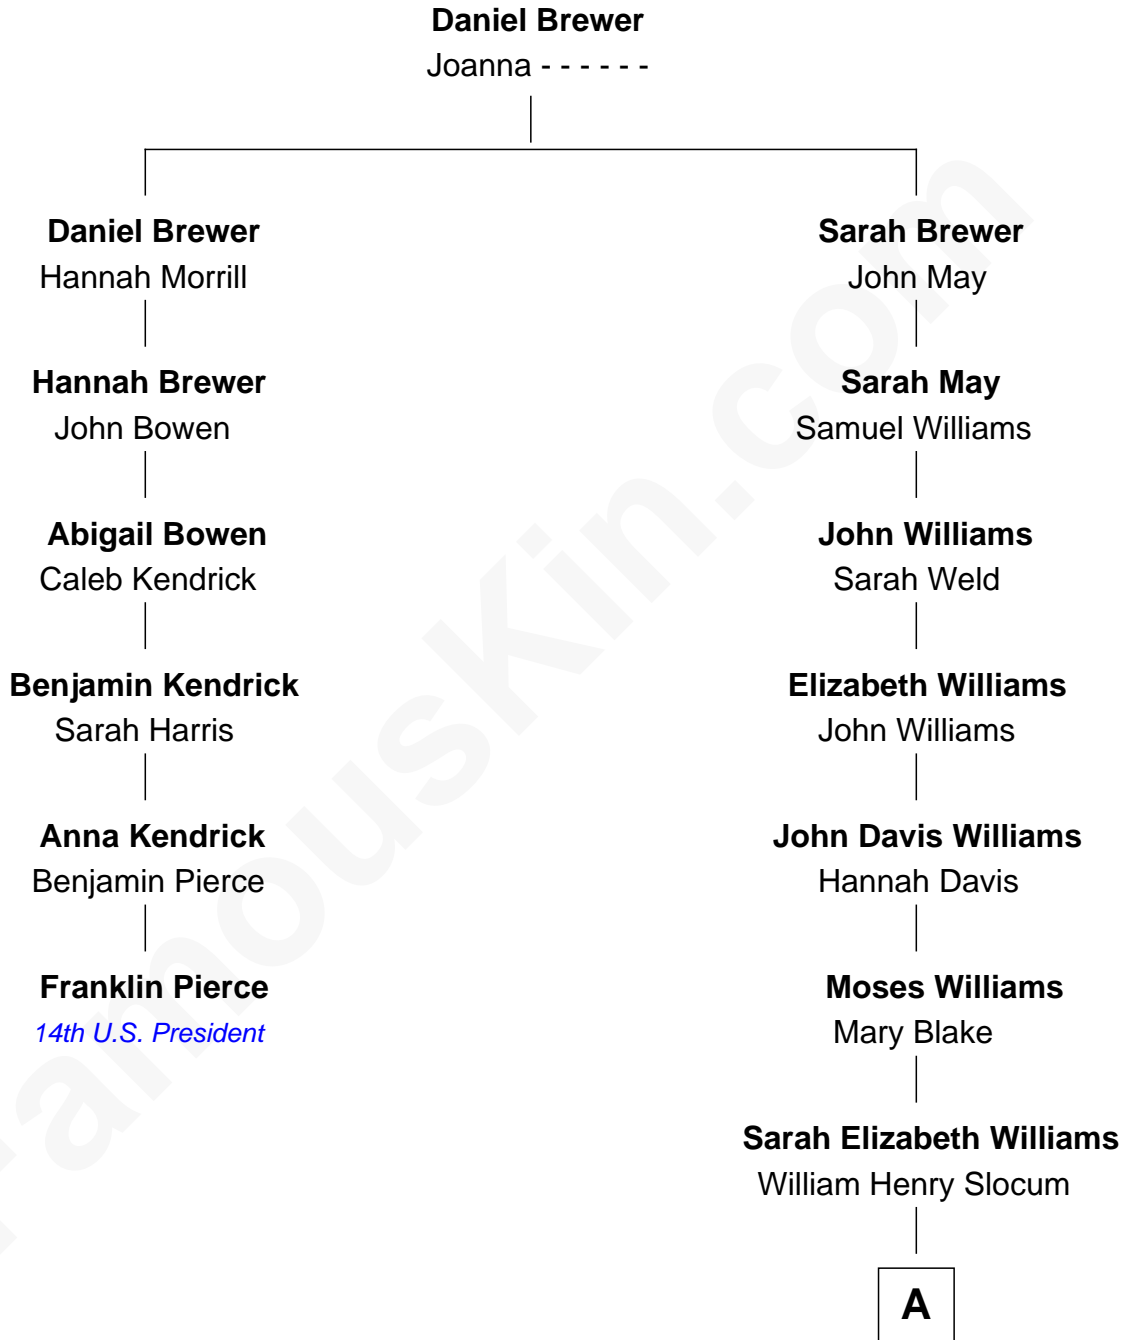

FamousKin.com Relationship Chart of

Franklin Pierce

14th U.S. President

5th cousin 5 times removed of

Bill Weld

68th Governor of Massachusetts

A

—
Mary Blake Slocum
John White Treadwell Nichols

—
John Treadwell Nichols
Cornelia DuBois Floyd

—
Mary Blake Nichols
David Weld

—
Bill Weld
68th Governor of Massachusetts

FamousKin.com