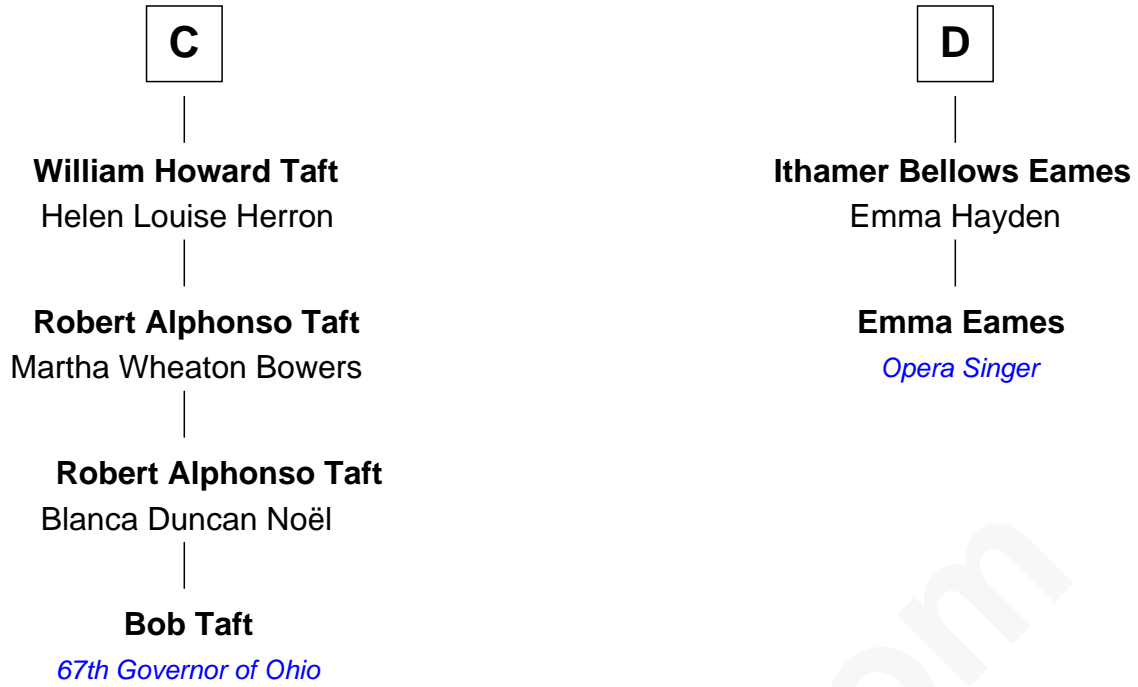

# FamousKin.com Relationship Chart of

**Bob Taft**

*67th Governor of Ohio*

18th cousin 2 times removed of

**Emma Eames**

*Opera Singer*

**Edmund Fitzalan**

Alice de Warenne

FamousKin.com