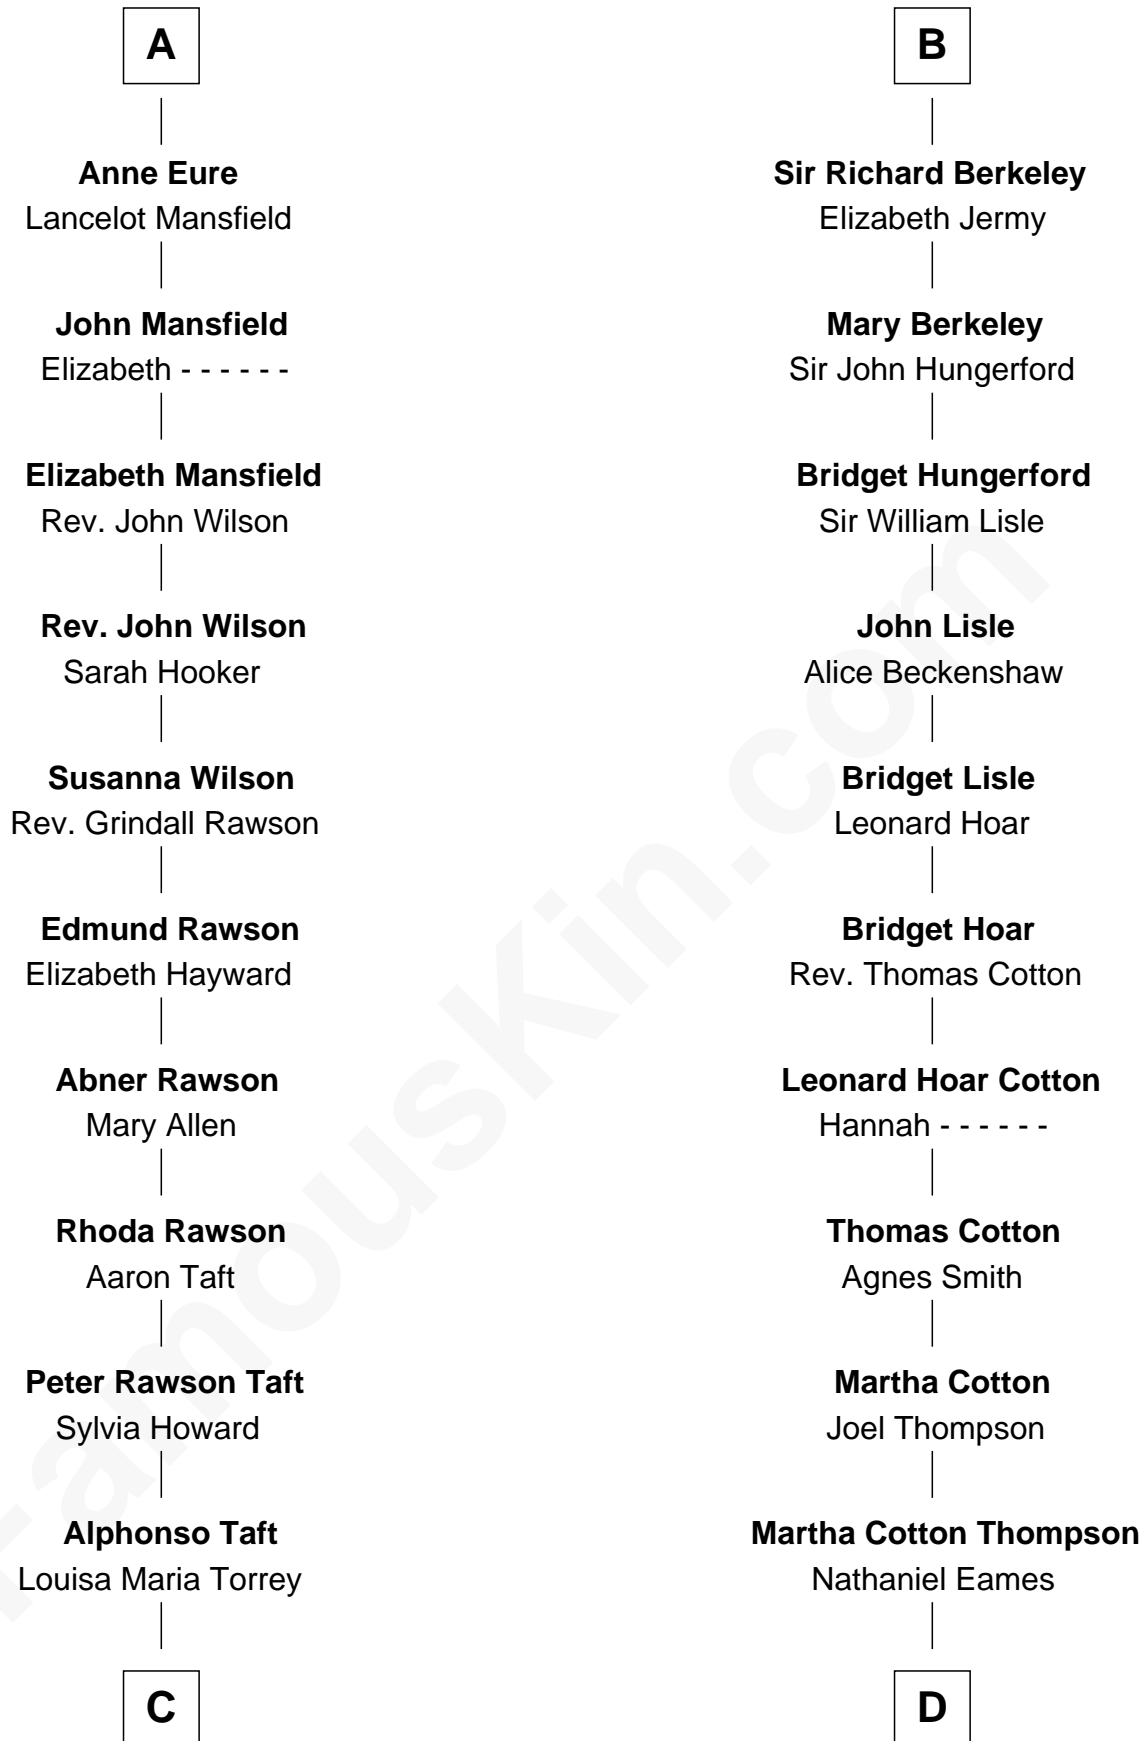

# FamousKin.com Relationship Chart of

**Bob Taft**

*67th Governor of Ohio*

18th cousin 2 times removed of

**Emma Eames**

*Opera Singer*

**Edmund Fitzalan**

Alice de Warenne

FamousKin.com