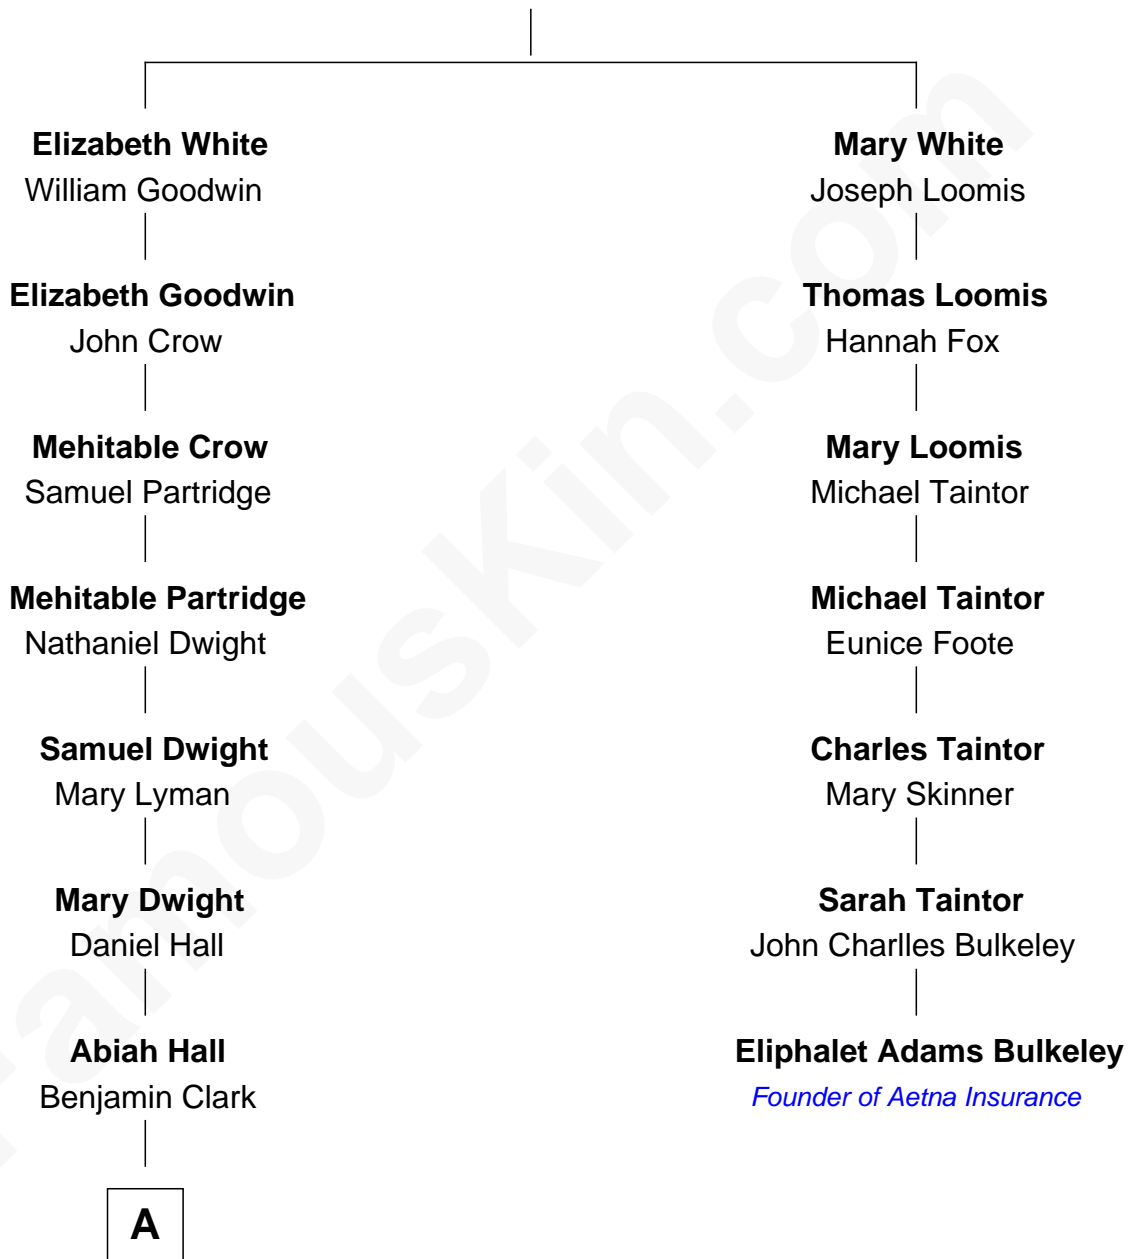

FamousKin.com Relationship Chart of

Bob Taft

67th Governor of Ohio

6th cousin 7 times removed of

Eliphalet Adams Bulkeley

Founder of Aetna Insurance

Robert White

Bridget Allgar

A

Phebe Clark
Nathaniel Bowers

William Bowers
Almira Bailey

Samuel Dwight Bowers
Martha Wheaton Dowd

Lloyd Wheaton Bowers
Louise Bennett Wilson

Martha Wheaton Bowers
Robert Alphonso Taft

Robert Alphonso Taft
Blanca Duncan Noël

Bob Taft
67th Governor of Ohio

FamousKin.com