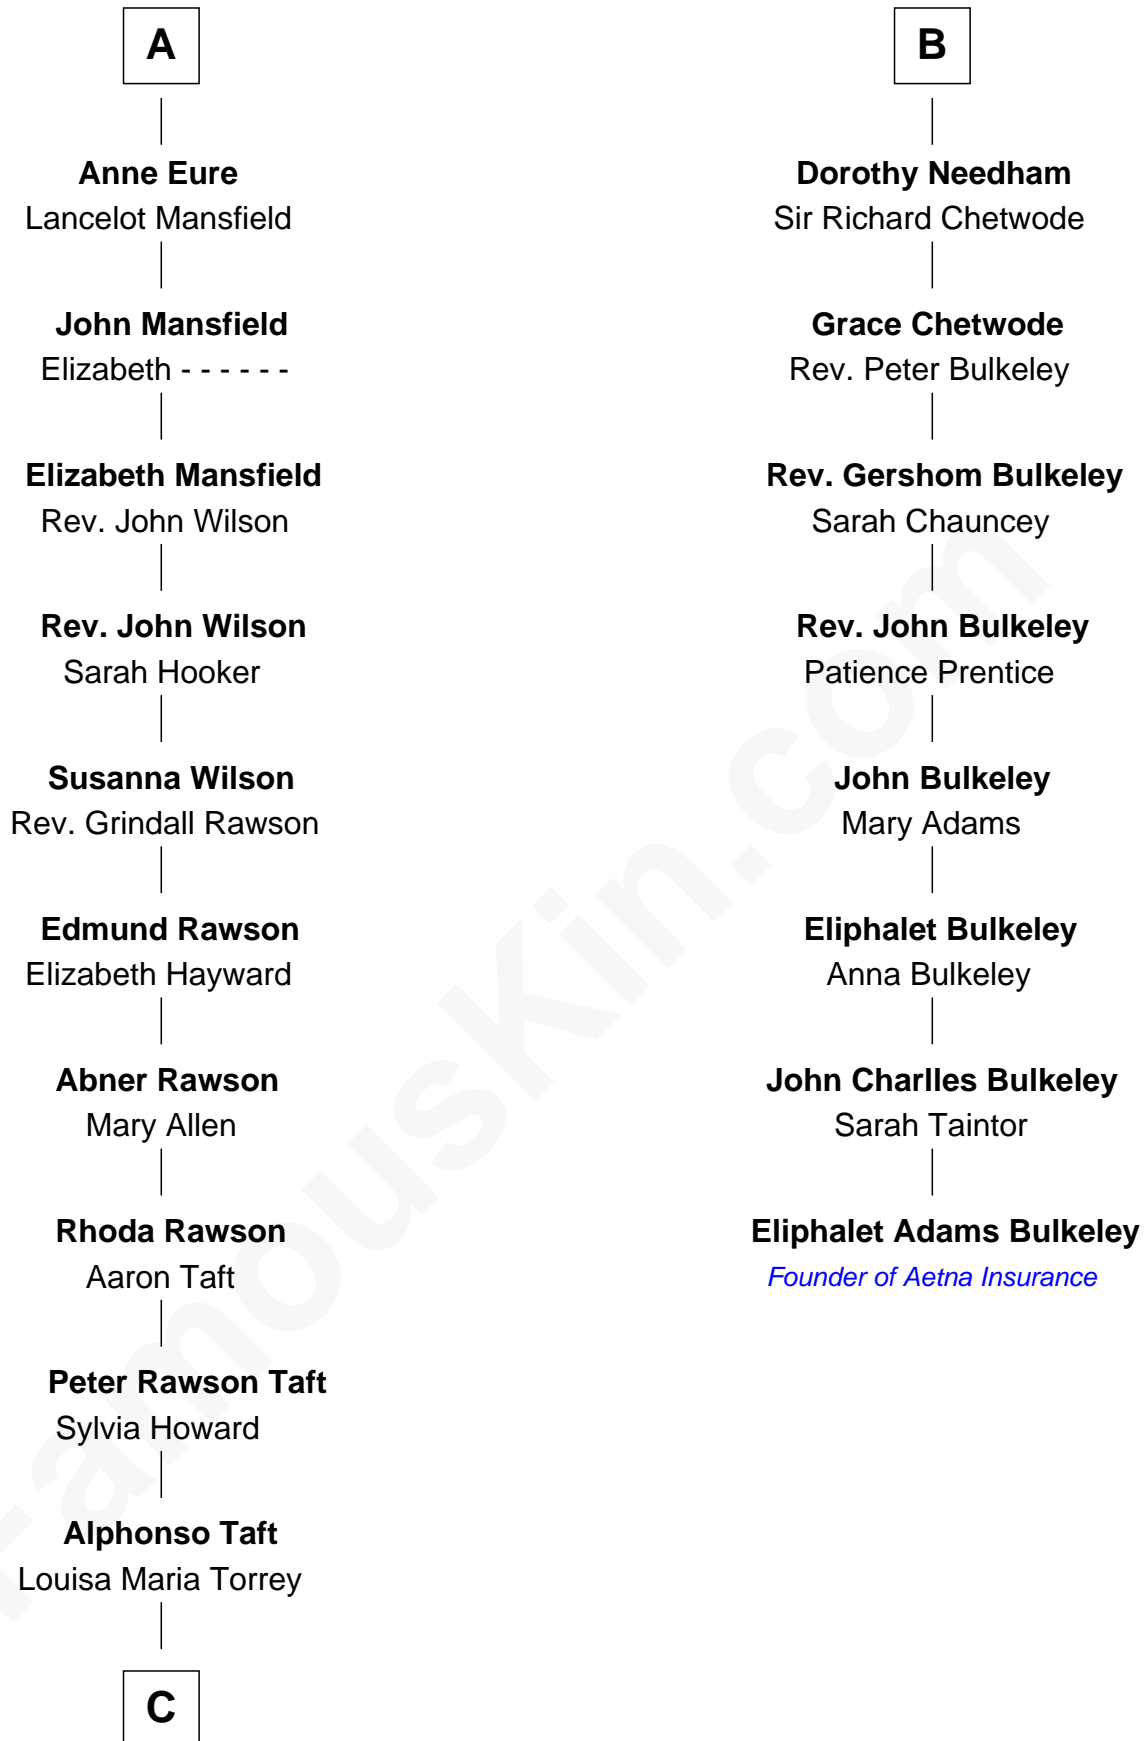

FamousKin.com Relationship Chart of

Bob Taft

67th Governor of Ohio

14th cousin 6 times removed of

Eliphalet Adams Bulkeley

Founder of Aetna Insurance

John de Welles

Maud de Roos

C

—
William Howard Taft
Helen Louise Herron

—
Robert Alphonso Taft
Martha Wheaton Bowers

—
Robert Alphonso Taft
Blanca Duncan Noël

—
Bob Taft
67th Governor of Ohio

FamousKin.com