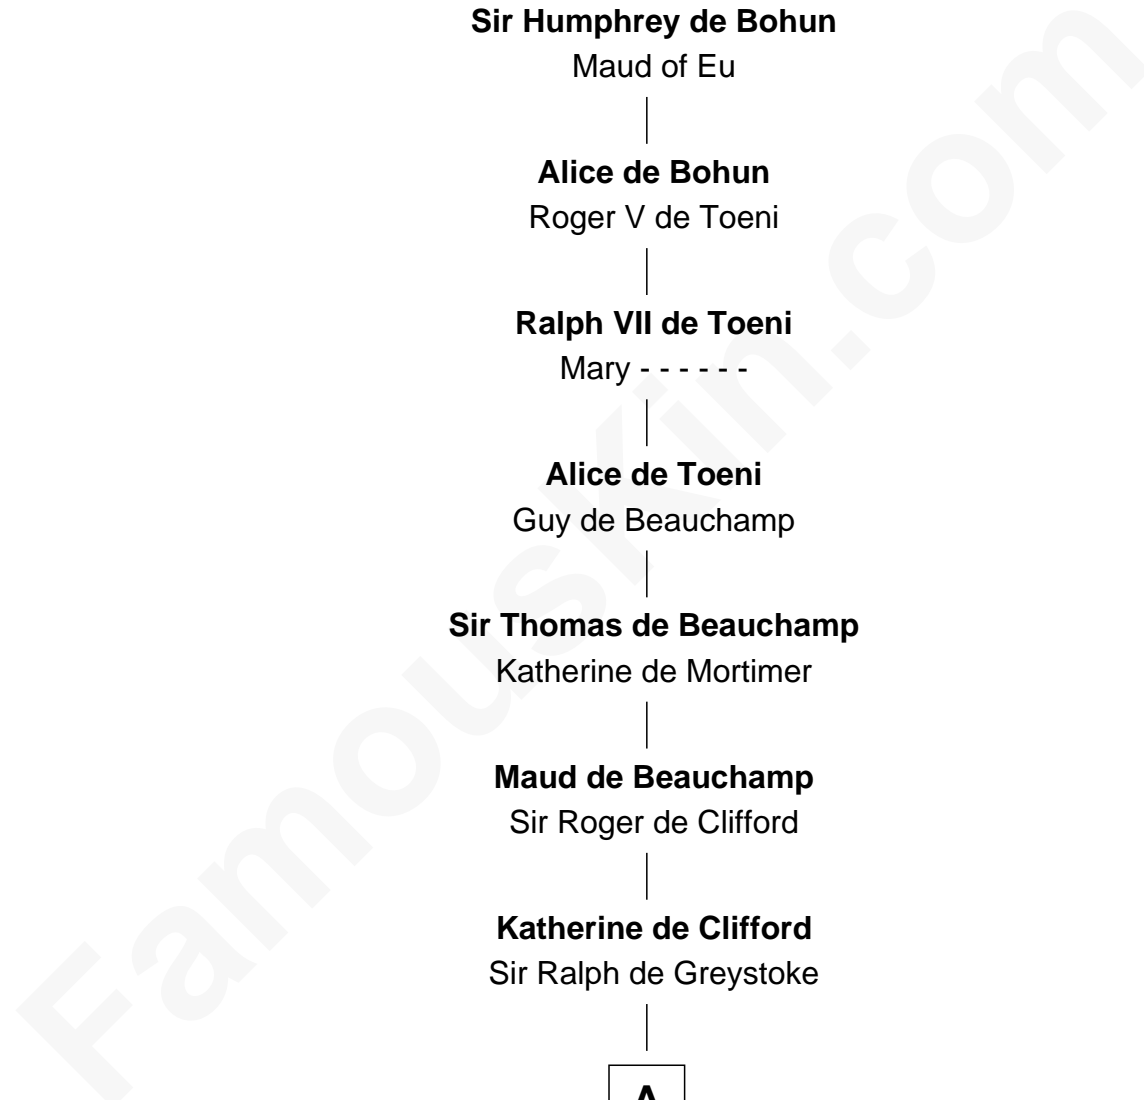

FamousKin.com Relationship Chart of

Bob Taft

67th Governor of Ohio

24th Great-grandson of

Henry de Bohun

Magna Carta Surety

Henry de Bohun

Maud de Mandeville

Sir Humphrey de Bohun

Maud of Eu

Alice de Bohun

Roger V de Toeni

Ralph VII de Toeni

Mary - - - - -

Alice de Toeni

Guy de Beauchamp

Sir Thomas de Beauchamp

Katherine de Mortimer

Maud de Beauchamp

Sir Roger de Clifford

Katherine de Clifford

Sir Ralph de Greystoke

A

B