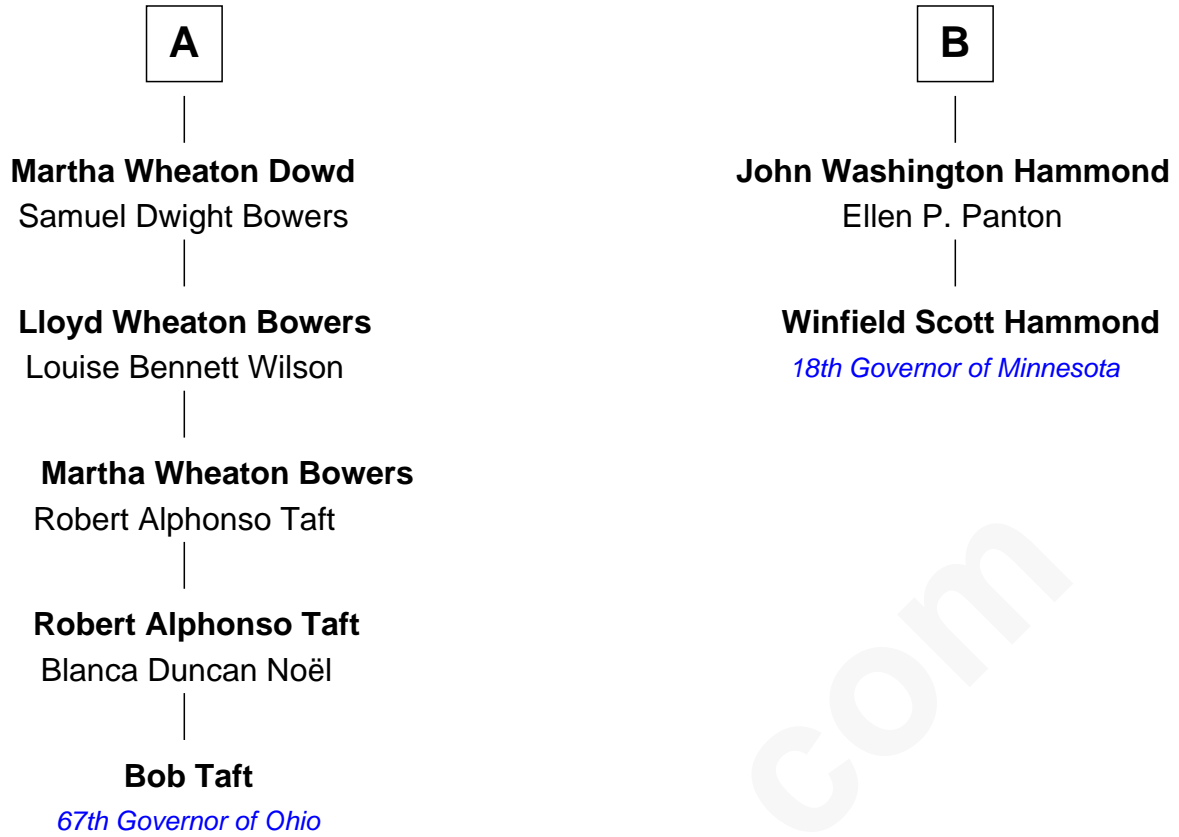

# FamousKin.com Relationship Chart of

**Bob Taft**

*67th Governor of Ohio*

8th cousin 3 times removed of

**Winfield Scott Hammond**

*18th Governor of Minnesota*

FamousKin.com