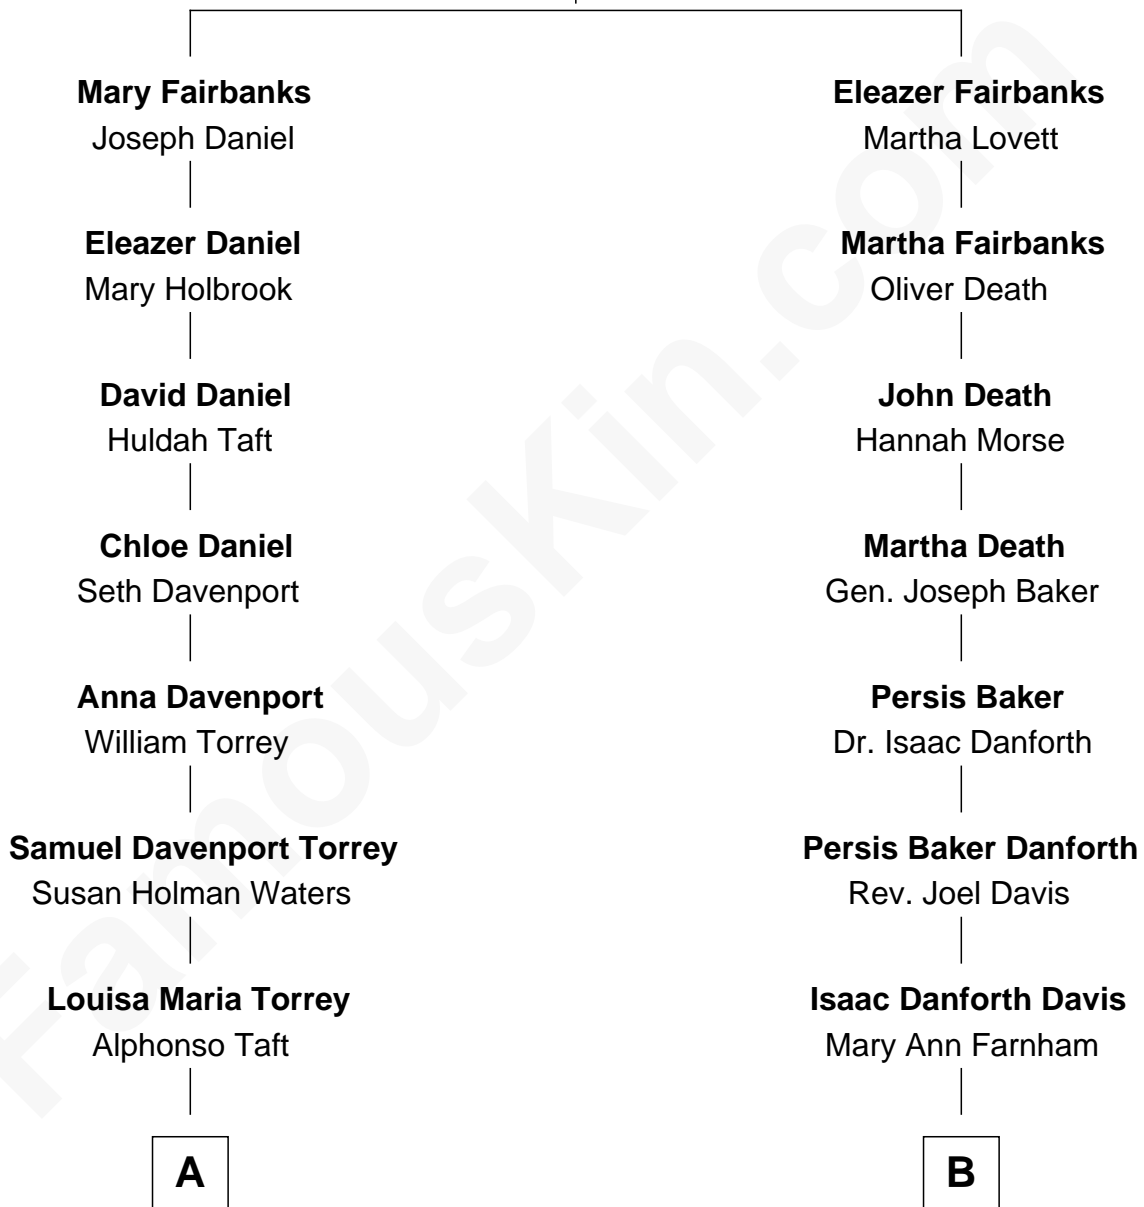

FamousKin.com Relationship Chart of

Bob Taft

67th Governor of Ohio

10th cousin of

Geena Davis

Movie and TV Actress

George Fairbanks

Mary Adams

A

William Howard Taft
Helen Louise Herron

Robert Alphonso Taft
Martha Wheaton Bowers

Robert Alphonso Taft
Blanca Duncan Noël

Bob Taft
67th Governor of Ohio

B

William Farnham Davis
Nancy May Greene

Isaac Danforth Davis
Edna Frances Greene