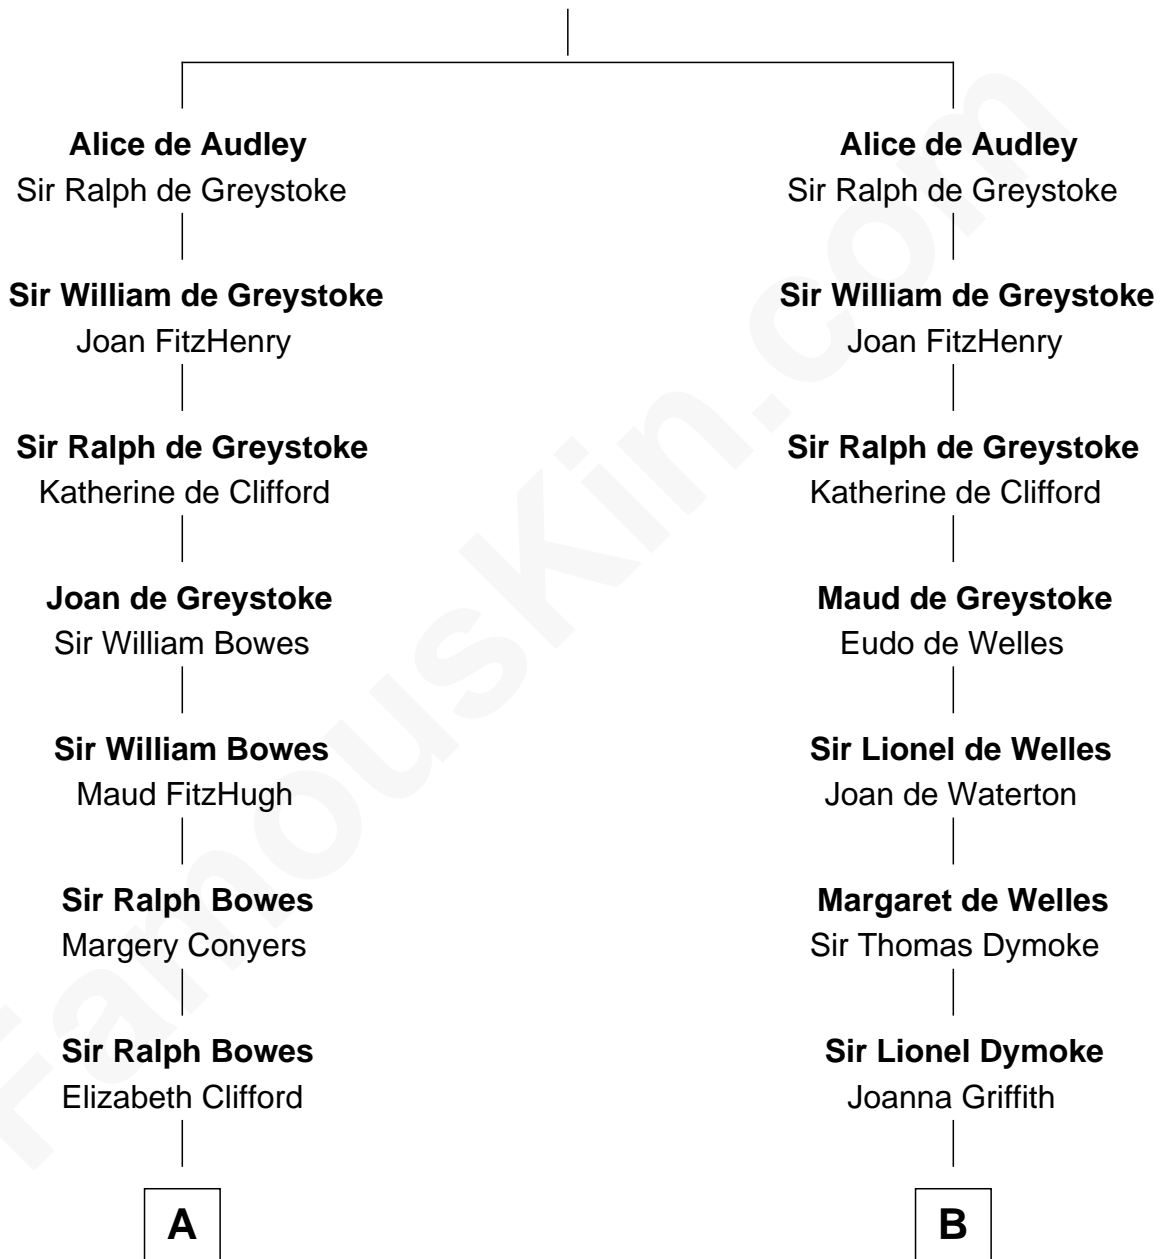

FamousKin.com Relationship Chart of

Bob Taft

67th Governor of Ohio

21st cousin of

Andrew Card

21st White House Chief of Staff

Sir Hugh I de Audley

Iseult de Mortimer

C

Alphonso Taft
Louisa Maria Torrey

William Howard Taft
Helen Louise Herron

Robert Alphonso Taft
Martha Wheaton Bowers

Robert Alphonso Taft
Blanca Duncan Noël

Bob Taft
67th Governor of Ohio

D

John Chadbourne Card
Dorcas Maria Usher