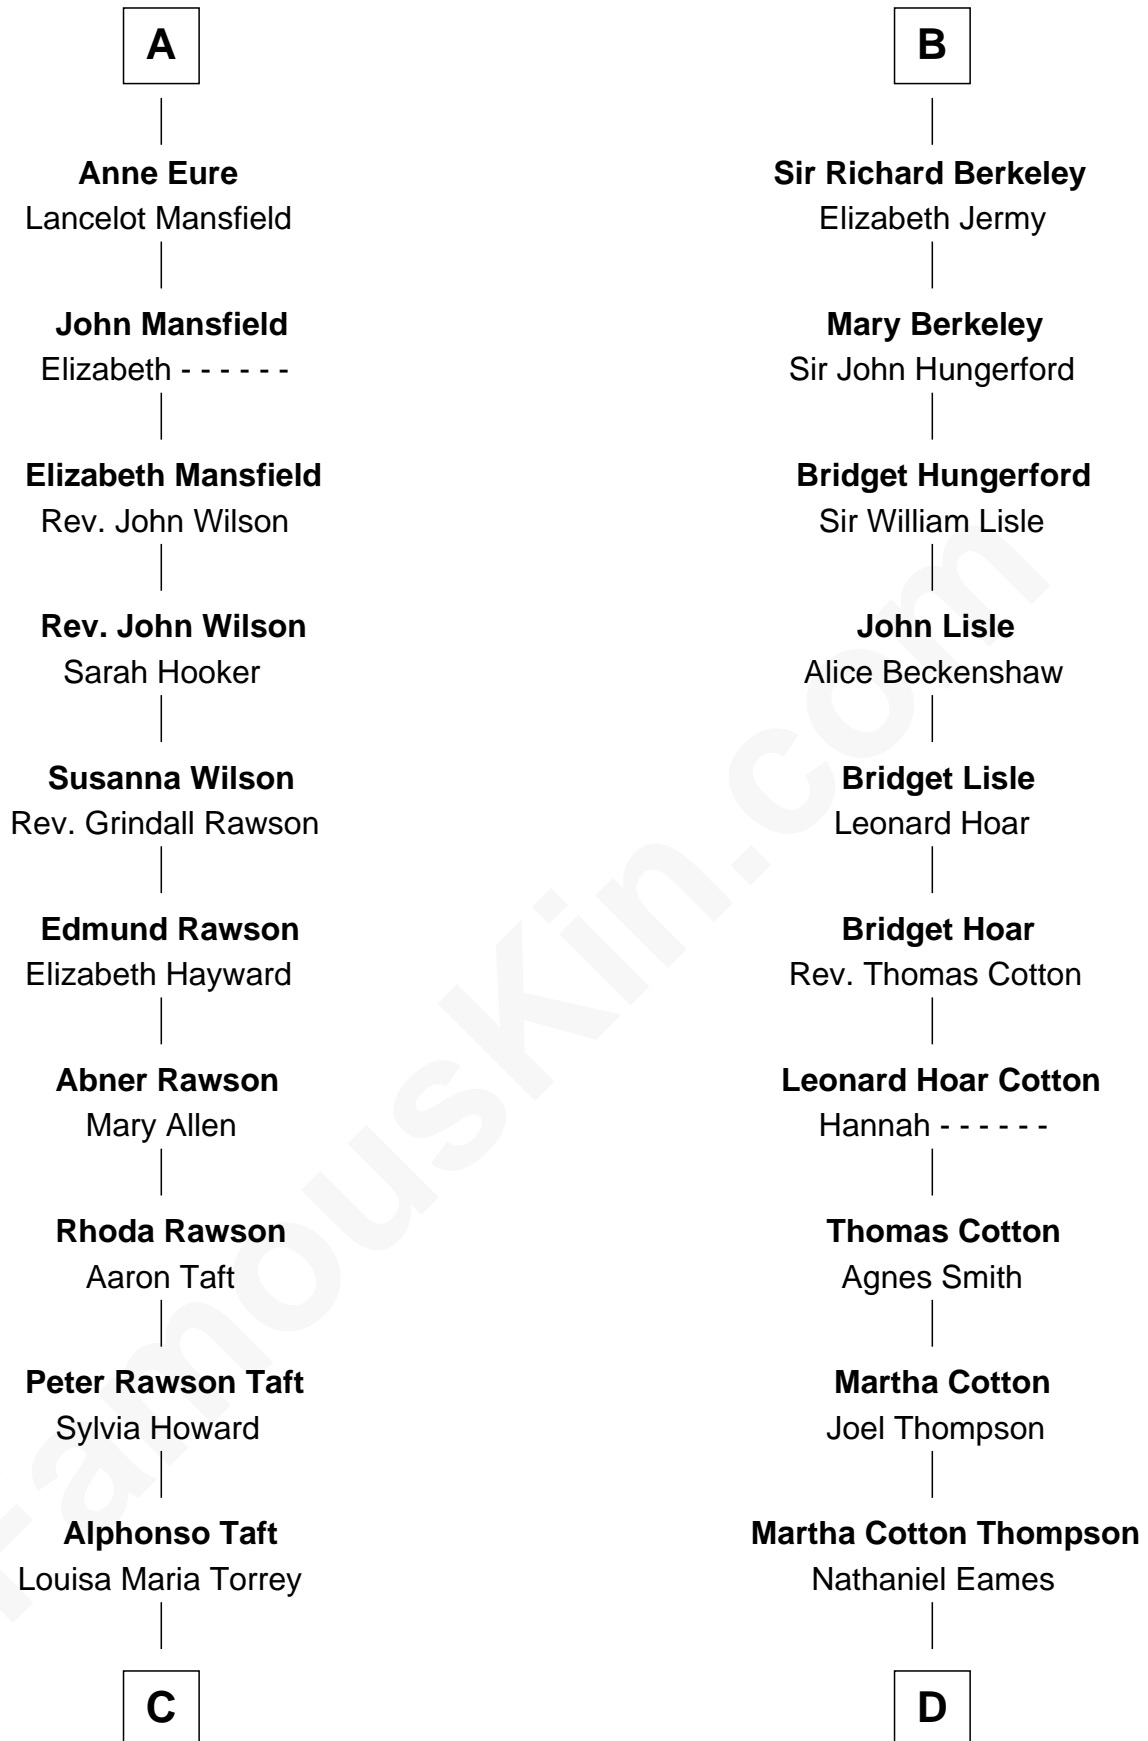

# FamousKin.com Relationship Chart of

**Bob Taft**

*67th Governor of Ohio*

19th cousin 1 time removed of

**Clare Eames**

*Silent Movie Actress*

**Edmund Fitzalan**

Alice de Warenne

Eleanor Plantagenet

**Sir Richard Fitzalan**

Elizabeth de Bohun

**Elizabeth Fitzalan**

Sir Thomas Mowbray

**Isabel Mowbray**

Sir James Berkeley

**Maurice Berkeley**

Isabel Mead

**Anne Berkeley**

Sir William Dennis

**Isabel Dennis**

Sir John Berkeley

**B**

**C**

**William Howard Taft**  
Helen Louise Herron

**Robert Alphonso Taft**  
Martha Wheaton Bowers

**Robert Alphonso Taft**  
Blanca Duncan Noël

**Bob Taft**  
*67th Governor of Ohio*

**D**

**Ithamer Bellows Eames**  
Emma Hayden

**Harold Hayden Eames**  
Clare Hamilton