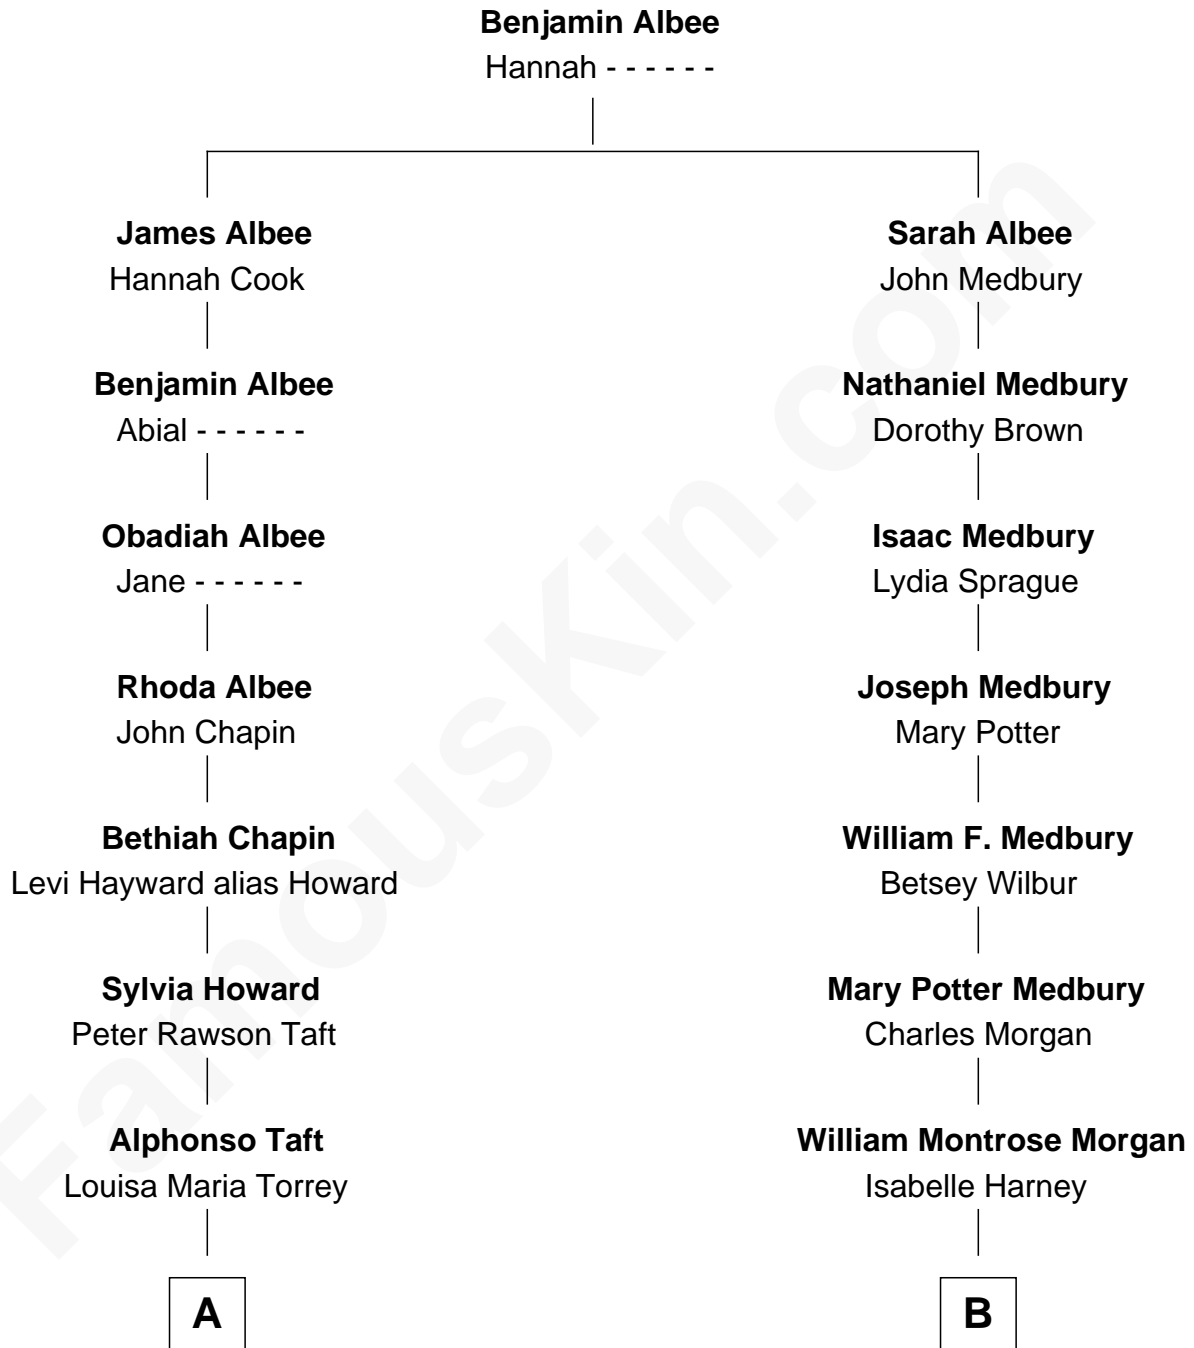

FamousKin.com Relationship Chart of

Bob Taft

67th Governor of Ohio

8th cousin 2 times removed of

Ann Morgan Guilbert

TV and Movie Actress

FamousKin.com