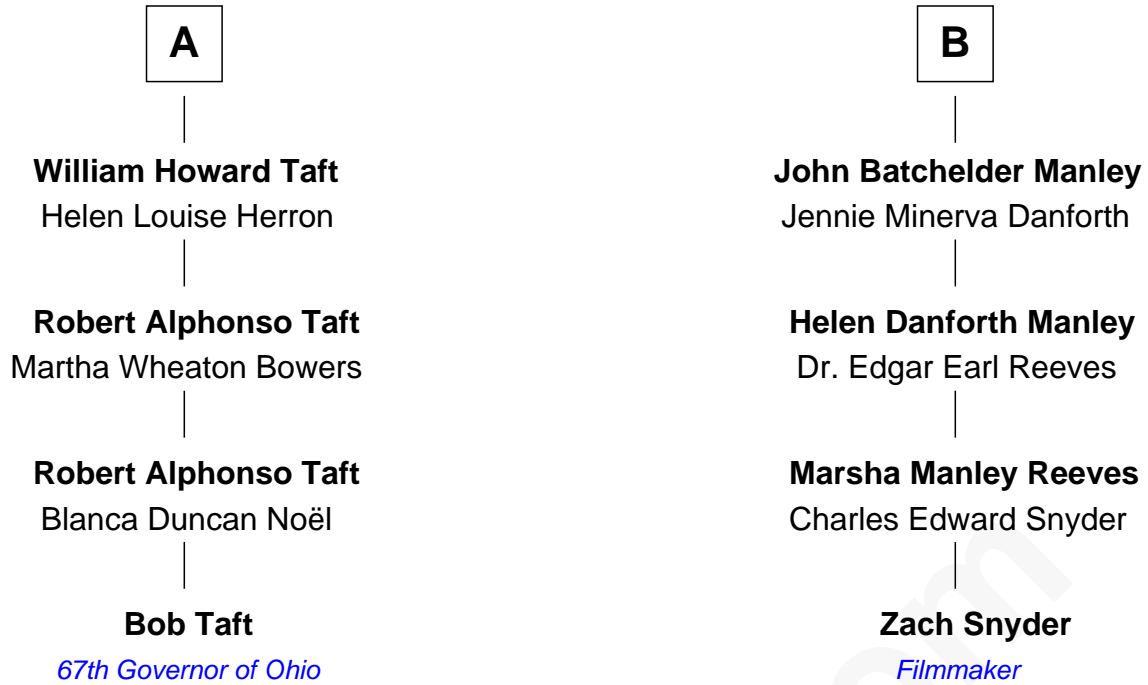

FamousKin.com Relationship Chart of

Bob Taft

67th Governor of Ohio

10th cousin of

Zach Snyder

Filmmaker

Robert Goodale
Katharine - - - - -

Zachariah Goodale
Elizabeth Beacham

Samuel Goodale
Mary Buxton

Samuel Goodale
Silence Holbrook

Sarah Goodale
Asa Waters

Asa H. Waters
Susan Trask Holman

Susan Holman Waters
Samuel Davenport Torrey

Louisa Maria Torrey
Alphonso Taft

A

Sarah Goodale
John Batchelder

Ebenezer Batchelder
Sarah Tarbox

Ebenezer Batchelder
Jerusha Kimball

John Batchelder
Elizabeth Batchelder

John Batchelder
Polly Hildreth

Mahala Batchelder
Thomas Manley

John Batchelder Manley
Ellen Biscoe Lord

B

Zach Snyder photo by [Gage Skidmore](#) (CC BY-SA 2.0)