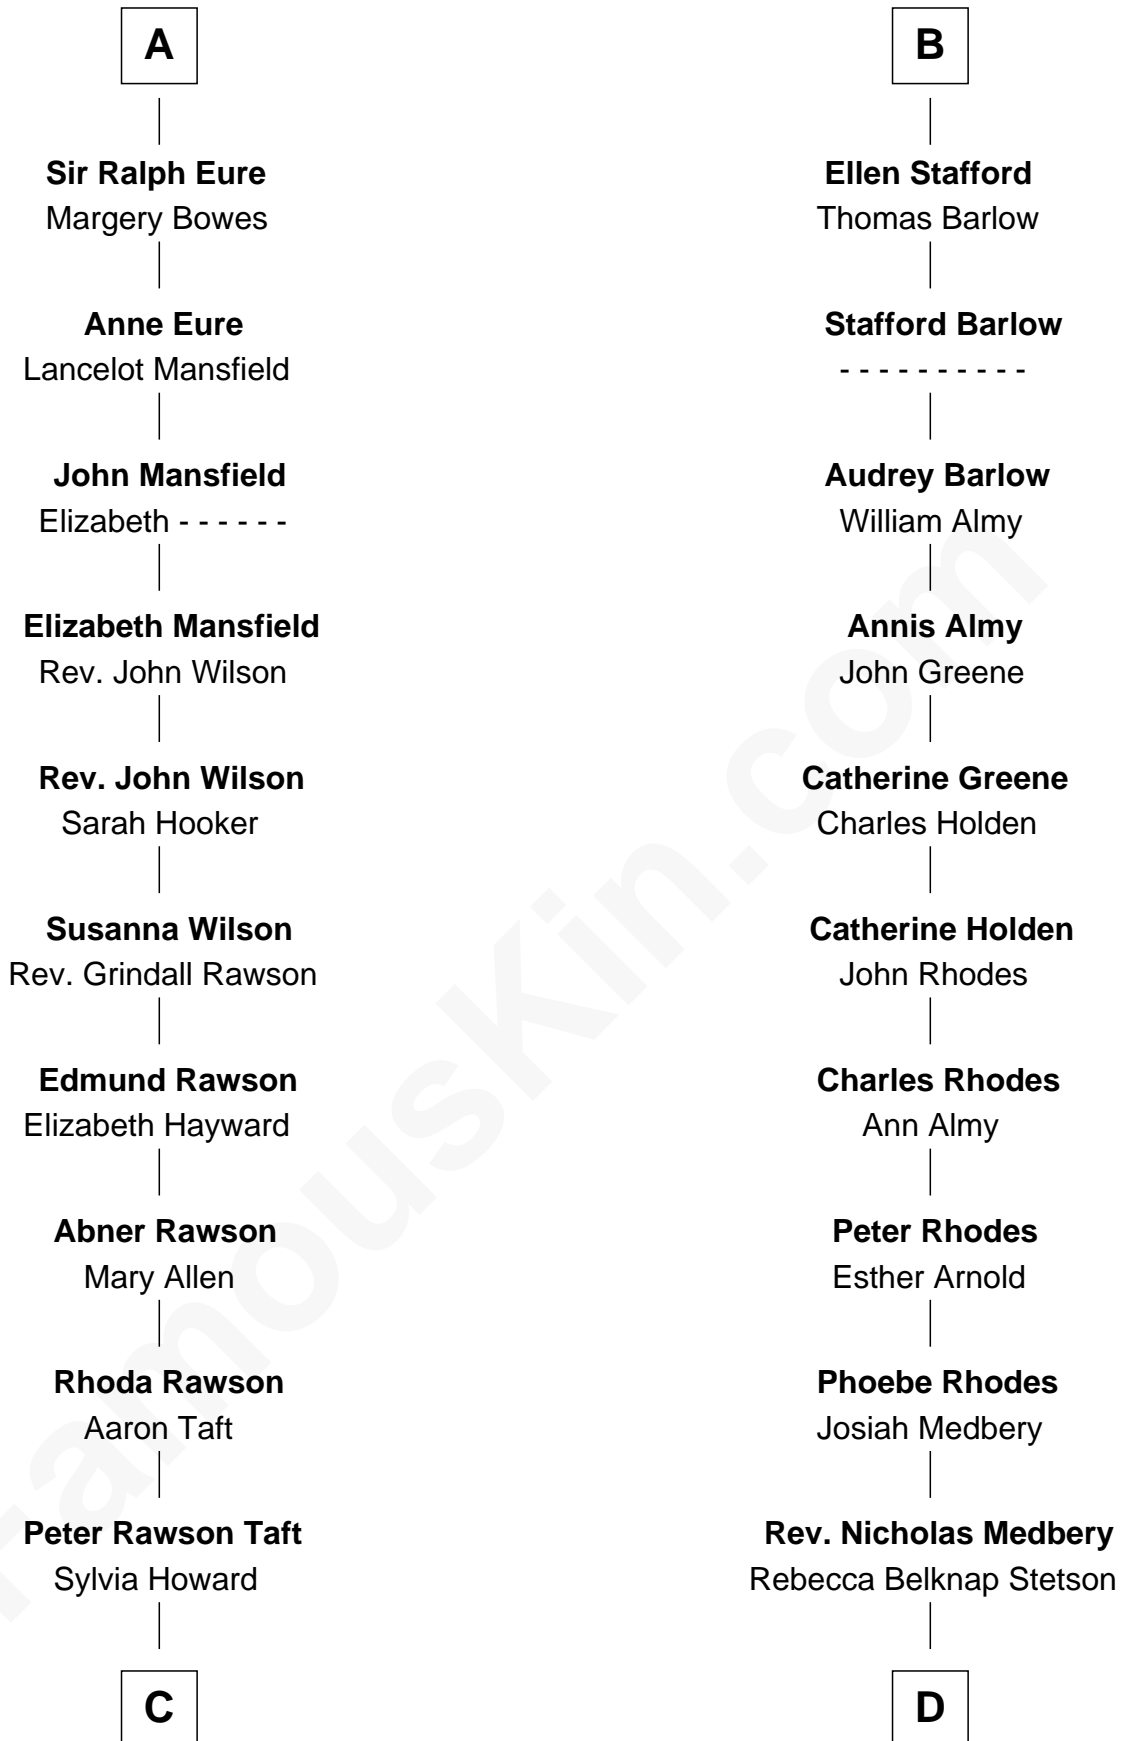

# FamousKin.com Relationship Chart of

**Bob Taft**

*67th Governor of Ohio*

18th cousin 3 times removed of

**Benton MacKaye**

*Co-Founder, Appalachian Trail*

**Ralph de Stafford**

*with wife  
Margaret de Audley*

**Isabel de la Pole**  
Thomas Morley

**Sir Humphrey Stafford**  
Elizabeth Burdet

**Anne Morley**  
Sir John Hastings

**Sir Humphrey Stafford**  
Eleanor Aylesbury

**Sir Hugh Hastings**  
Anne Gascoigne

**Humphrey Stafford**  
Katherine Fray

**Muriel Hastings**  
Sir Ralph Eure

**Sir Humphrey Stafford**  
Margaret Fogge

**Sir William Eure**  
Elizabeth Willoughby

**Sir Humphrey Stafford**  
Margaret Tame

**A**

**B**

**C**

**Alphonso Taft**  
Louisa Maria Torrey

**William Howard Taft**  
Helen Louise Herron

**Robert Alphonso Taft**  
Martha Wheaton Bowers

**Robert Alphonso Taft**  
Blanca Duncan Noël

**Bob Taft**  
*67th Governor of Ohio*

**D**

**Mary Ellen Keith Medbery**  
James Morrison Steele MacKaye