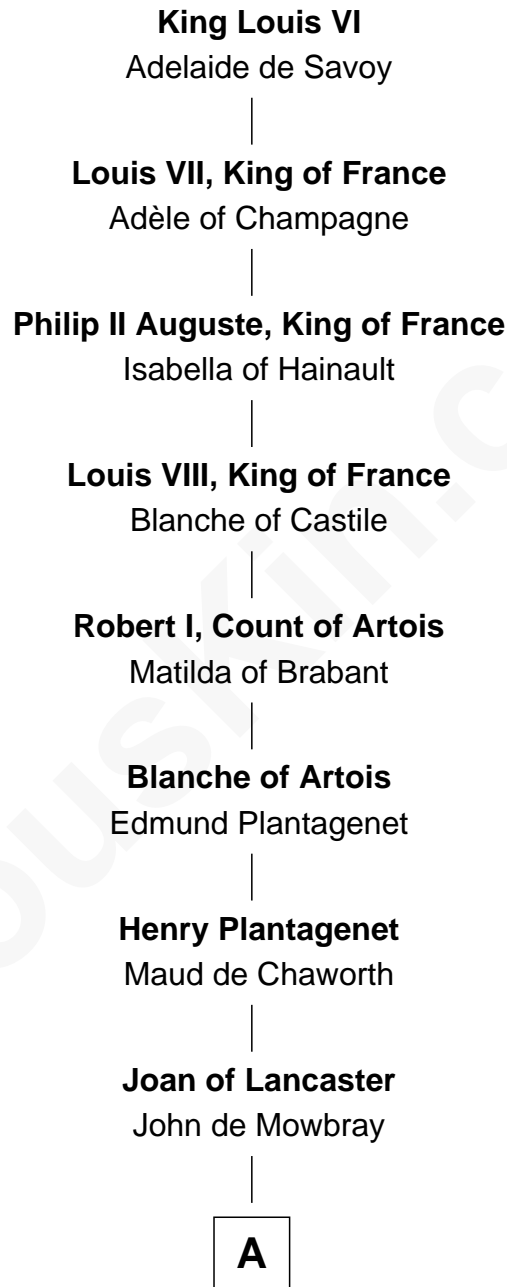

FamousKin.com Relationship Chart of

Bob Taft

67th Governor of Ohio

27th Great-grandson of

King Louis VI

King of France

A

John de Mowbray
Elizabeth de Segrave

Eleanor de Mowbray
John de Welles

Eudo de Welles
Maud de Greystoke

Sir Lionel de Welles
Joan de Waterton

Cecily de Welles
Sir Robert Willoughby

Sir Christopher Willoughby
Margaret Jenney

Elizabeth Willoughby
Sir William Eure

Aaron Taft

Peter Rawson Taft

Sylvia Howard

Alphonso Taft

Louisa Maria Torrey

William Howard Taft

Helen Louise Herron

Robert Alphonso Taft