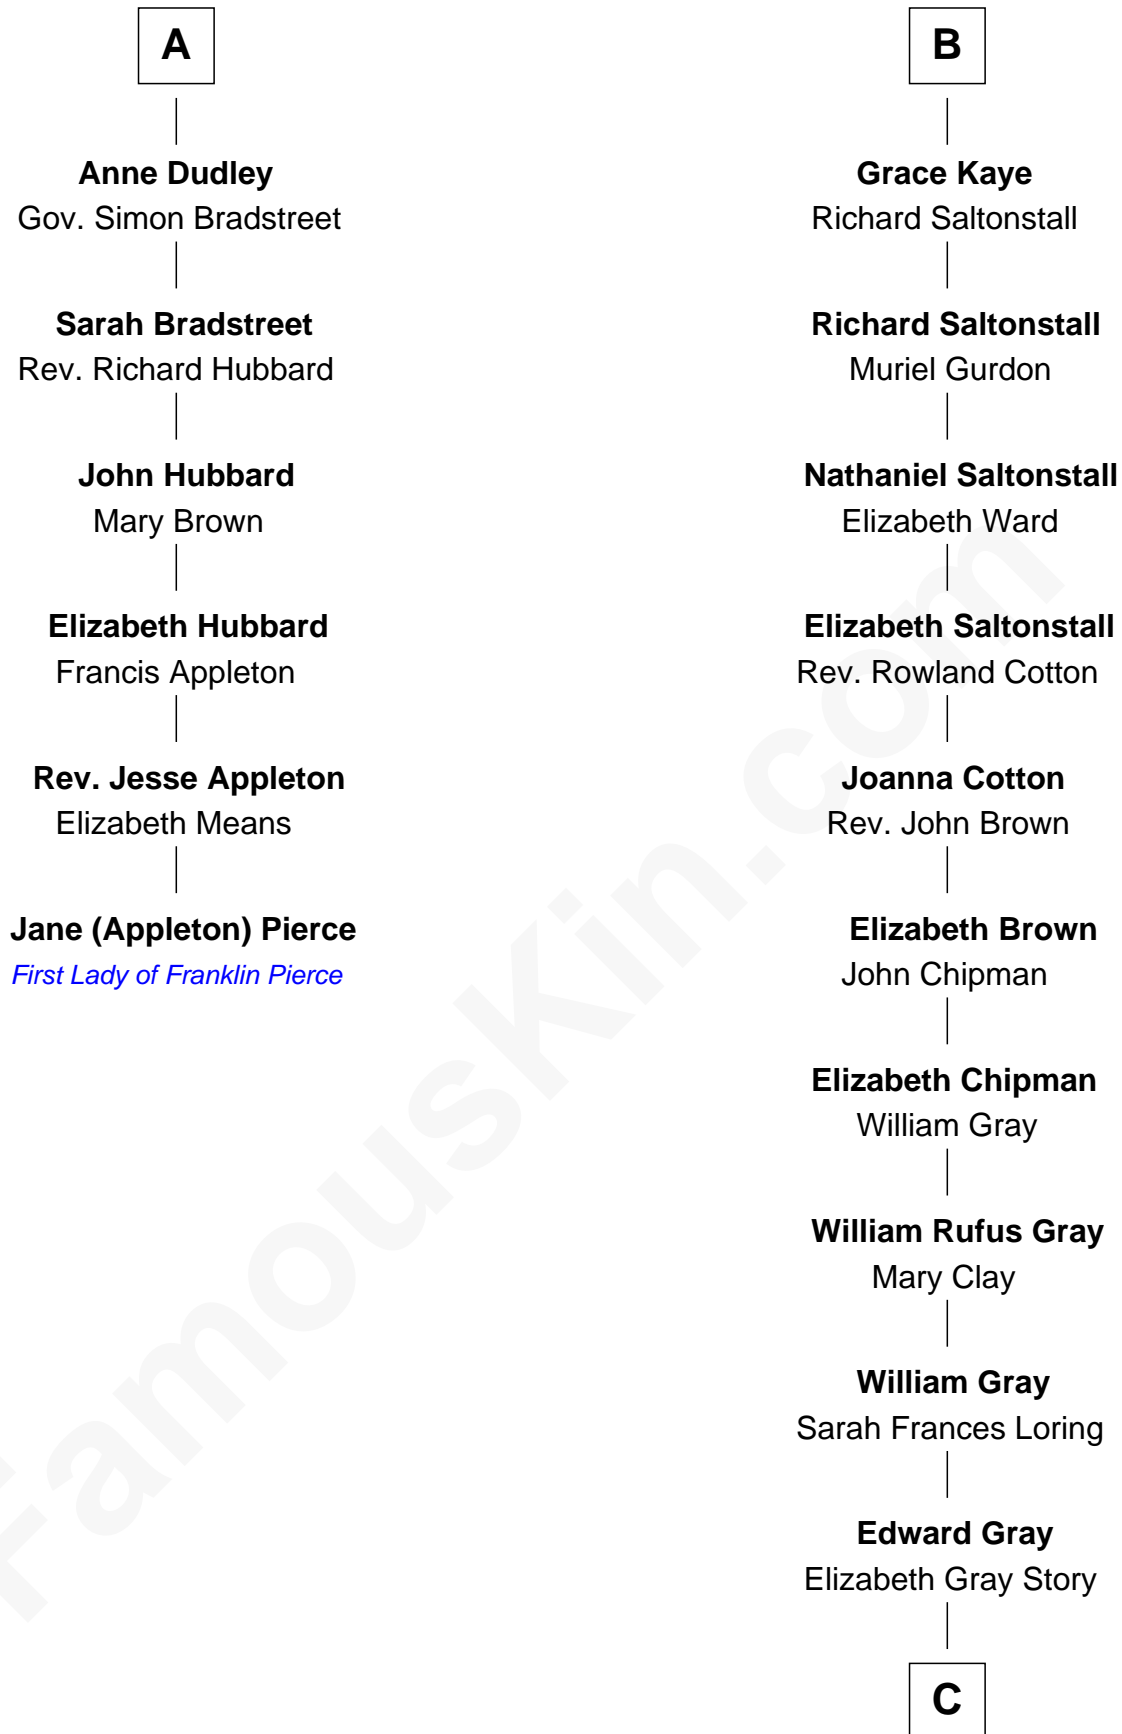

FamousKin.com

Relationship Chart of

Jane (Appleton) Pierce

First Lady of President Franklin Pierce

12th cousin 7 times removed of

Story Musgrave
NASA Astronaut

C

Marguerite Gray
John Butler Swann

Marguerite Swann
Percy Musgrave

Story Musgrave
NASA Astronaut

FamousKin.com