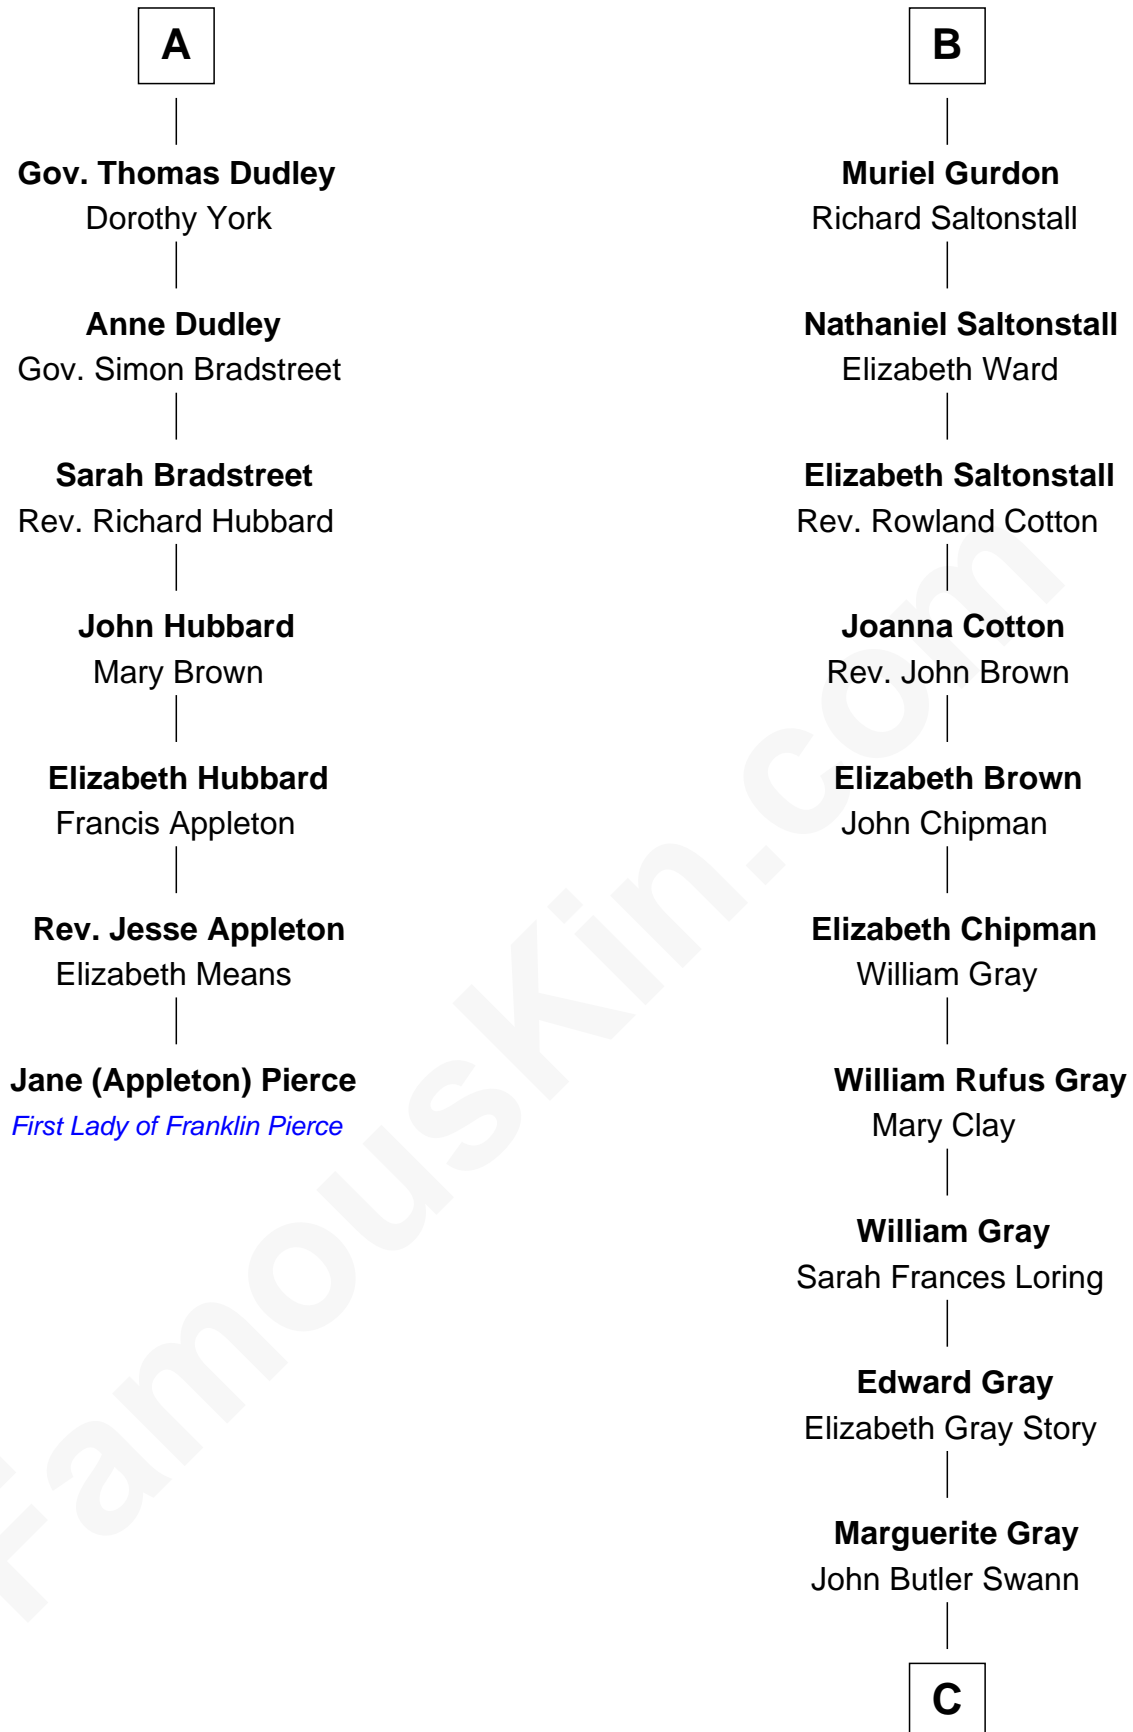

FamousKin.com

Relationship Chart of

Jane (Appleton) Pierce

First Lady of President Franklin Pierce

13th cousin 5 times removed of

Story Musgrave
NASA Astronaut

Sir Reynold Grey
Margaret de Ros

C

|
Marguerite Swann

Percy Musgrave

|
Story Musgrave

NASA Astronaut

FamousKin.com