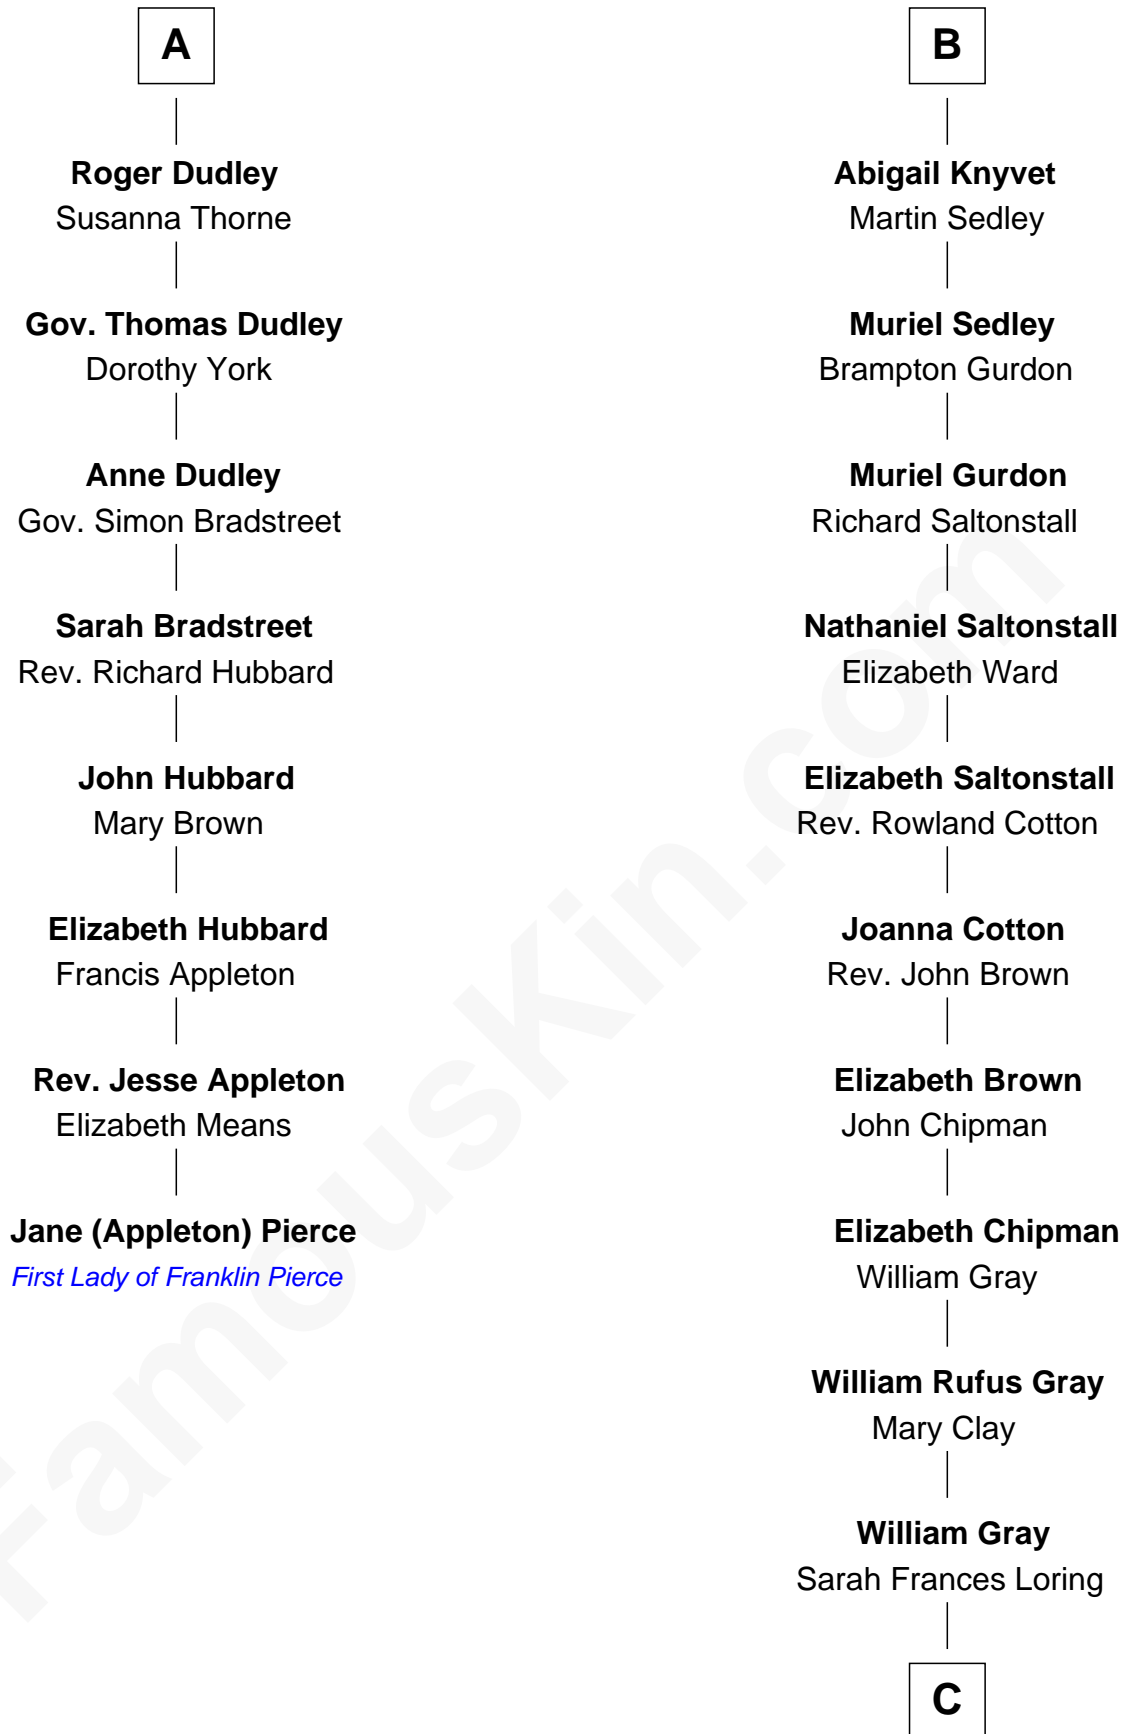

FamousKin.com

Relationship Chart of

Jane (Appleton) Pierce

First Lady of President Franklin Pierce

14th cousin 6 times removed of

Story Musgrave
NASA Astronaut

C

Edward Gray
Elizabeth Gray Story

Marguerite Gray
John Butler Swann

Marguerite Swann
Percy Musgrave

Story Musgrave
NASA Astronaut