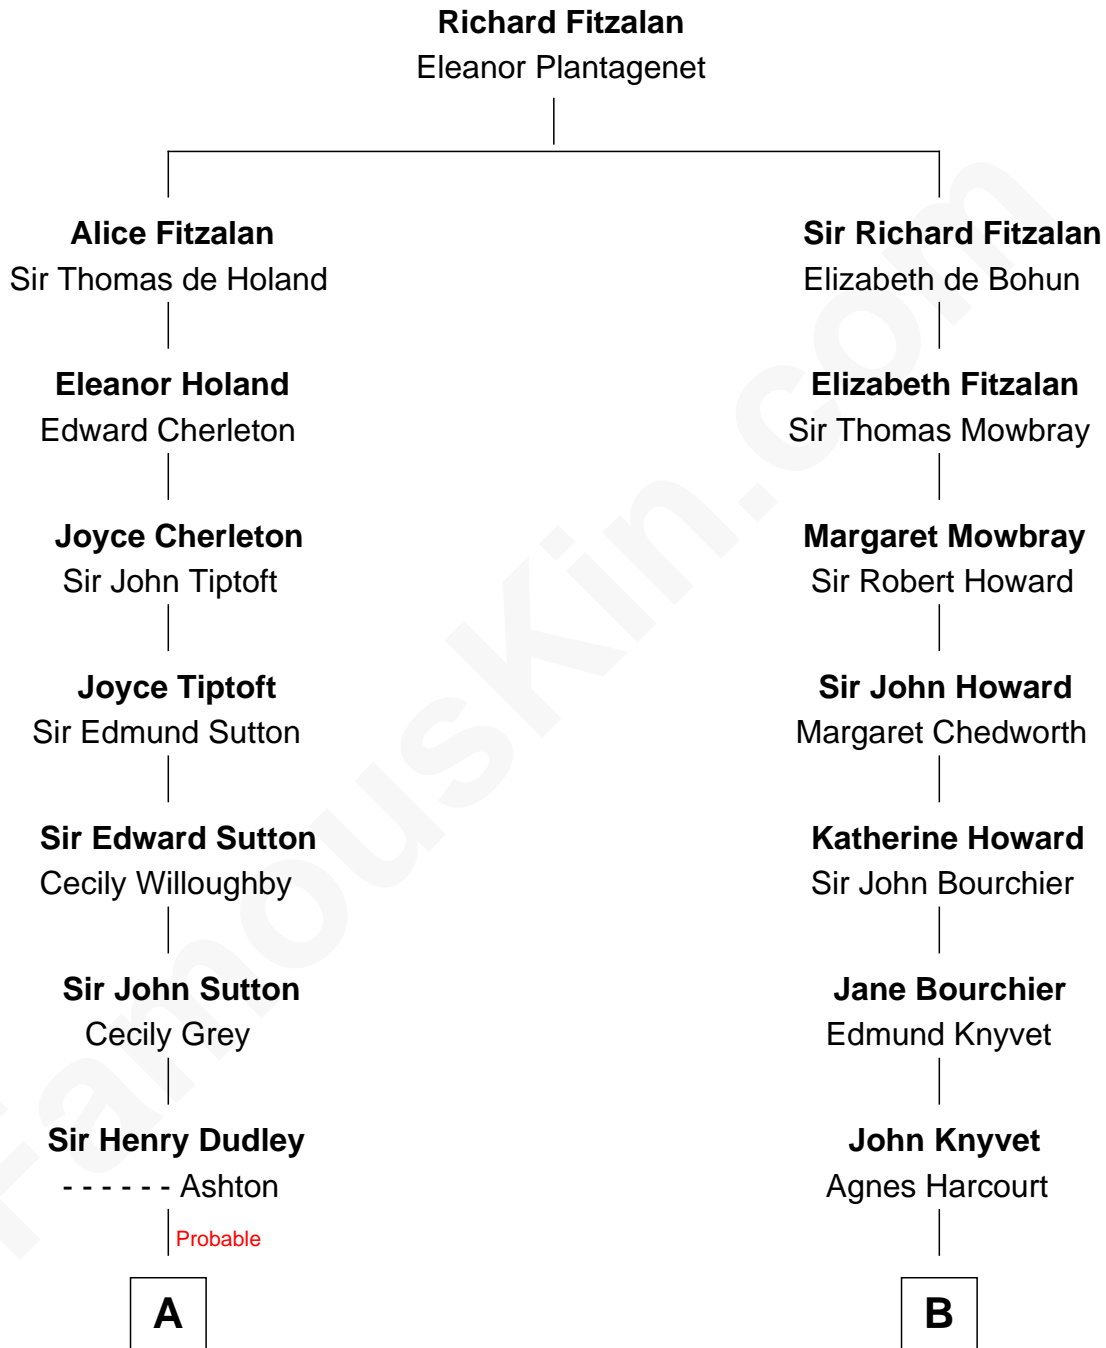

FamousKin.com

Relationship Chart of

Jane (Appleton) Pierce

First Lady of President Franklin Pierce

14th cousin 6 times removed of

Story Musgrave
NASA Astronaut

C

Edward Gray
Elizabeth Gray Story

Marguerite Gray
John Butler Swann

Marguerite Swann
Percy Musgrave

Story Musgrave
NASA Astronaut