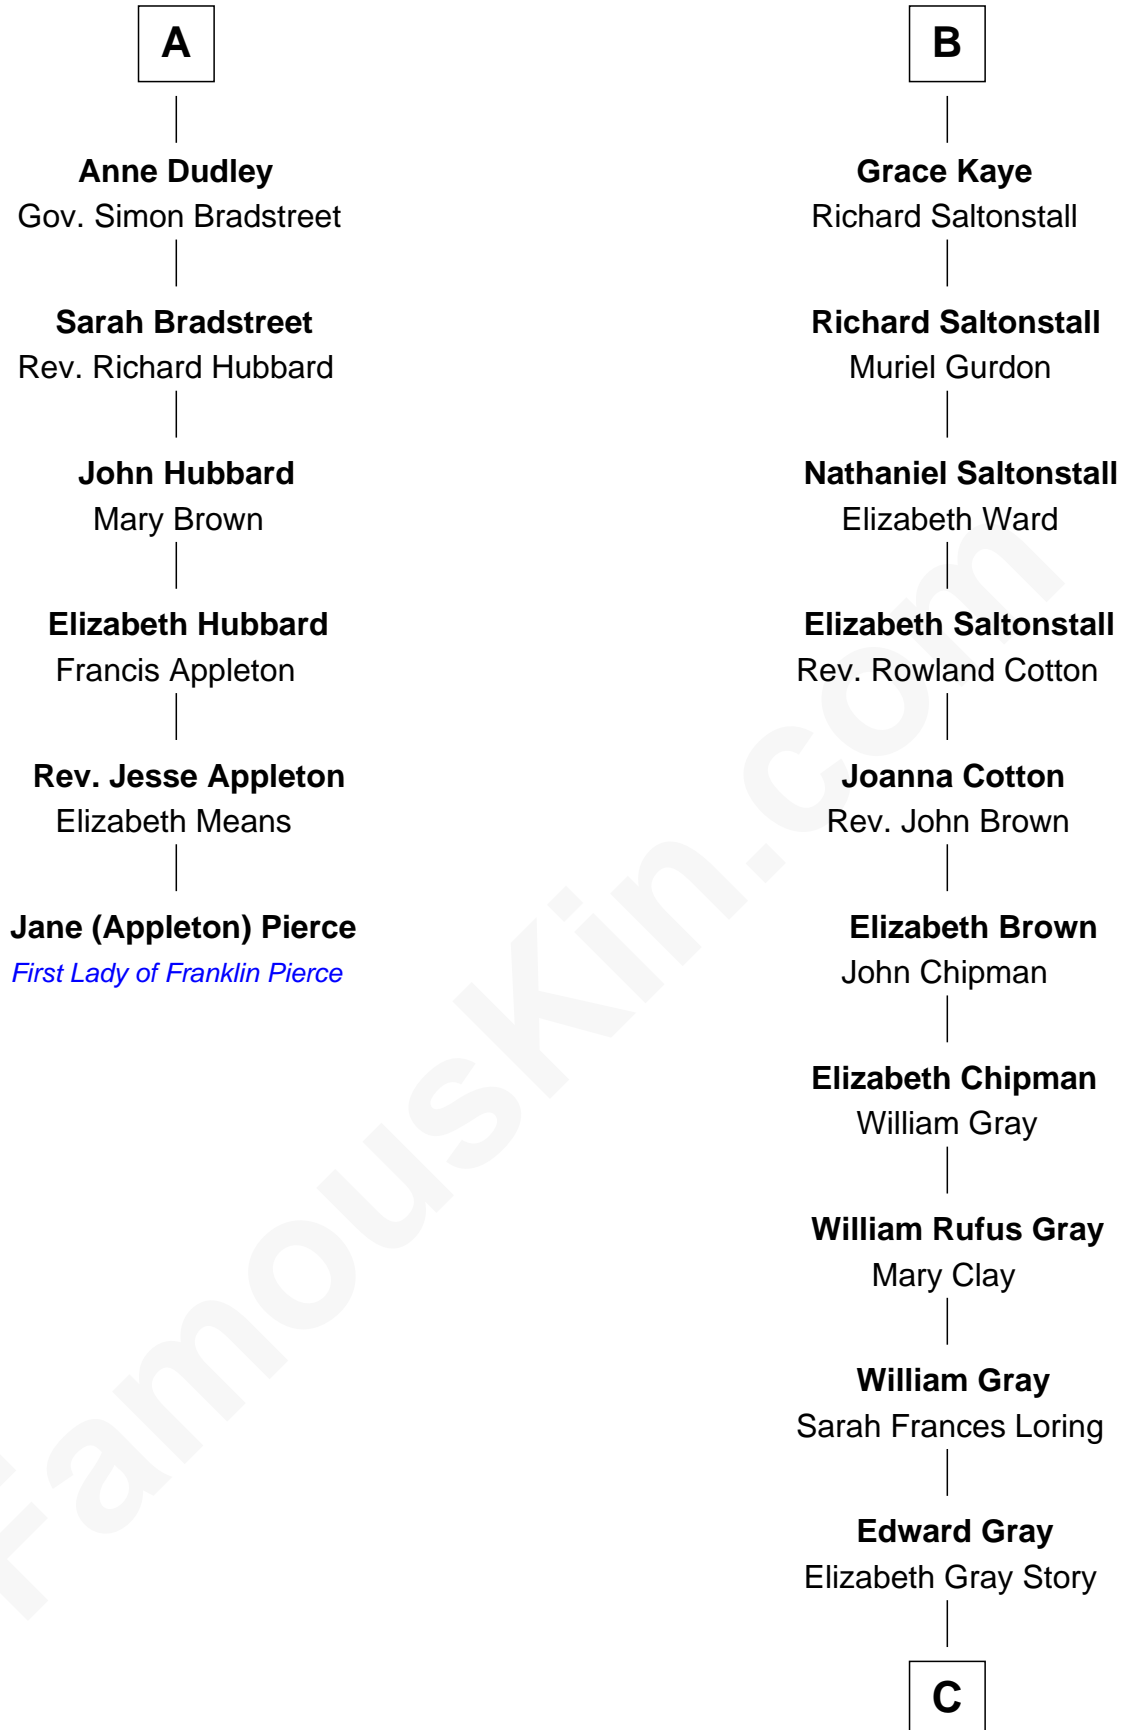

FamousKin.com

Relationship Chart of

Jane (Appleton) Pierce

First Lady of President Franklin Pierce

12th cousin 7 times removed of

Story Musgrave
NASA Astronaut

C

Marguerite Gray
John Butler Swann

Marguerite Swann
Percy Musgrave

Story Musgrave
NASA Astronaut

FamousKin.com