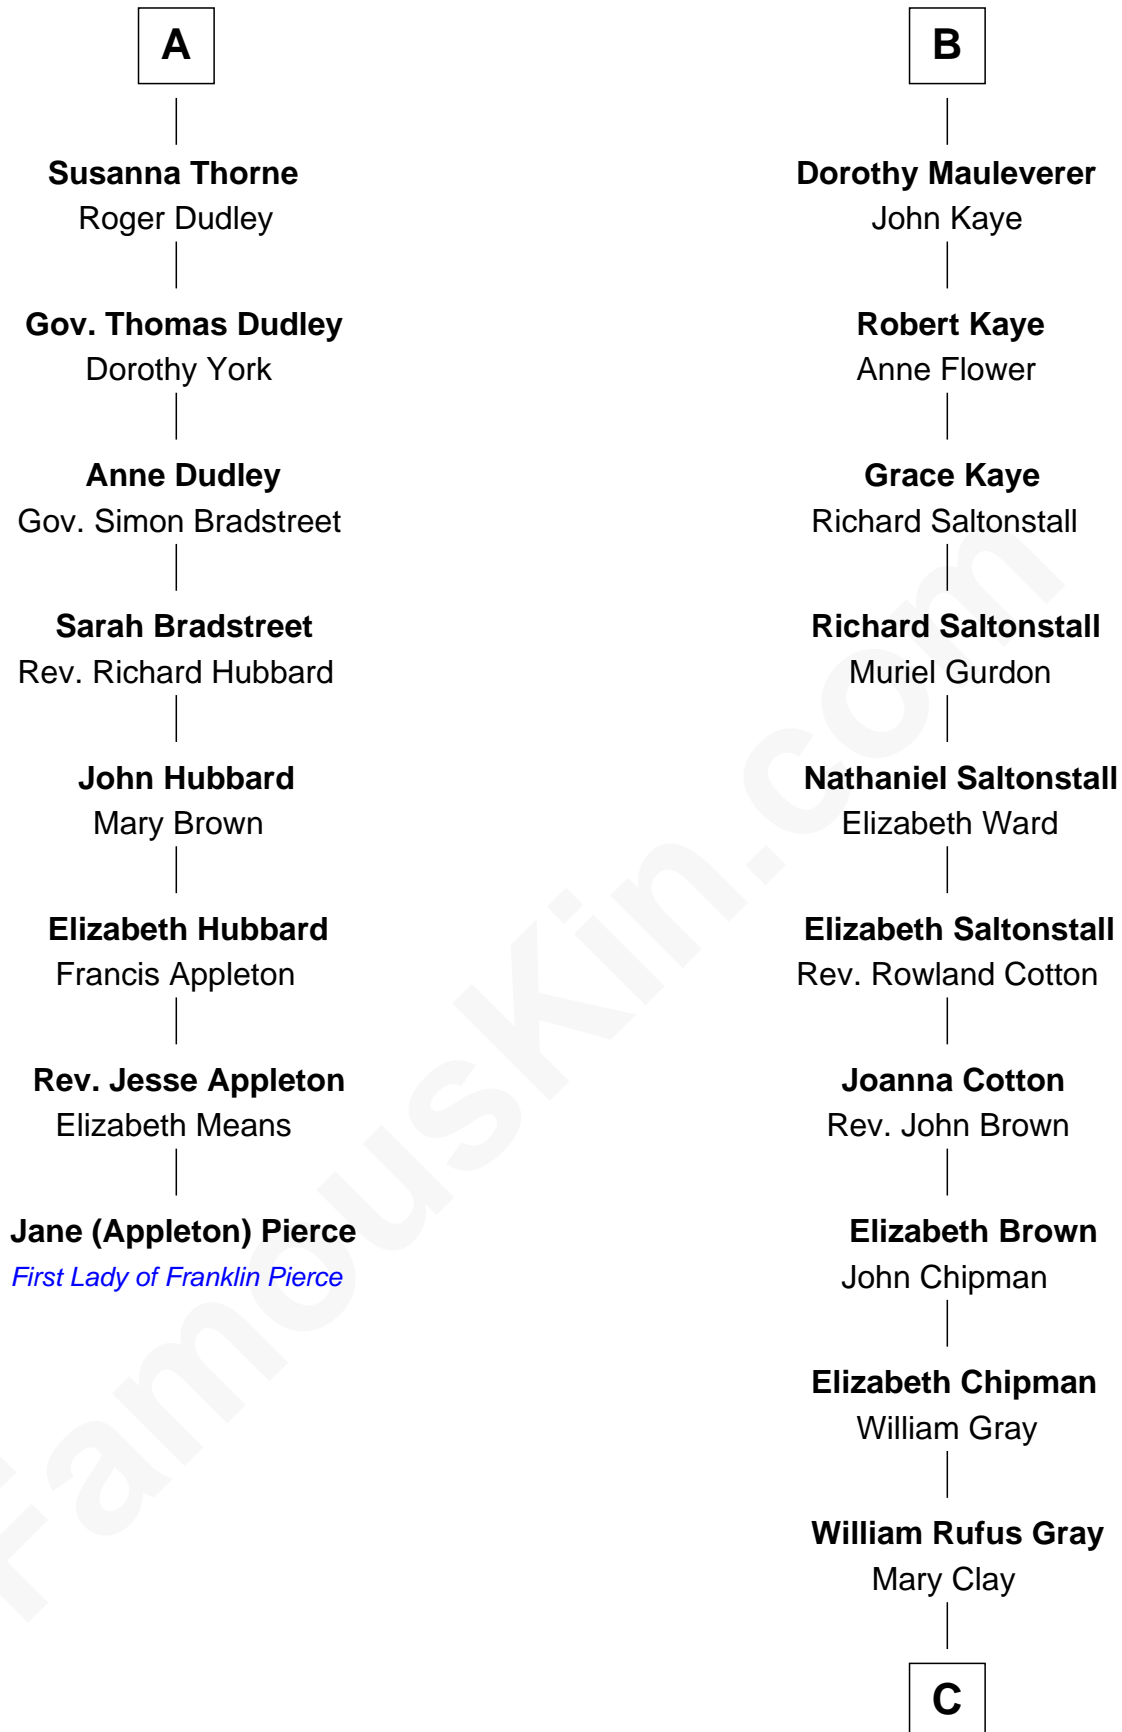

FamousKin.com

Relationship Chart of

Jane (Appleton) Pierce

First Lady of President Franklin Pierce

14th cousin 7 times removed of

Story Musgrave
NASA Astronaut

C

William Gray

Sarah Frances Loring

Edward Gray

Elizabeth Gray Story

Marguerite Gray

John Butler Swann

Marguerite Swann

Percy Musgrave

Story Musgrave