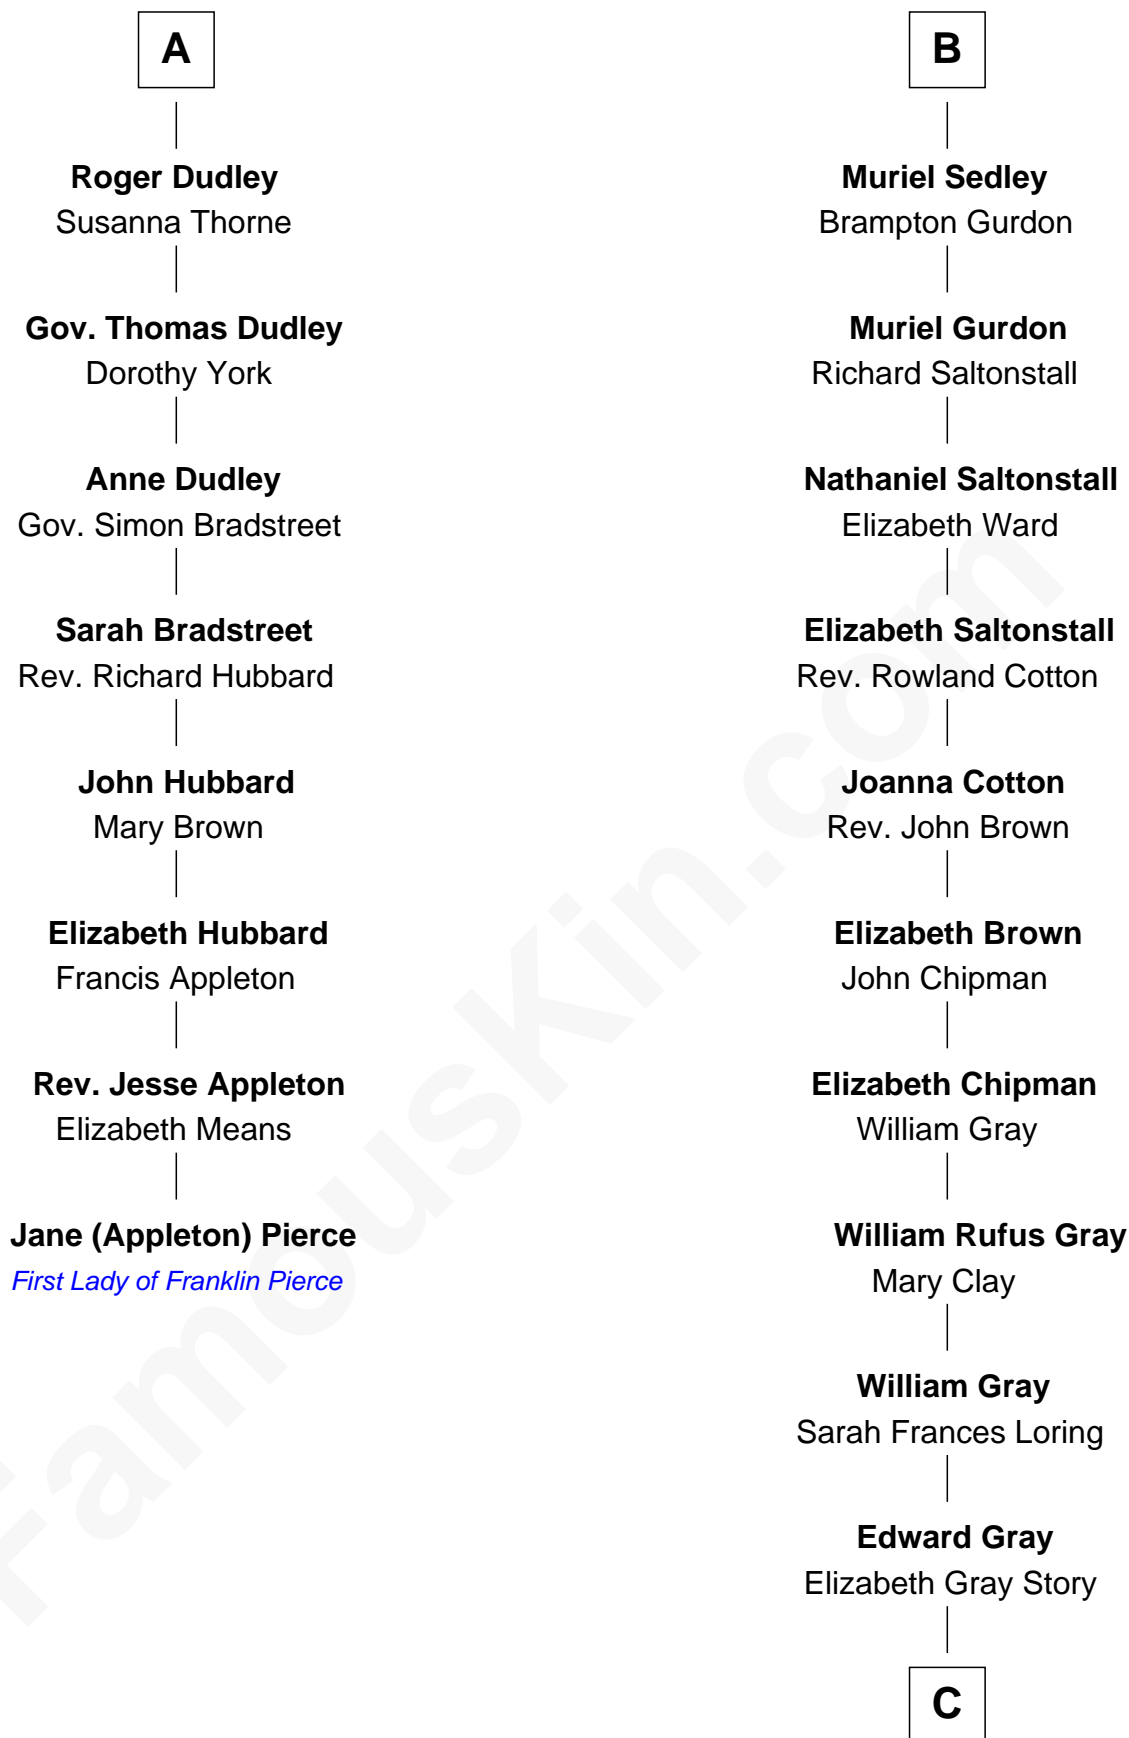

FamousKin.com

Relationship Chart of

Jane (Appleton) Pierce

First Lady of President Franklin Pierce

14th cousin 5 times removed of

Story Musgrave
NASA Astronaut

C

Marguerite Gray
John Butler Swann

Marguerite Swann
Percy Musgrave

Story Musgrave
NASA Astronaut

FamousKin.com