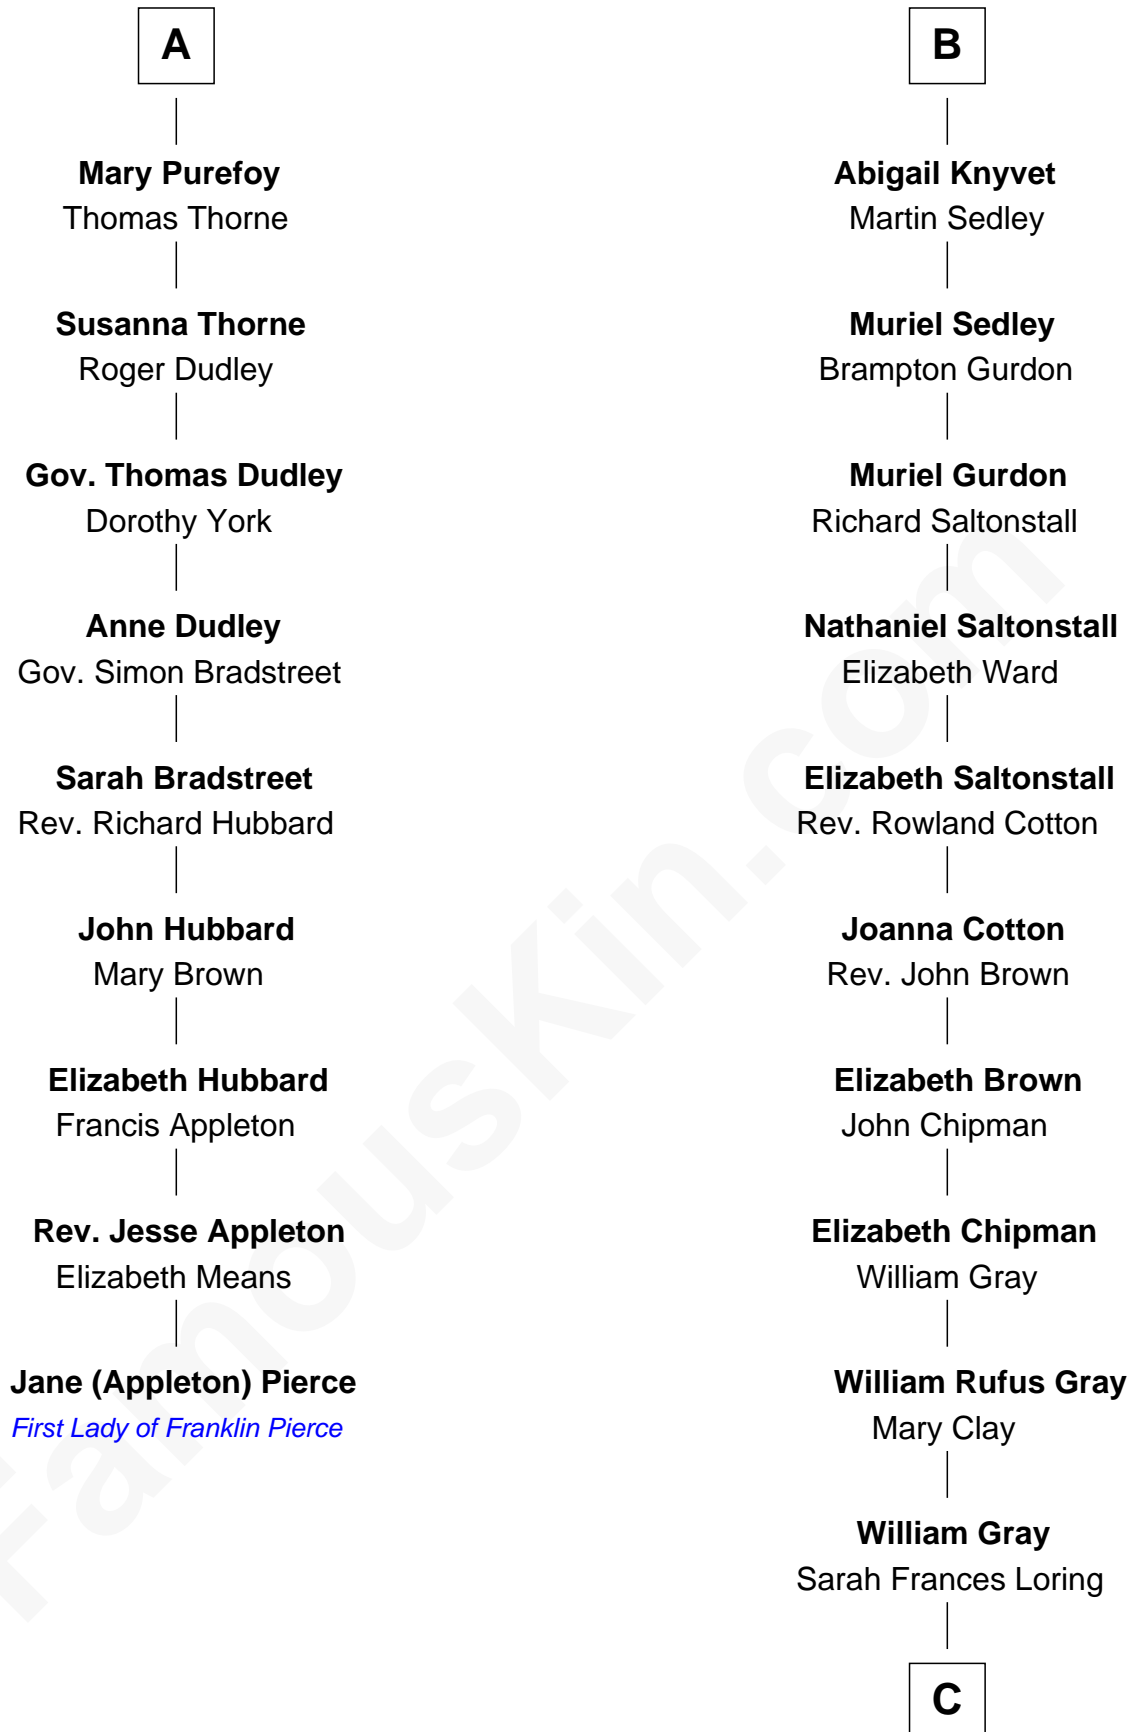

### Jane (Appleton) Pierce

First Lady of President Franklin Pierce

15th cousin 5 times removed of

**Story Musgrave**  
NASA Astronaut

**Sir John Howard**  
Alice de Bois

**Joan Howard**  
Sir Peter de Brewes

**Beatrice Brewes**  
Sir Hugh Shirley

**Sir Ralph Shirley**  
Joan Basset

**Beatrice Shirley**  
John Brome

**Isabel Brome**  
John Denton

**Alice Denton**  
Nicholas Purefoy

**Edward Purefoy**  
Anne Fettiplace

**A**

**Sir Robert Howard**  
Margaret de Scales

**Sir John Howard**  
Alice Tendring

**Sir Robert Howard**  
Margaret Mowbray

**Sir John Howard**  
Margaret Chedworth

**Katherine Howard**  
Sir John Bouchier

**Jane Bouchier**  
Edmund Knyvet

**John Knyvet**  
Agnes Harcourt

**B**

**C**

**Edward Gray**  
Elizabeth Gray Story

**Marguerite Gray**  
John Butler Swann

**Marguerite Swann**  
Percy Musgrave

**Story Musgrave**  
*NASA Astronaut*