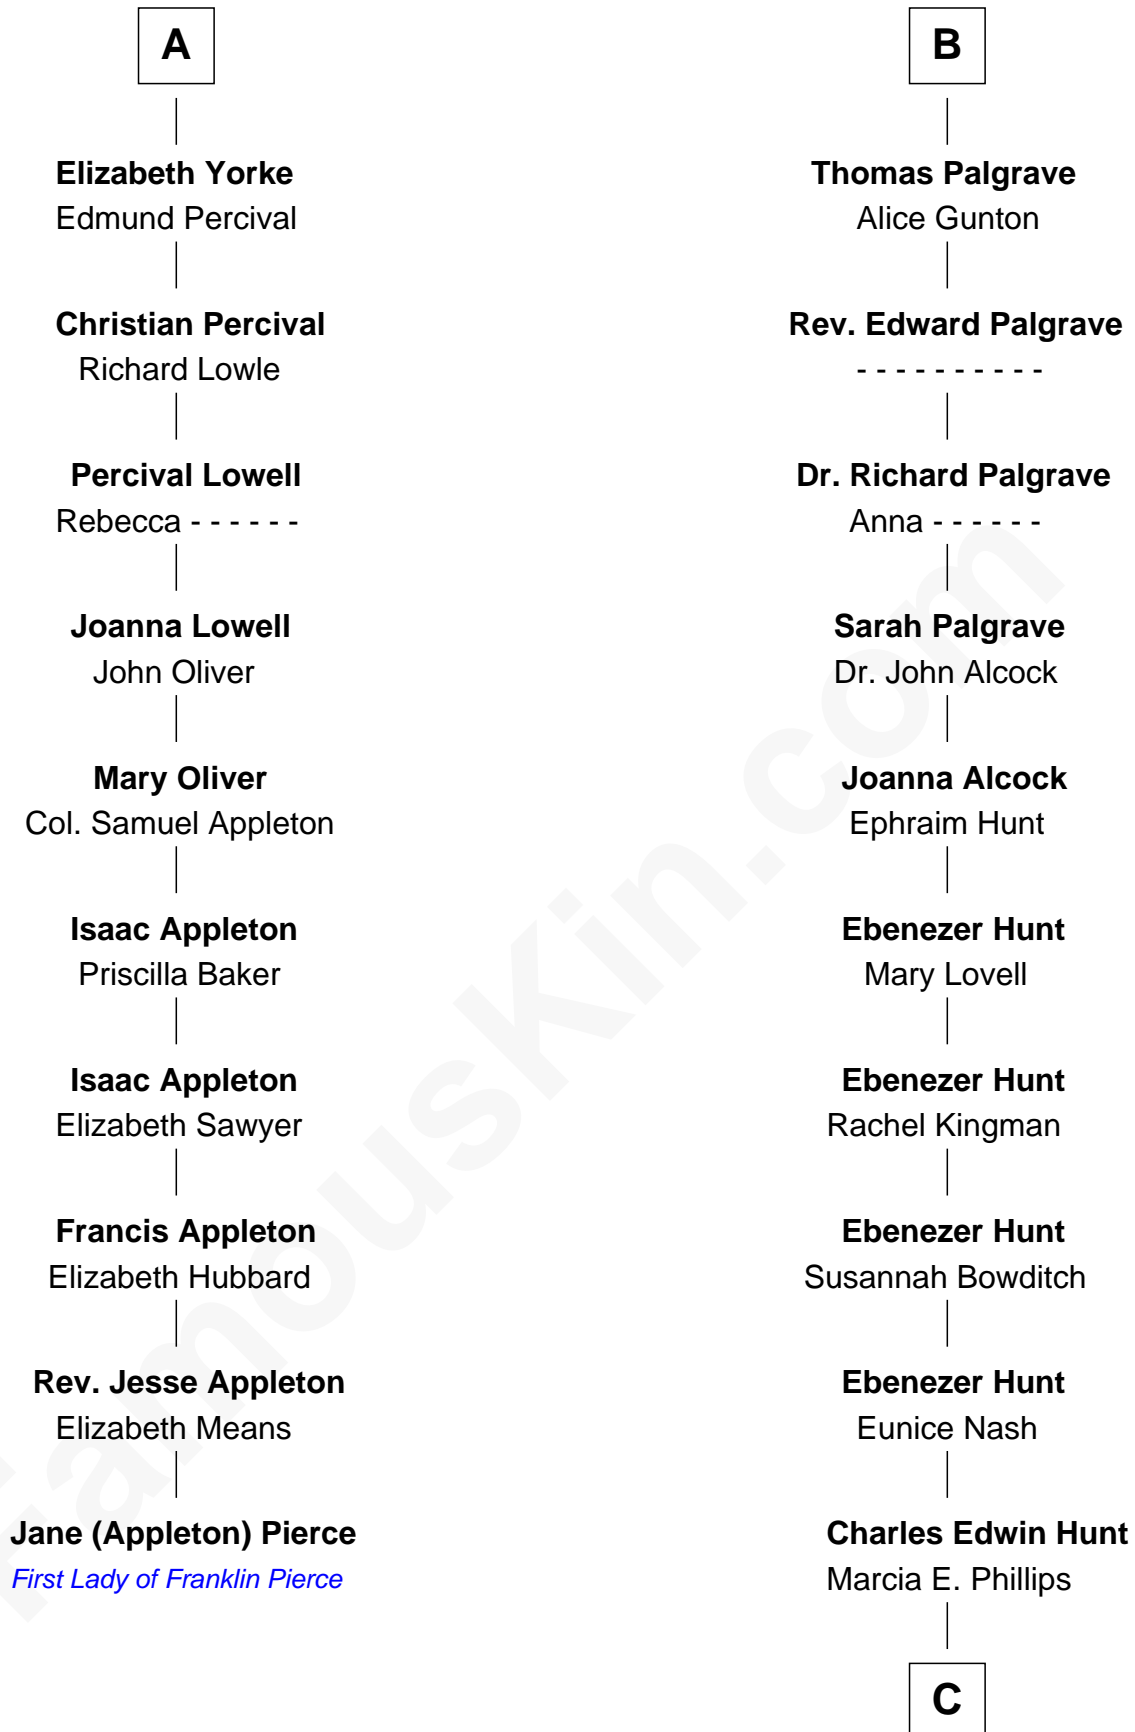

FamousKin.com

Relationship Chart of

Jane (Appleton) Pierce

First Lady of President Franklin Pierce

16th cousin 4 times removed of

Linda Hunt

TV and Movie Actress

Humphrey de Bohun
Elizabeth Plantagenet

C

Charles Phillips Hunt

Ella Maria Read

Charles Edwin Hunt

Louise Phipps Davy

Raymond Davy Hunt

Elsie R. Doying

Linda Hunt