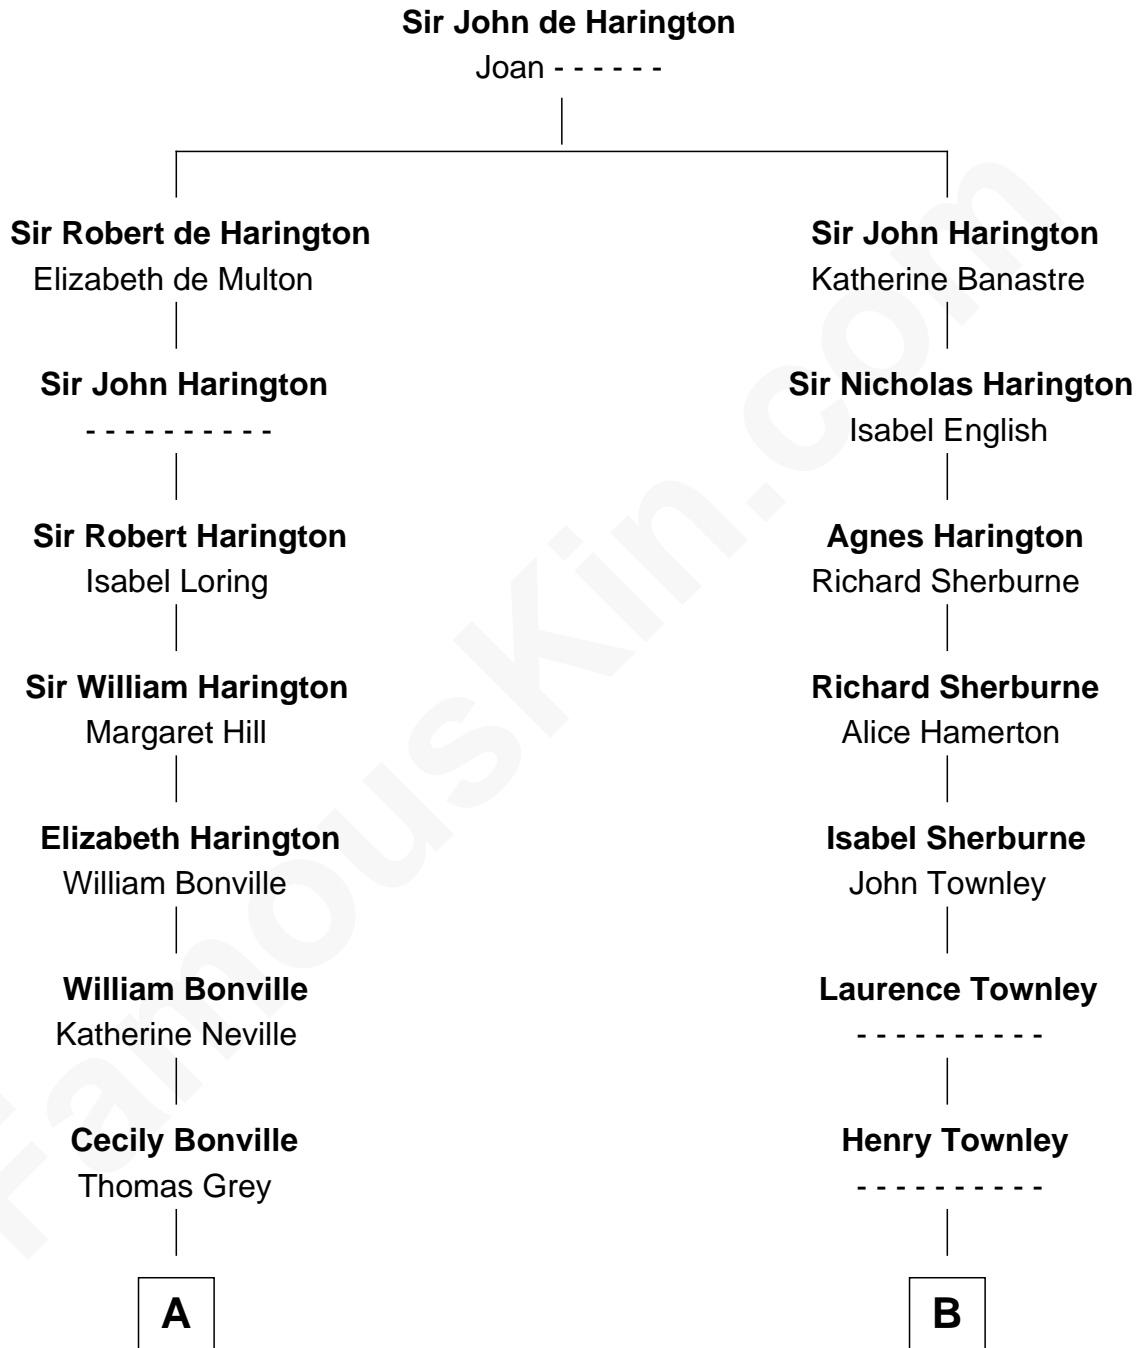

FamousKin.com

Relationship Chart of

Jane (Appleton) Pierce

First Lady of President Franklin Pierce

16th cousin 4 times removed of

General George S. Patton

U.S. Army - World War II

C

—
Margaret French Williams

John Mercer Patton

—
George Smith Patton

Susan Thornton Glassell

—
George Smith Patton

Ruth Wilson

—
General George S. Patton

U.S. Army - World War II