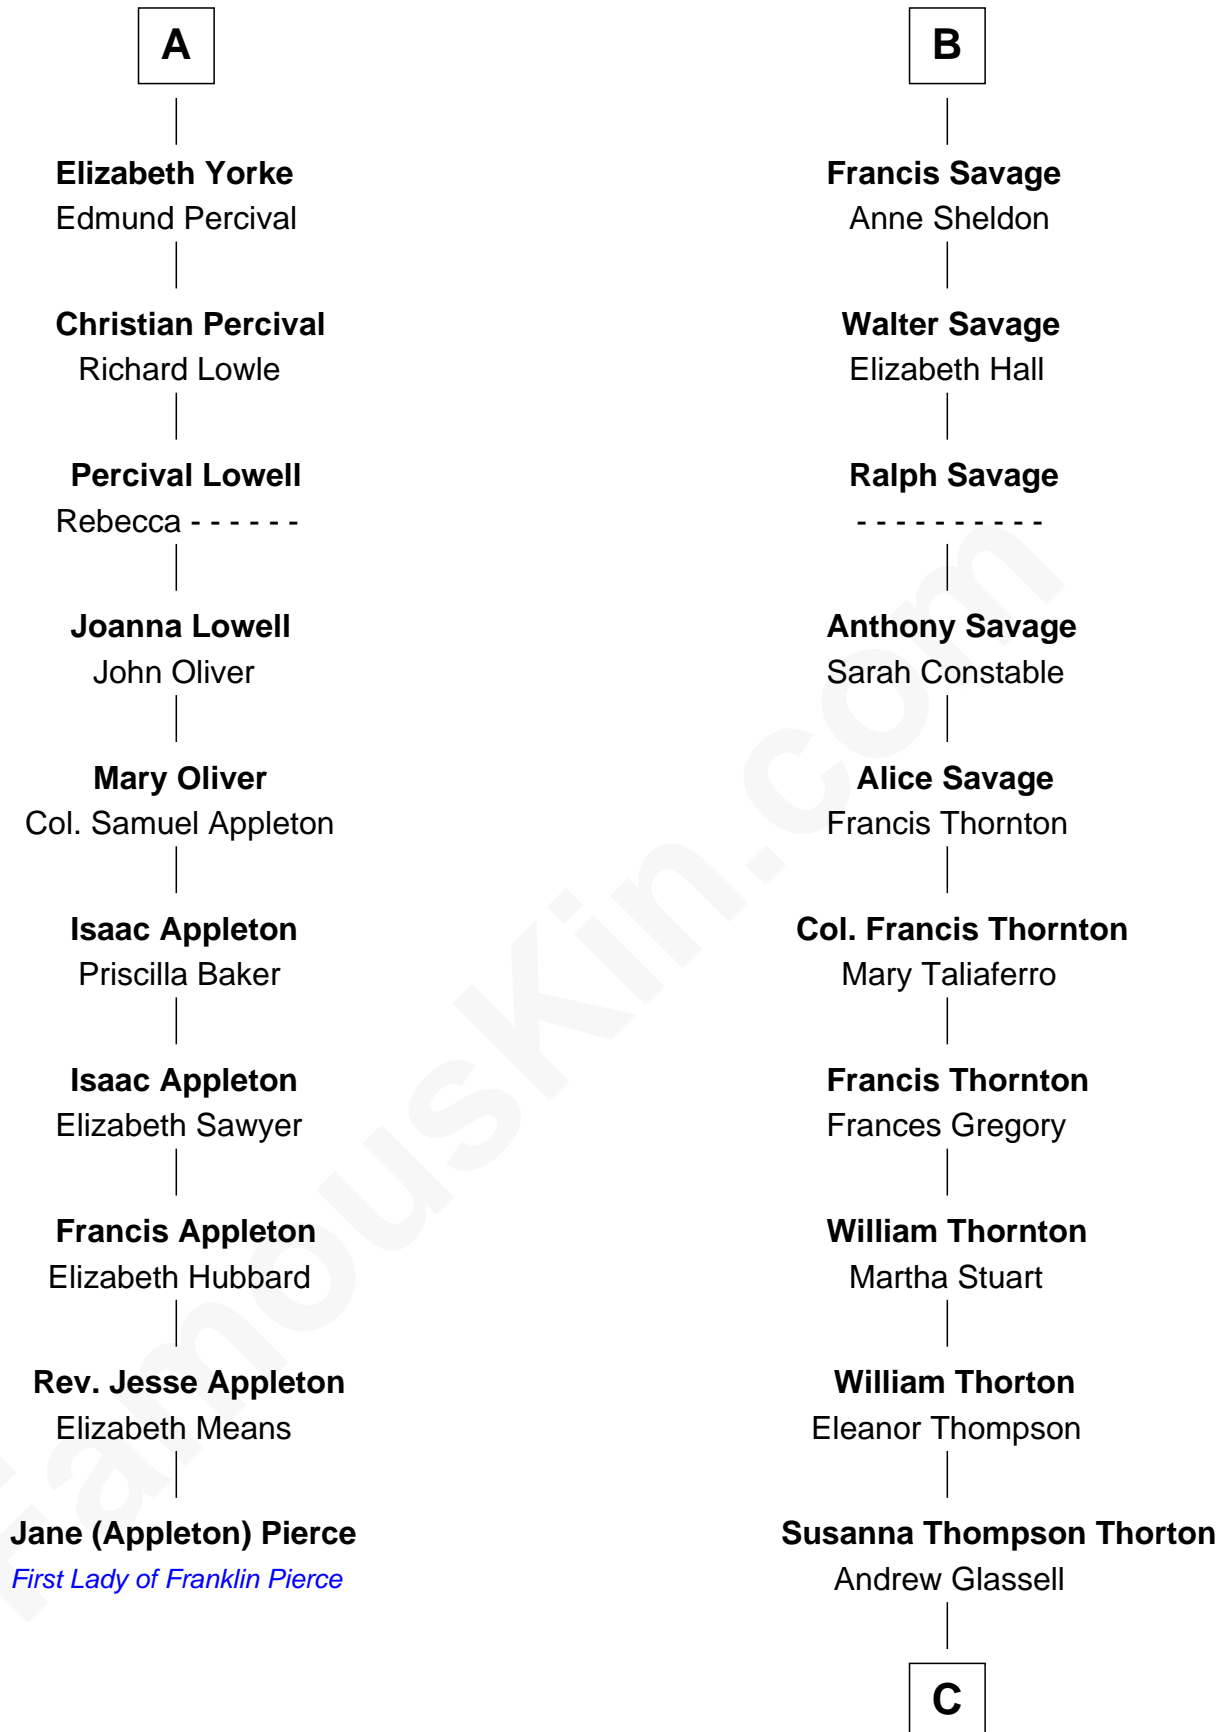

FamousKin.com

Relationship Chart of

Jane (Appleton) Pierce

First Lady of President Franklin Pierce

16th cousin 3 times removed of

General George S. Patton

U.S. Army - World War II

Humphrey de Bohun
Elizabeth Plantagenet

C

—
Susan Thornton Glassell

George Smith Patton

—
George Smith Patton

Ruth Wilson

—
General George S. Patton

U.S. Army - World War II

FamousKin.com