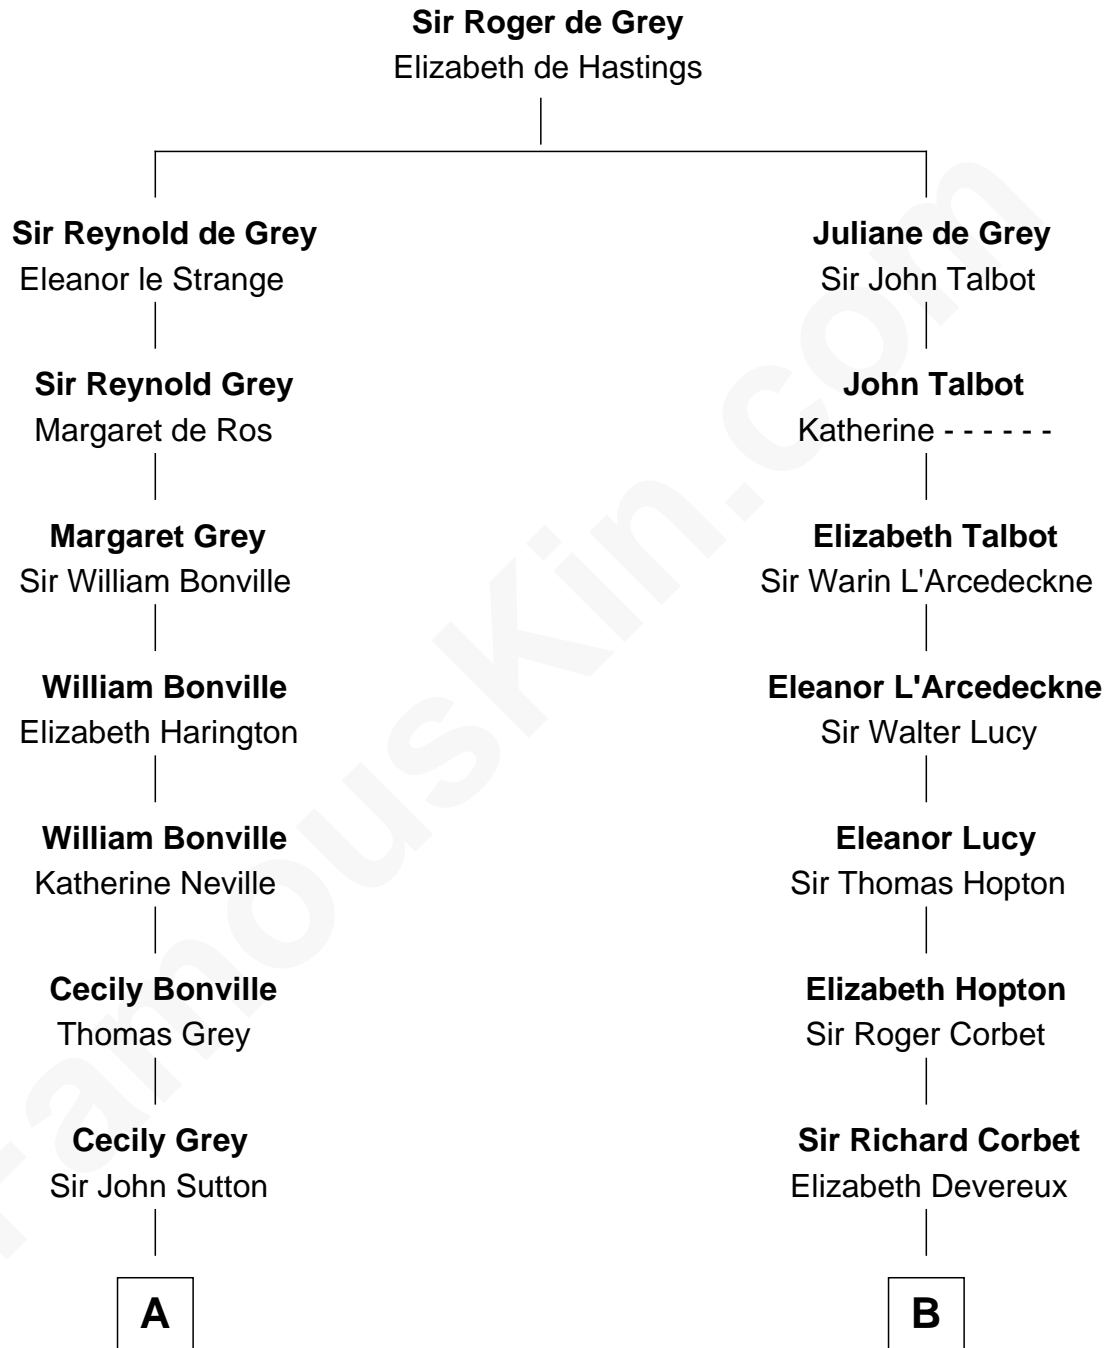

FamousKin.com

Relationship Chart of

Jane (Appleton) Pierce

First Lady of President Franklin Pierce

15th cousin 6 times removed of

Lizzie Borden

Accused Murderess

C

Susanna Tripp

John Vinnicum

Sarah L. Vinnicum

Joseph Morse

Anthony Morse

Rhoda Morrison

Sarah Anthony Morse

Andrew Jackson Borden

Lizzie Borden

Accused Murderess