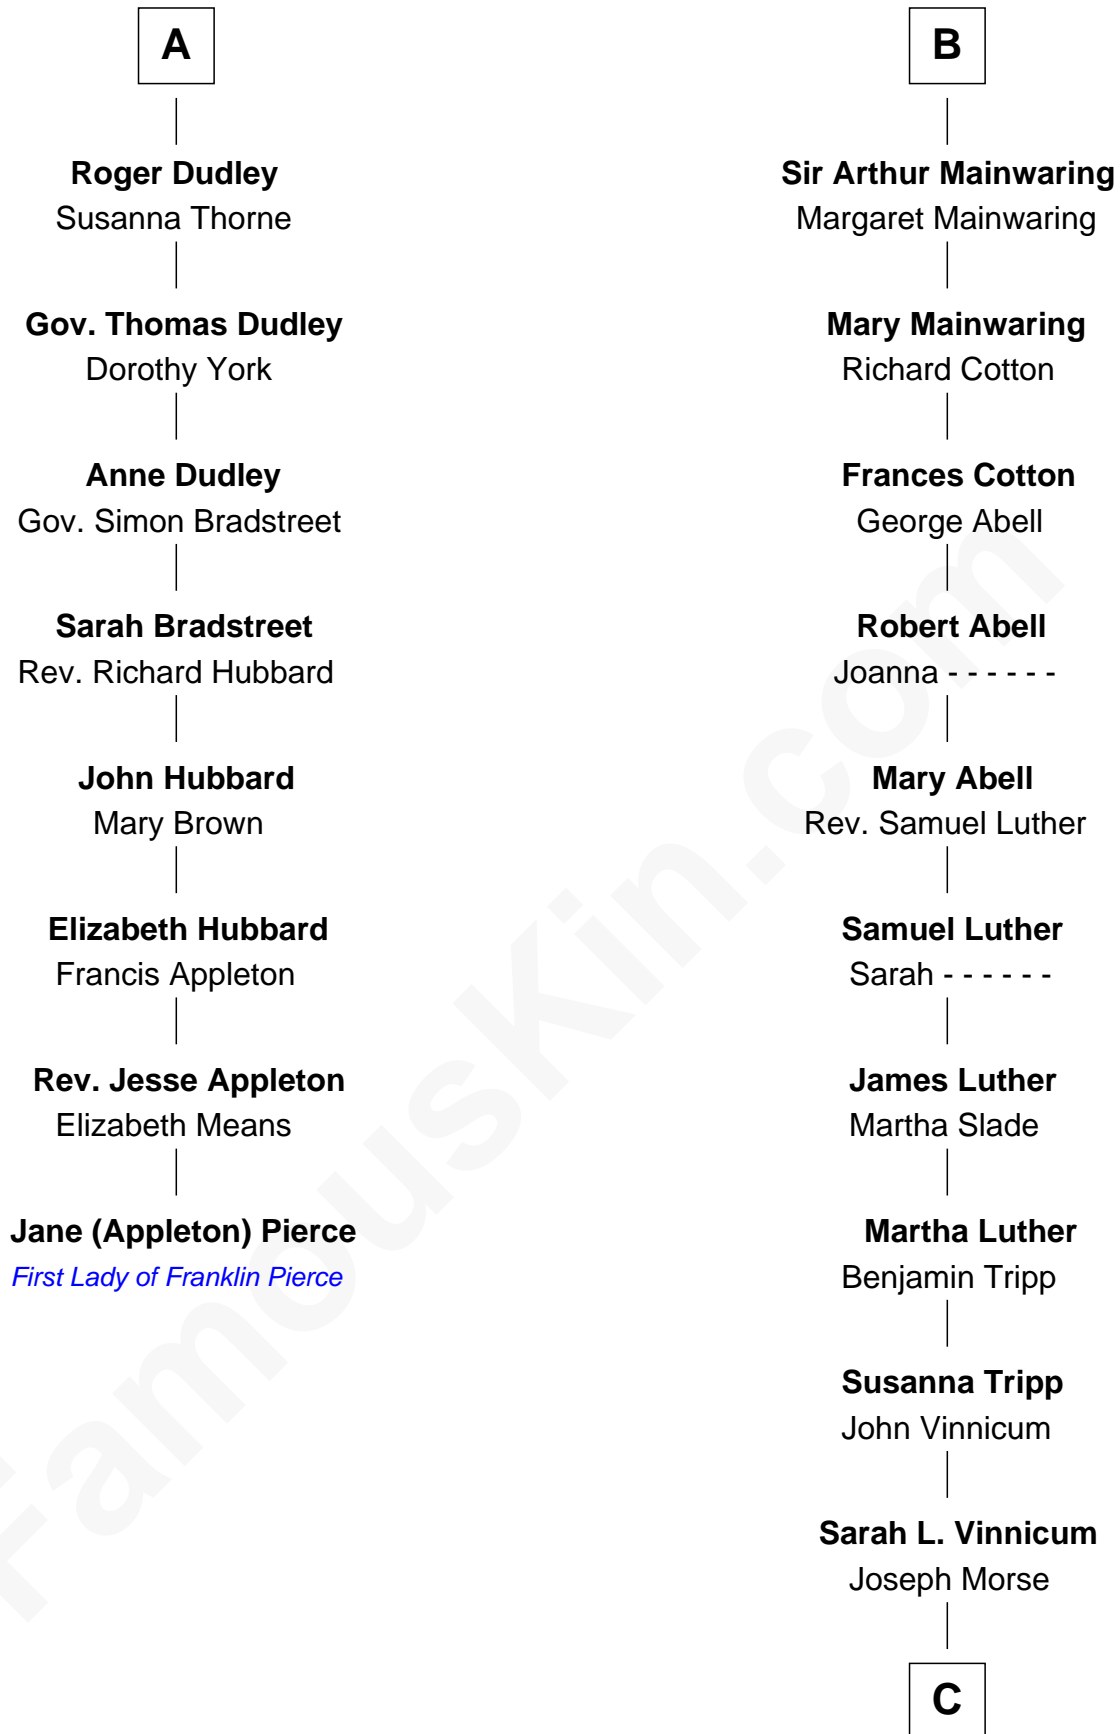

FamousKin.com

Relationship Chart of

Jane (Appleton) Pierce

First Lady of President Franklin Pierce

14th cousin 5 times removed of

Lizzie Borden

Accused Murderess

C

Anthony Morse

Rhoda Morrison

Sarah Anthony Morse

Andrew Jackson Borden

Lizzie Borden

Accused Murderess

FamousKin.com