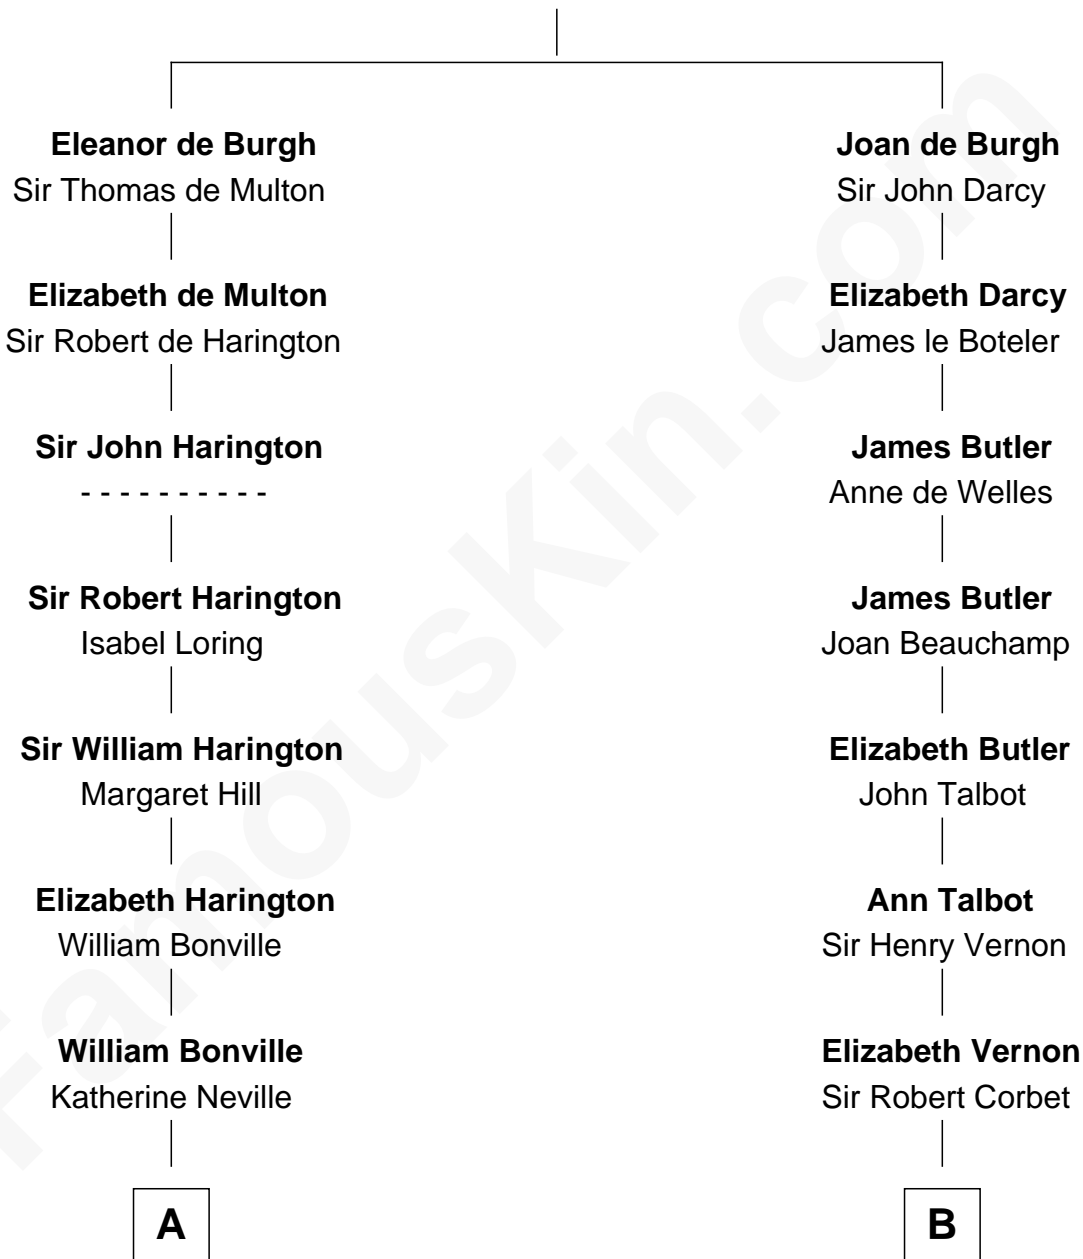

## Relationship Chart of

### Jane (Appleton) Pierce

*First Lady of President Franklin Pierce*

17th cousin 3 times removed of

**Lizzie Borden**

*Accused Murderess*

**Sir Richard de Burgh**

Margaret - - - - -

**C**

—  
**Sarah L. Vinnicum**

Joseph Morse

—  
**Anthony Morse**

Rhoda Morrison

—  
**Sarah Anthony Morse**

Andrew Jackson Borden

—  
**Lizzie Borden**

*Accused Murderess*