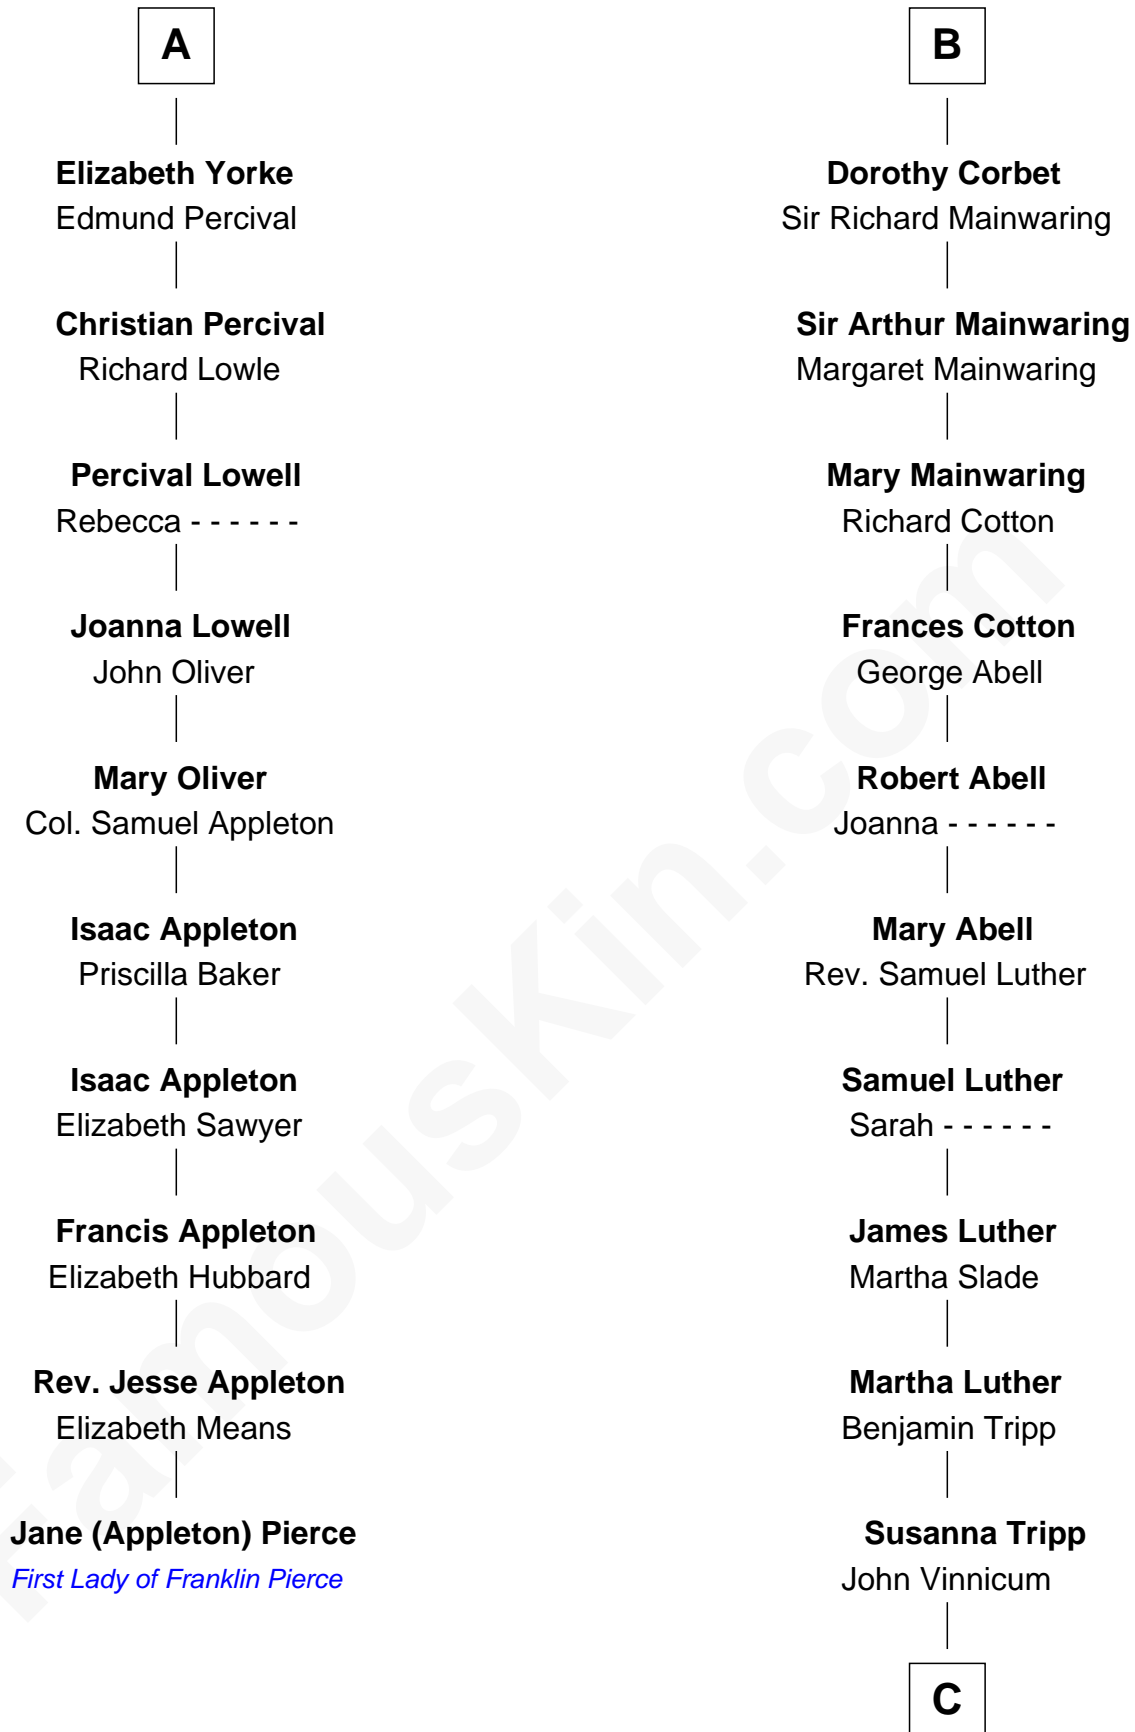

FamousKin.com

Relationship Chart of

Jane (Appleton) Pierce

First Lady of President Franklin Pierce

16th cousin 4 times removed of

Lizzie Borden

Accused Murderess

Humphrey de Bohun

Elizabeth Plantagenet

C

—
Sarah L. Vinnicum

Joseph Morse

—
Anthony Morse

Rhoda Morrison

—
Sarah Anthony Morse

Andrew Jackson Borden

—
Lizzie Borden

Accused Murderess