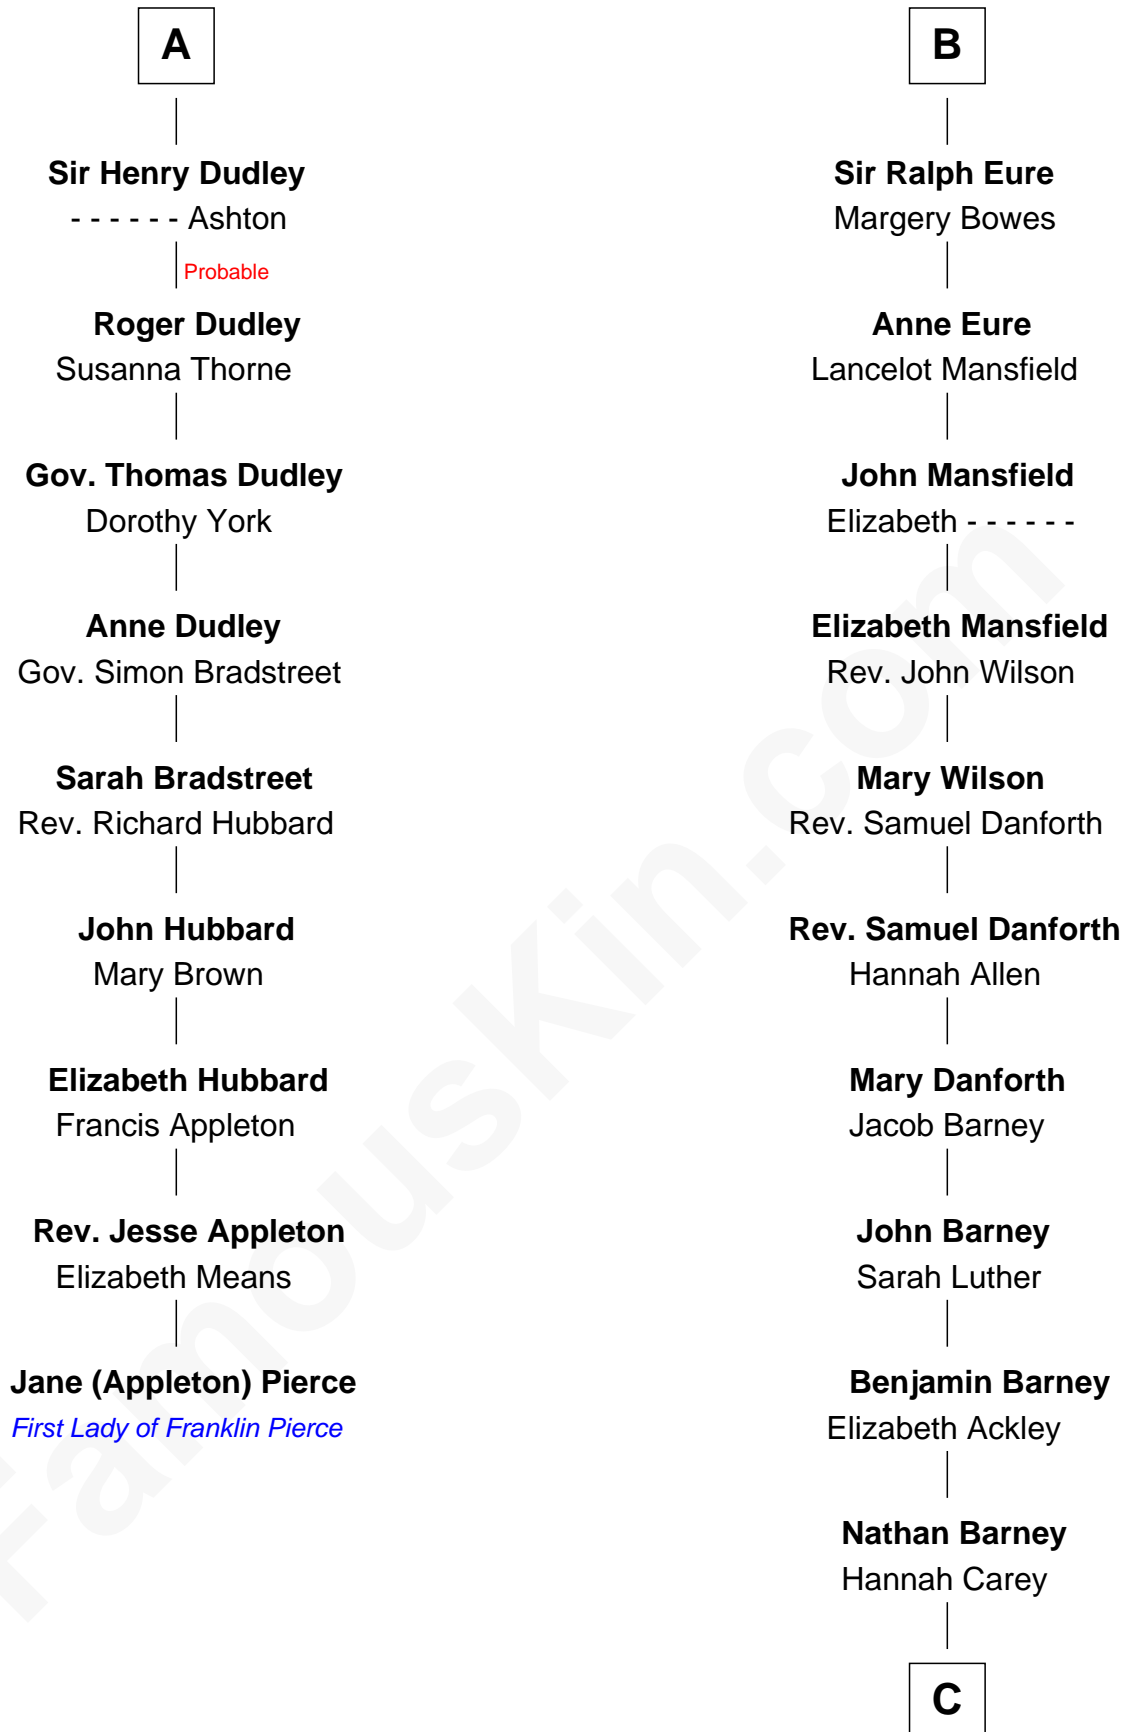

FamousKin.com

Relationship Chart of

Jane (Appleton) Pierce

First Lady of President Franklin Pierce

15th cousin 5 times removed of

Elizabeth Montgomery
TV Actress - "Bewitched"

Sir William de Ros
Margery de Badlesmere

Thomas de Ros
Beatrice de Stafford

Margaret de Ros
Sir Reynold Grey

Margaret Grey
Sir William Bonville

William Bonville
Elizabeth Harington

William Bonville
Katherine Neville

Cecily Bonville
Thomas Grey

Cecily Grey
Sir John Sutton

A

Maud de Roos
John de Welles

John de Welles
Eleanor de Mowbray

Eudo de Welles
Maud de Greystoke

Sir Lionel de Welles
Joan de Waterton

Cecily de Welles
Sir Robert Willoughby

Sir Christopher Willoughby
Margaret Jenney

Elizabeth Willoughby
Sir William Eure

B

C

Nathan Barney

Mary A. Deverell

Mary Weed Barney

Henry Montgomery

Henry Montgomery