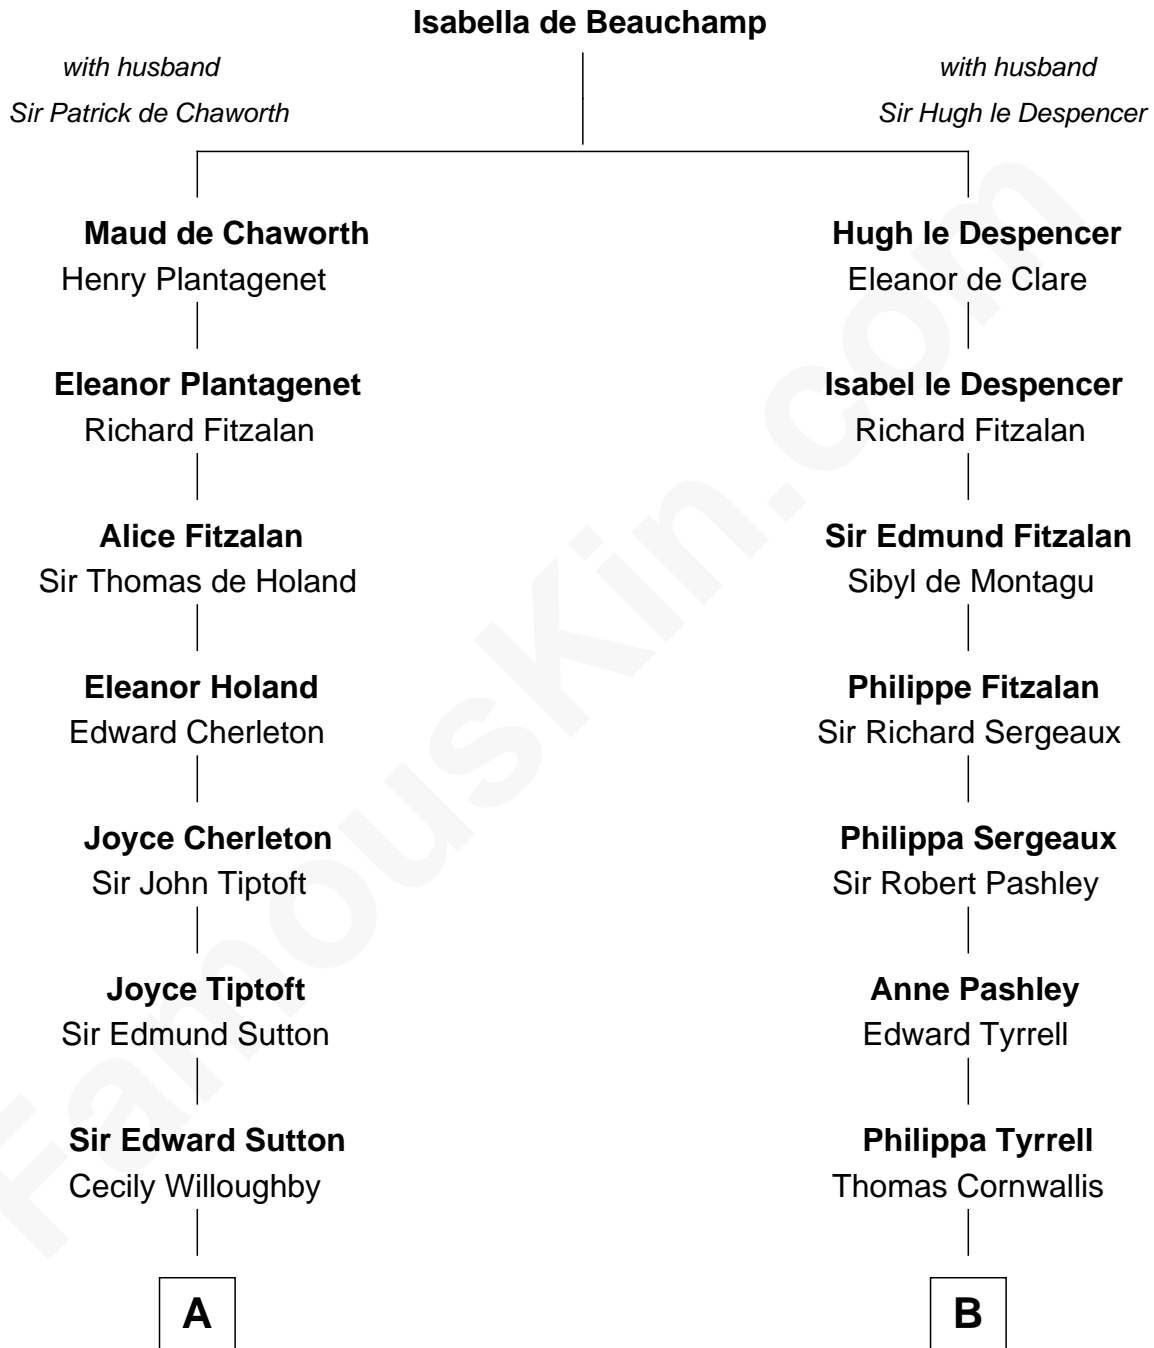

FamousKin.com

Relationship Chart of

Jane (Appleton) Pierce

First Lady of President Franklin Pierce

16th cousin 3 times removed of

Susan B. Anthony

Women's Rights Advocate

C

Humphrey Anthony

Hannah Lapham

Daniel Anthony

Lucy Read

Susan B. Anthony

Women's Rights Advocate

FamousKin.com