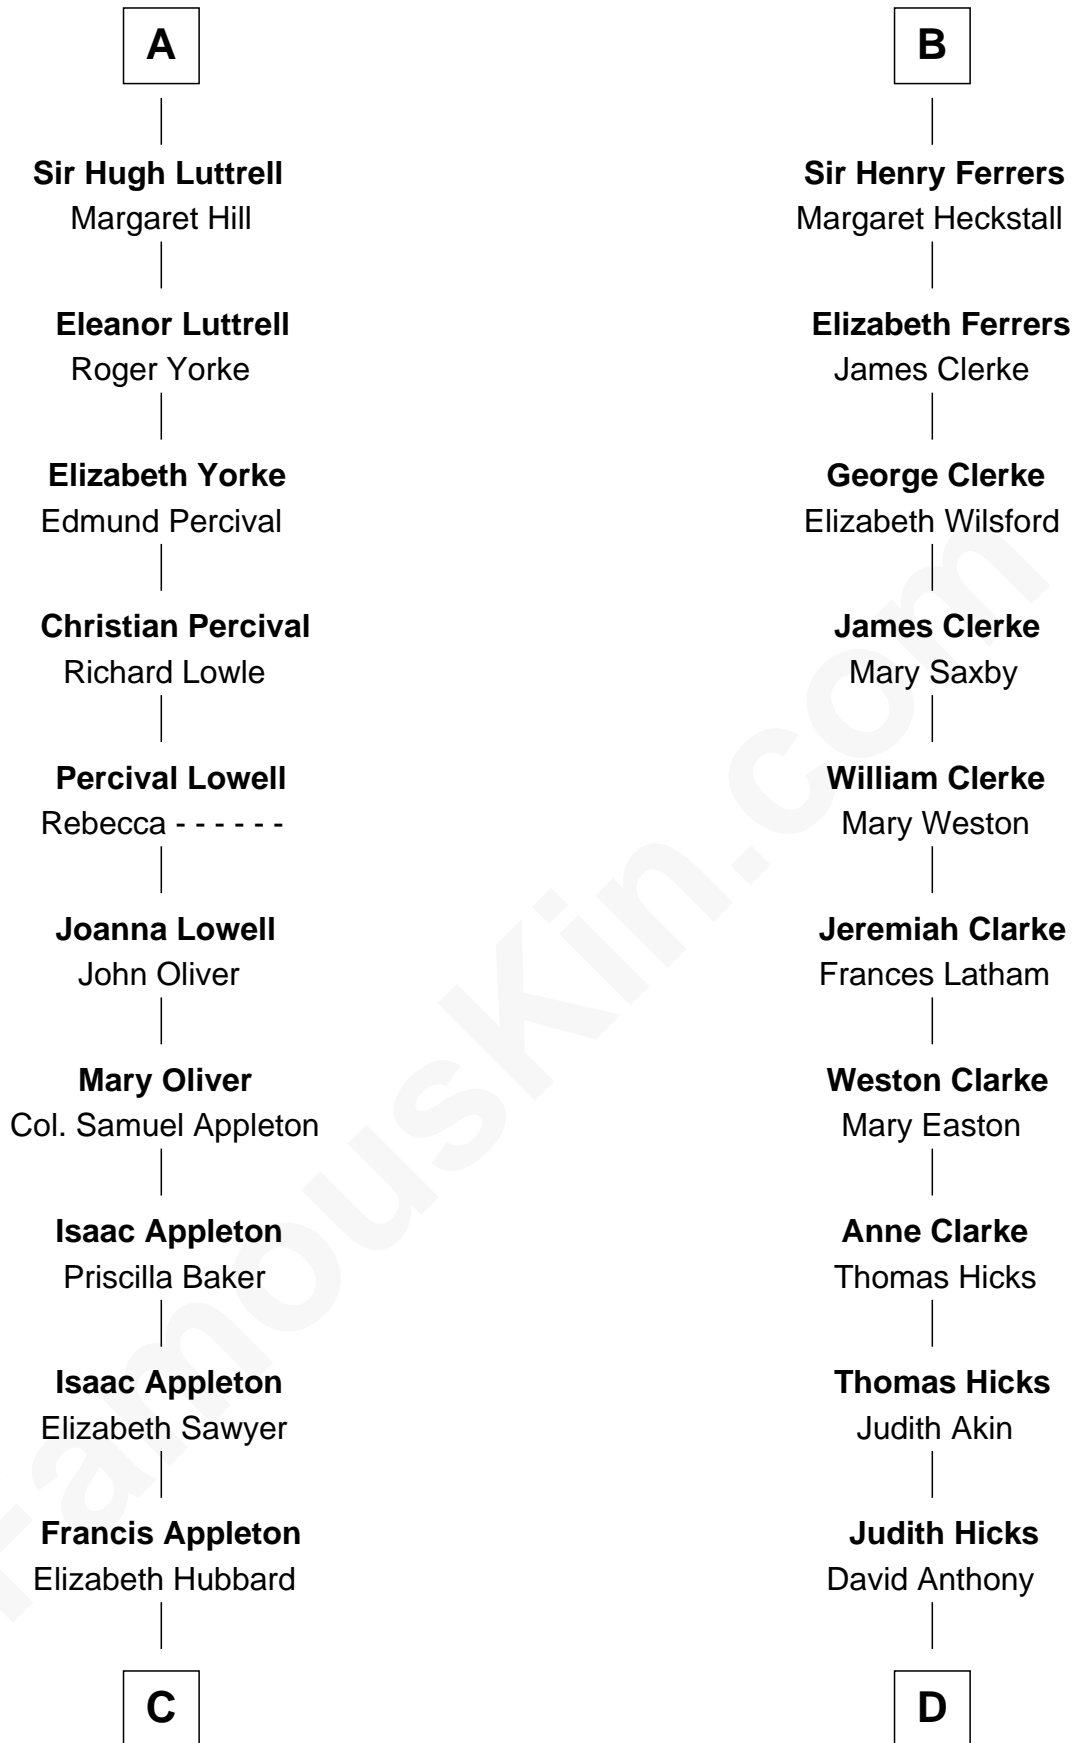

## Relationship Chart of

### Jane (Appleton) Pierce

*First Lady of President Franklin Pierce*

18th cousin 1 time removed of

**Susan B. Anthony**

*Women's Rights Advocate*

**Sir Humphrey de Bohun**

Eleanor de Braiose

FamousKin.com