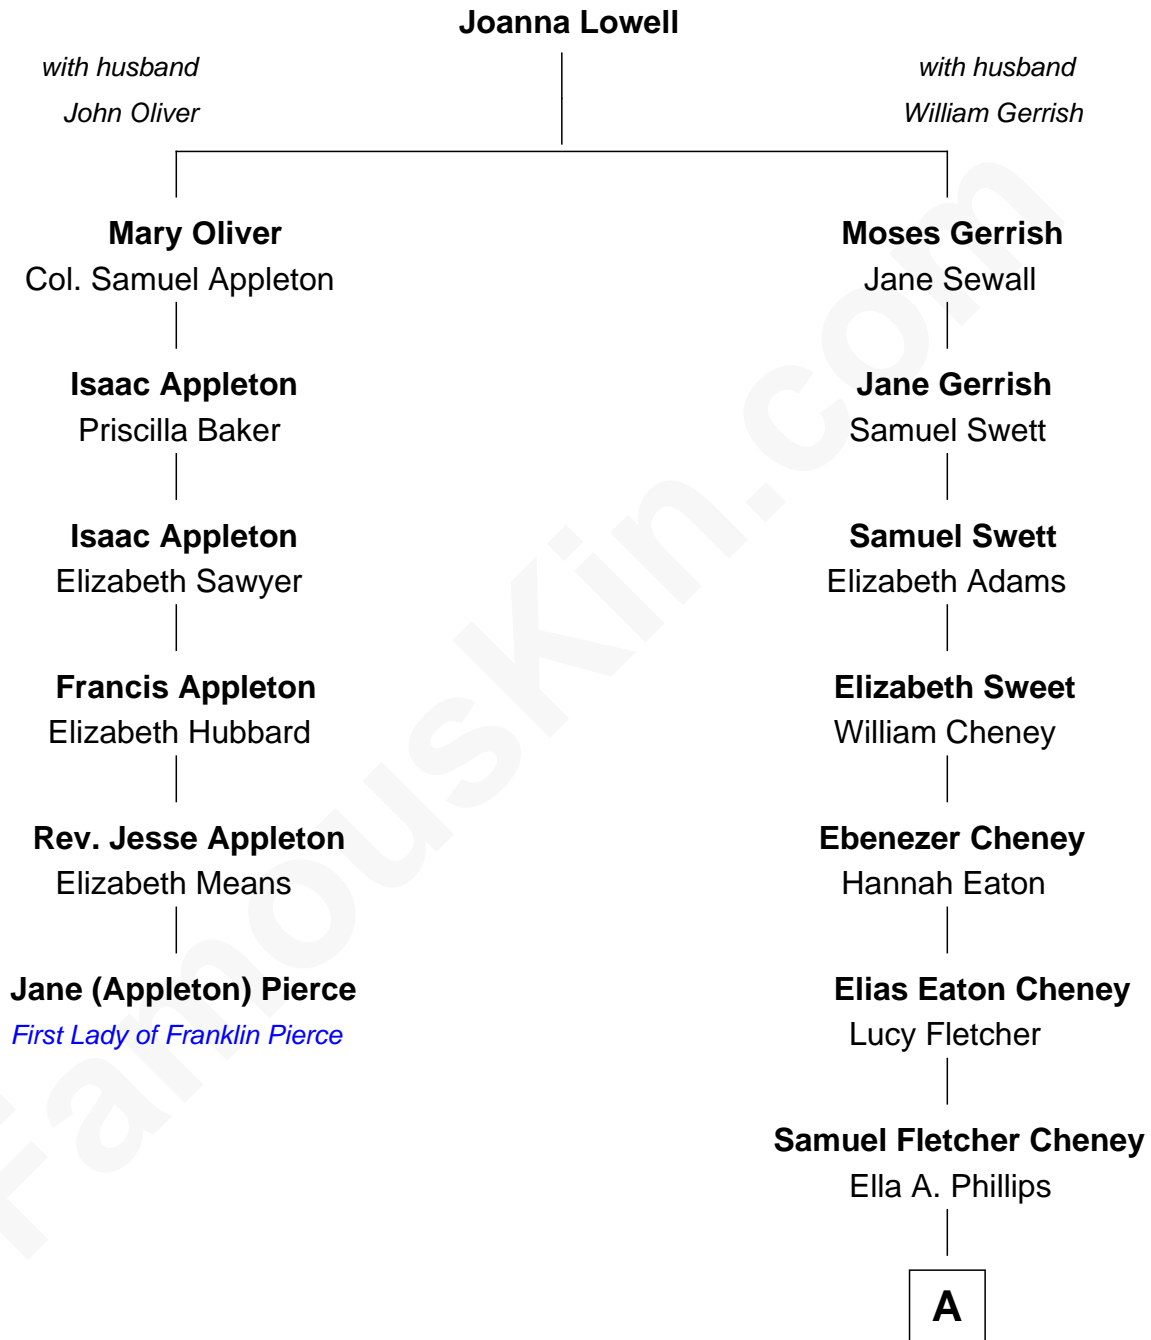

FamousKin.com

Relationship Chart of Jane (Appleton) Pierce

First Lady of President Franklin Pierce

5th cousin 4 times removed of

Dick Cheney

46th U.S. Vice-President

A

Thomas Herbert Cheney

Margaret E. Tyler

Richard Herbert Cheney

Marge Lorraine Dickey

Dick Cheney

46th U.S. Vice-President

FamousKin.com