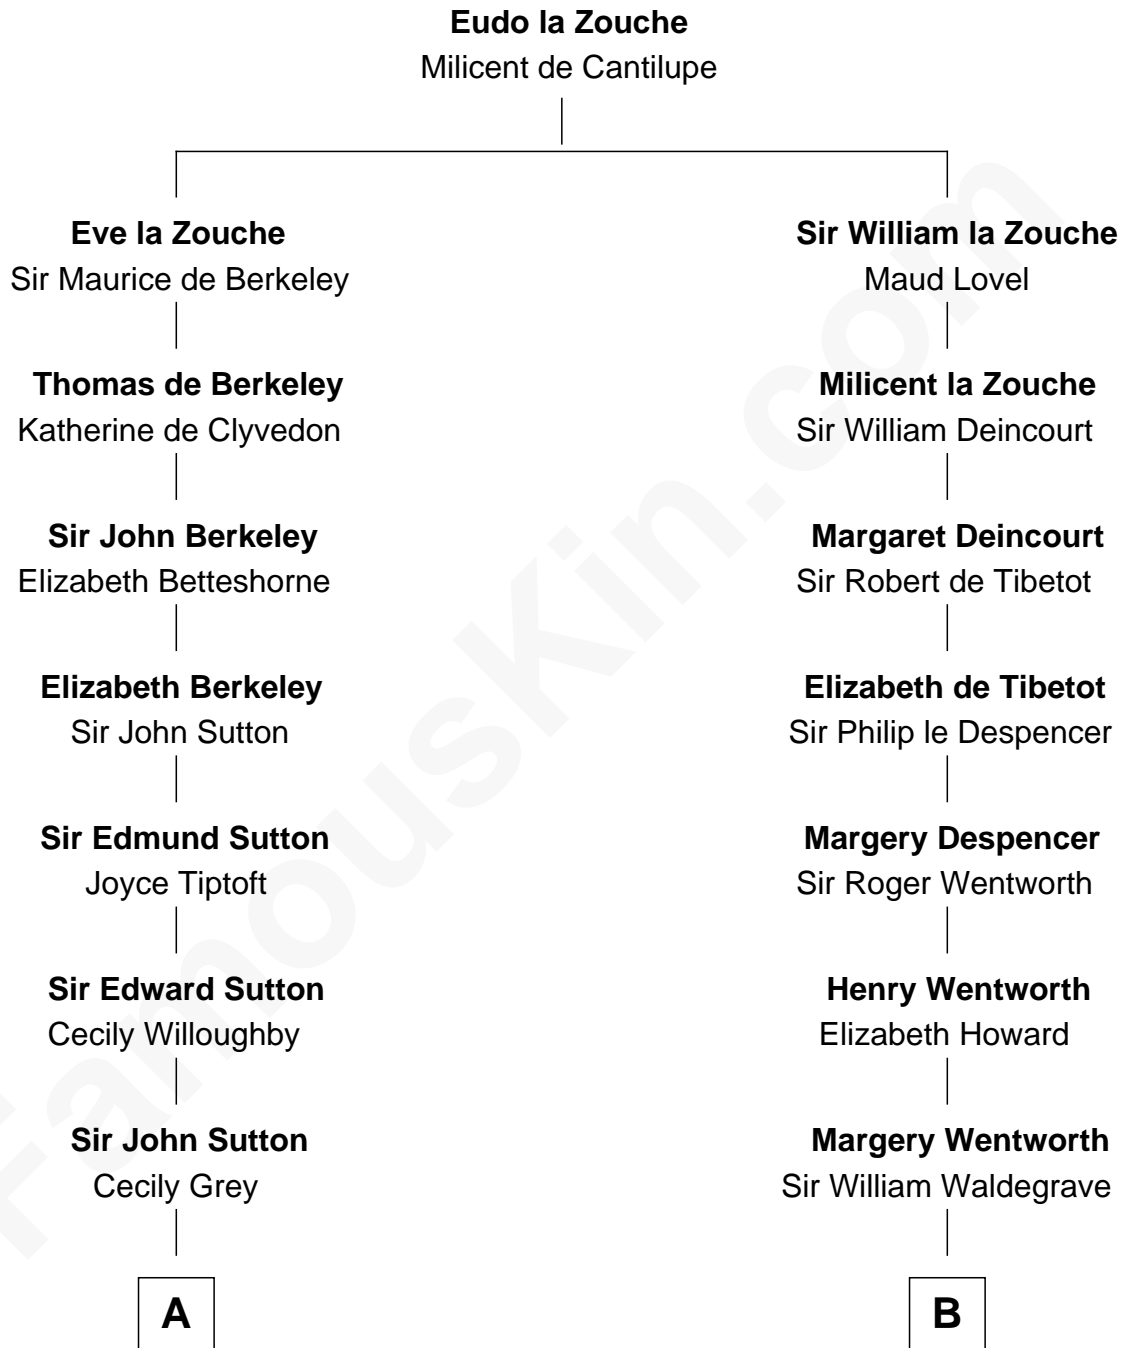

FamousKin.com

Relationship Chart of

Jane (Appleton) Pierce

First Lady of President Franklin Pierce

15th cousin 5 times removed of

Walt Disney

Co-Founder of The Walt Disney Company

C

—
Eber Call
Violette Lawrence

—
Charles Call
Henrietta Gross

—
Flora Call
Elias Charles Disney

—
Walt Disney
Co-Founder of The Walt Disney Co.