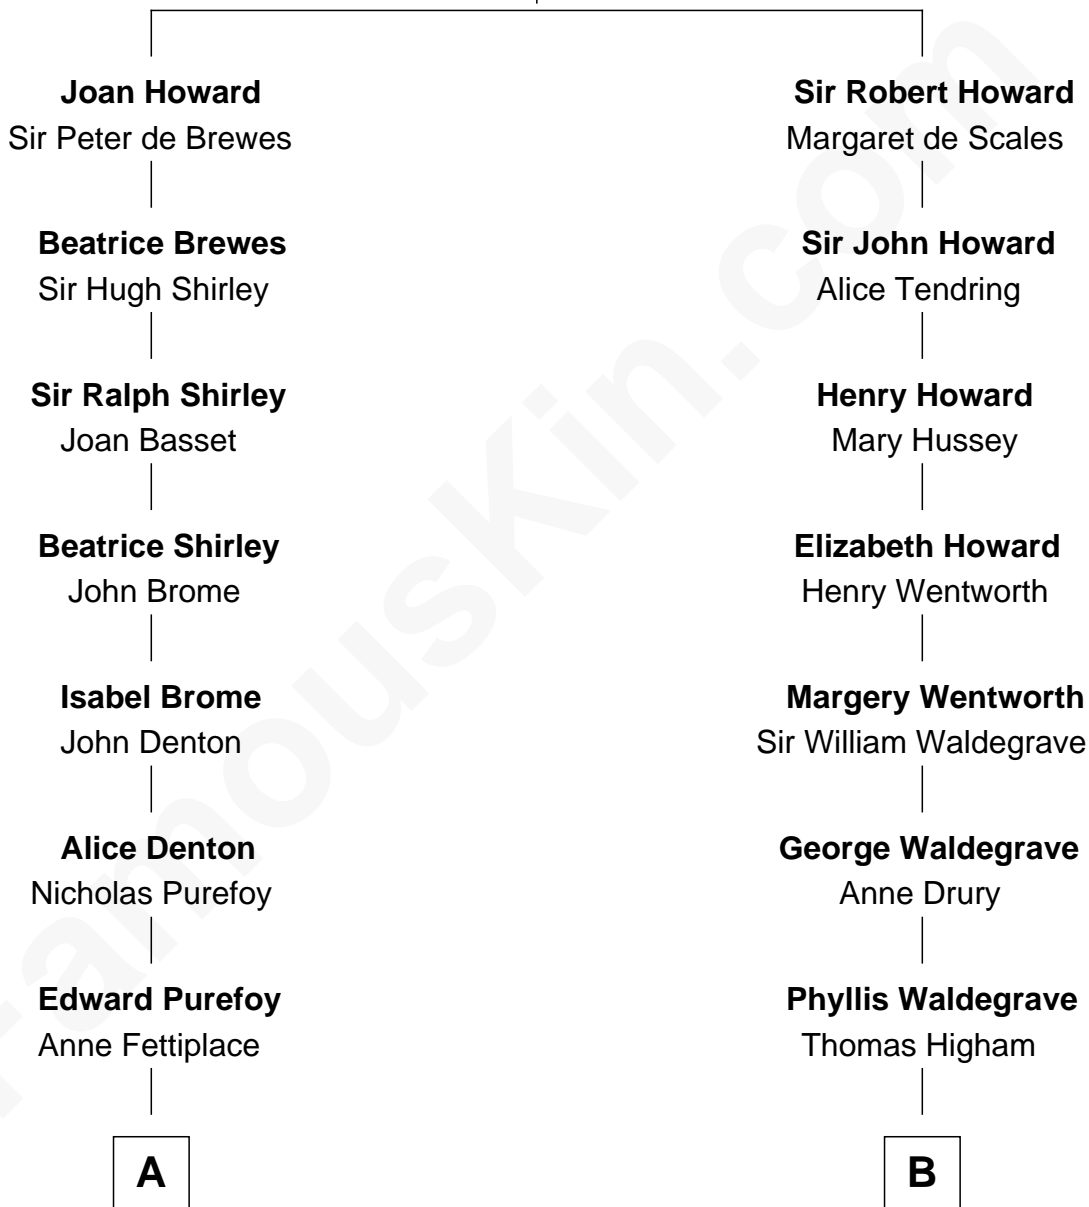

FamousKin.com

Relationship Chart of

Jane (Appleton) Pierce

First Lady of President Franklin Pierce

15th cousin 3 times removed of

Walt Disney

Co-Founder of The Walt Disney Company

Sir John Howard

Alice de Bois

C

Flora Call
Elias Charles Disney

Walt Disney
Co-Founder of The Walt Disney Co.

FamousKin.com