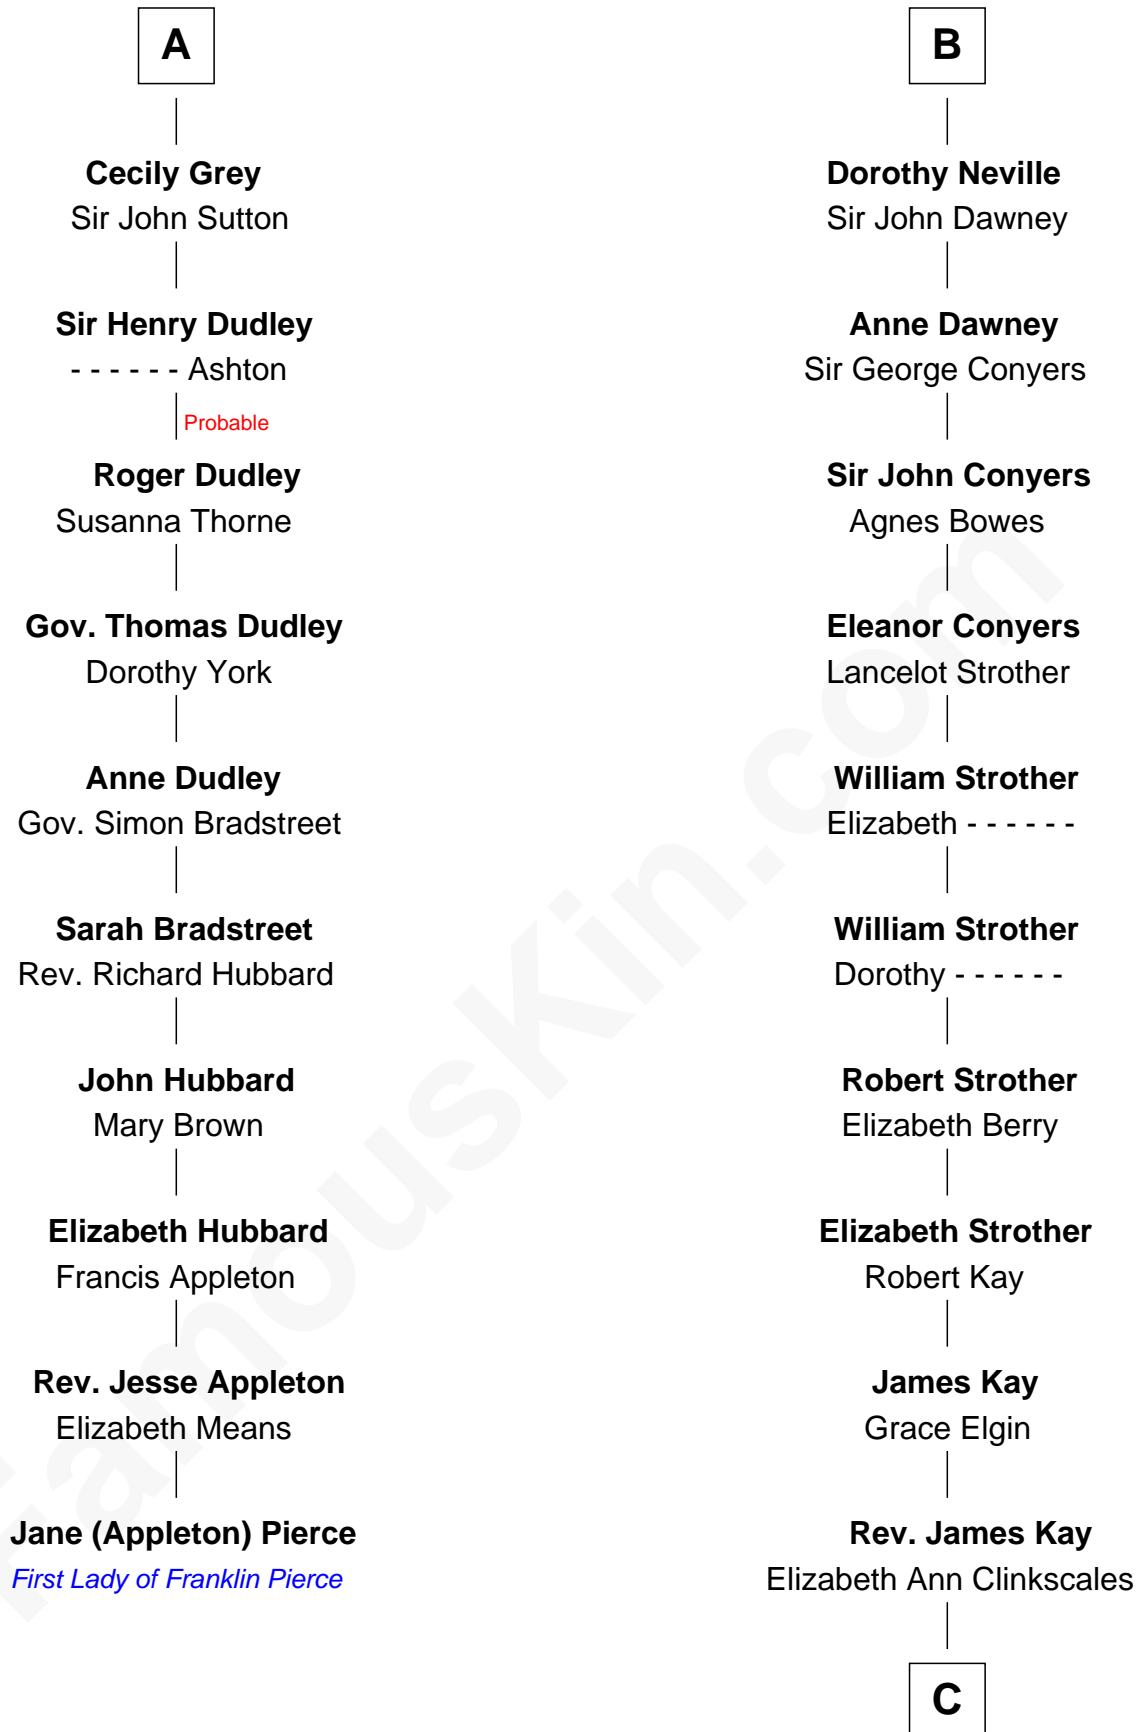

FamousKin.com

Relationship Chart of

Jane (Appleton) Pierce

First Lady of President Franklin Pierce

16th cousin 5 times removed of

Jimmy Carter
39th U.S. President

Bartholomew de Badlesmere

Margaret de Clare

Sir William de Bohun

Humphrey de Bohun

Joan Fitzalan

Eleanor de Bohun

Sir Thomas Plantagenet

Anne Plantagenet

Sir William Bouchier

Sir John Bouchier

Margaret Berners

Joan Bouchier

Sir Henry Neville

Sir Richard Neville

Anne Stafford

B

C

Mary Kay
John Pratt

James E. Pratt
Sophronia C. Cowan

Nina Pratt
William Archibald Carter

Earl Carter
Lillian Gordy

Jimmy Carter
39th U.S. President