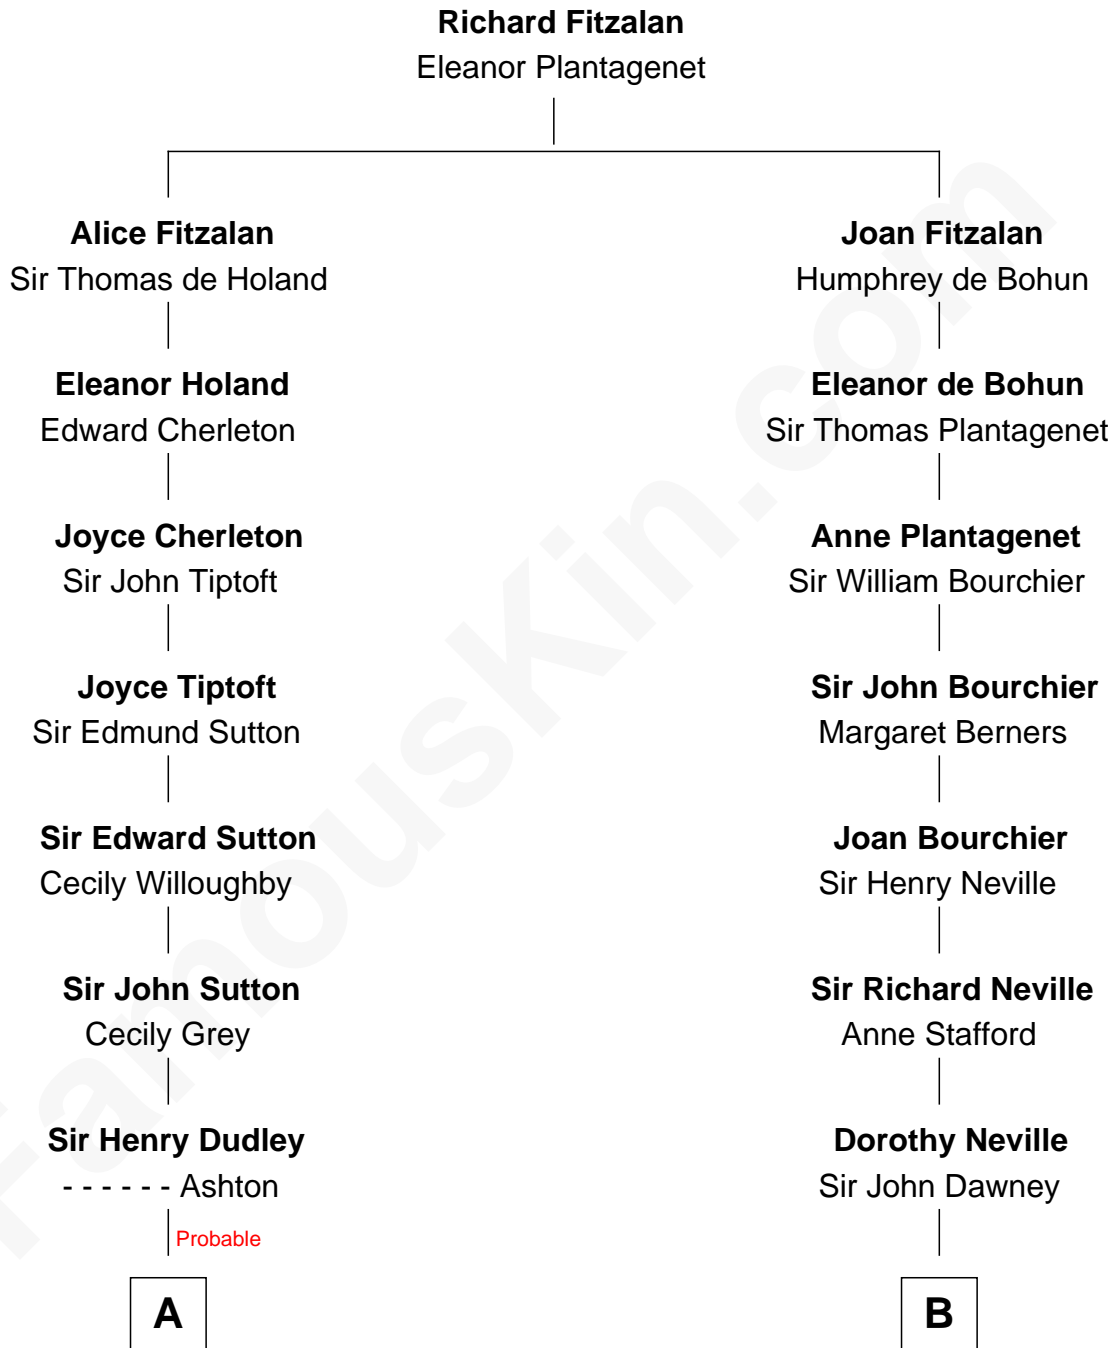

## Relationship Chart of

### Jane (Appleton) Pierce

First Lady of President Franklin Pierce

14th cousin 6 times removed of

**Jimmy Carter**

39th U.S. President

**C**

**James E. Pratt**

Sophronia C. Cowan

**Nina Pratt**

William Archibald Carter

**Earl Carter**

Lillian Gordy

**Jimmy Carter**

*39th U.S. President*

FamousKin.com