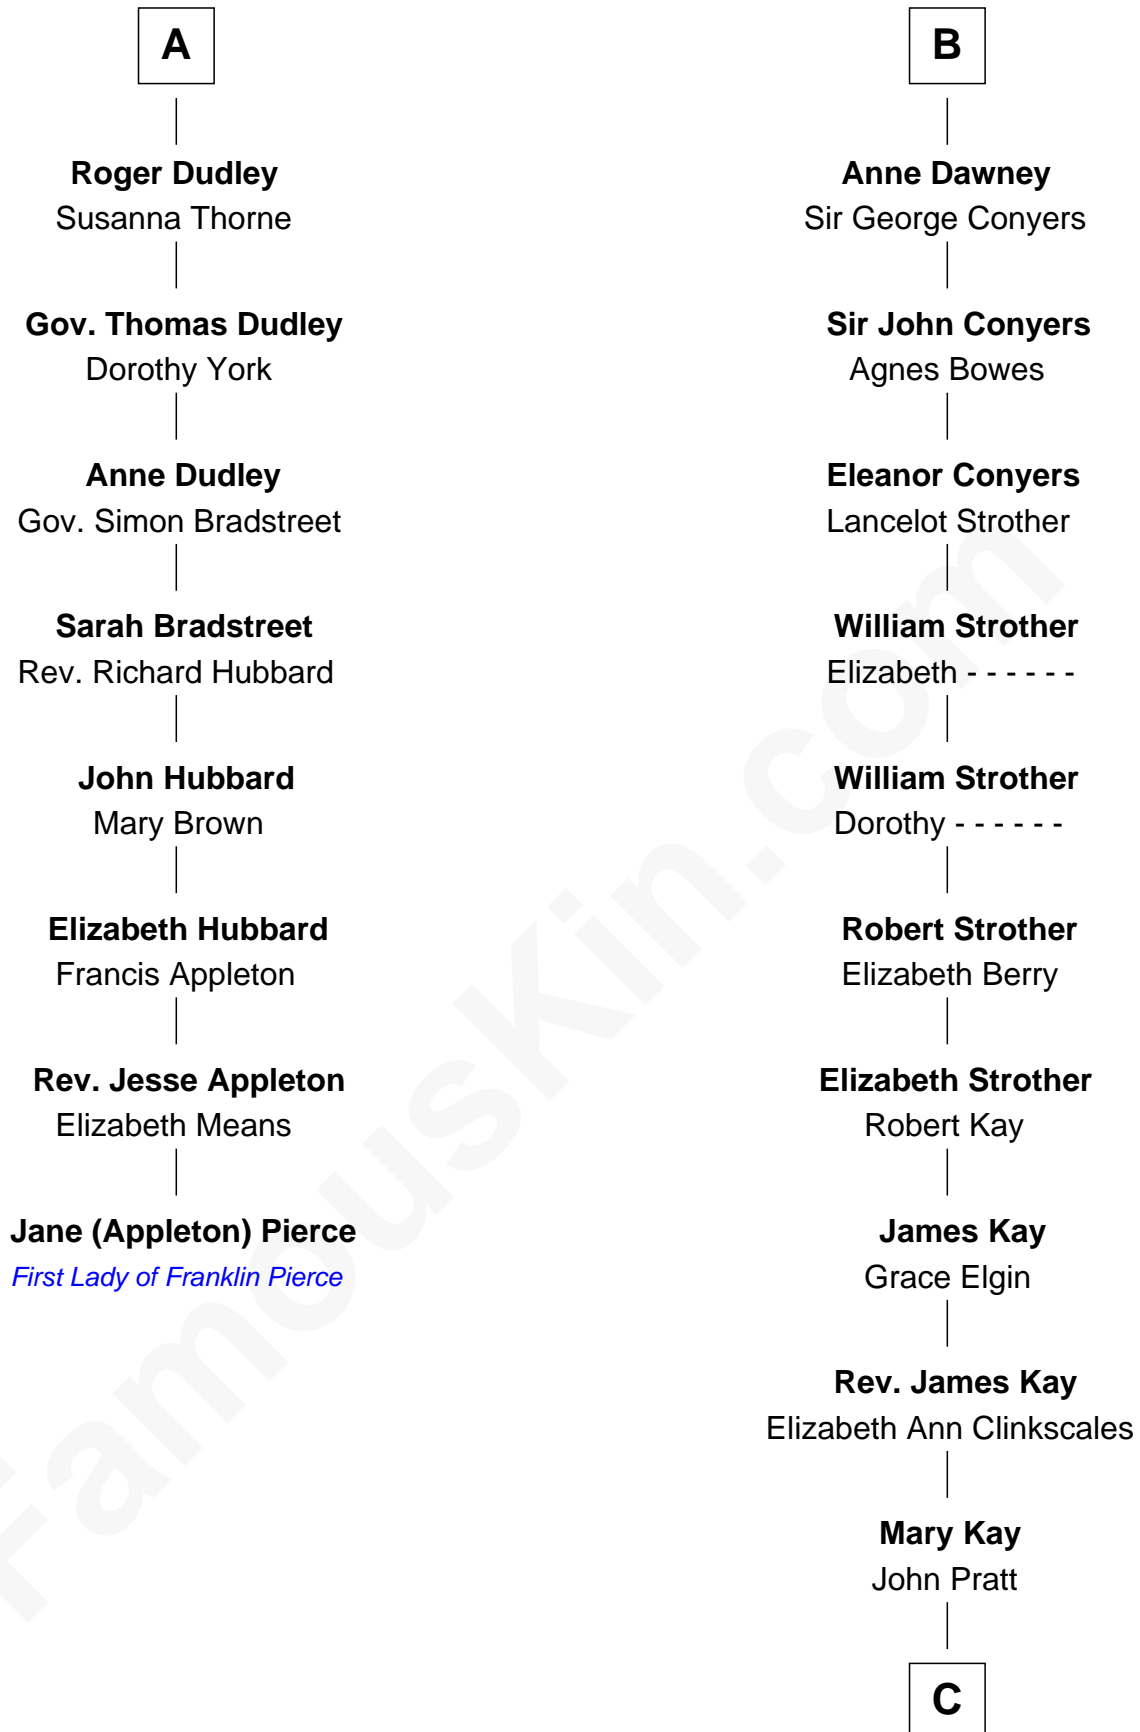

## Relationship Chart of

### Jane (Appleton) Pierce

First Lady of President Franklin Pierce

14th cousin 6 times removed of

**Jimmy Carter**

39th U.S. President

**C**

**James E. Pratt**

Sophronia C. Cowan

**Nina Pratt**

William Archibald Carter

**Earl Carter**

Lillian Gordy

**Jimmy Carter**

*39th U.S. President*

FamousKin.com