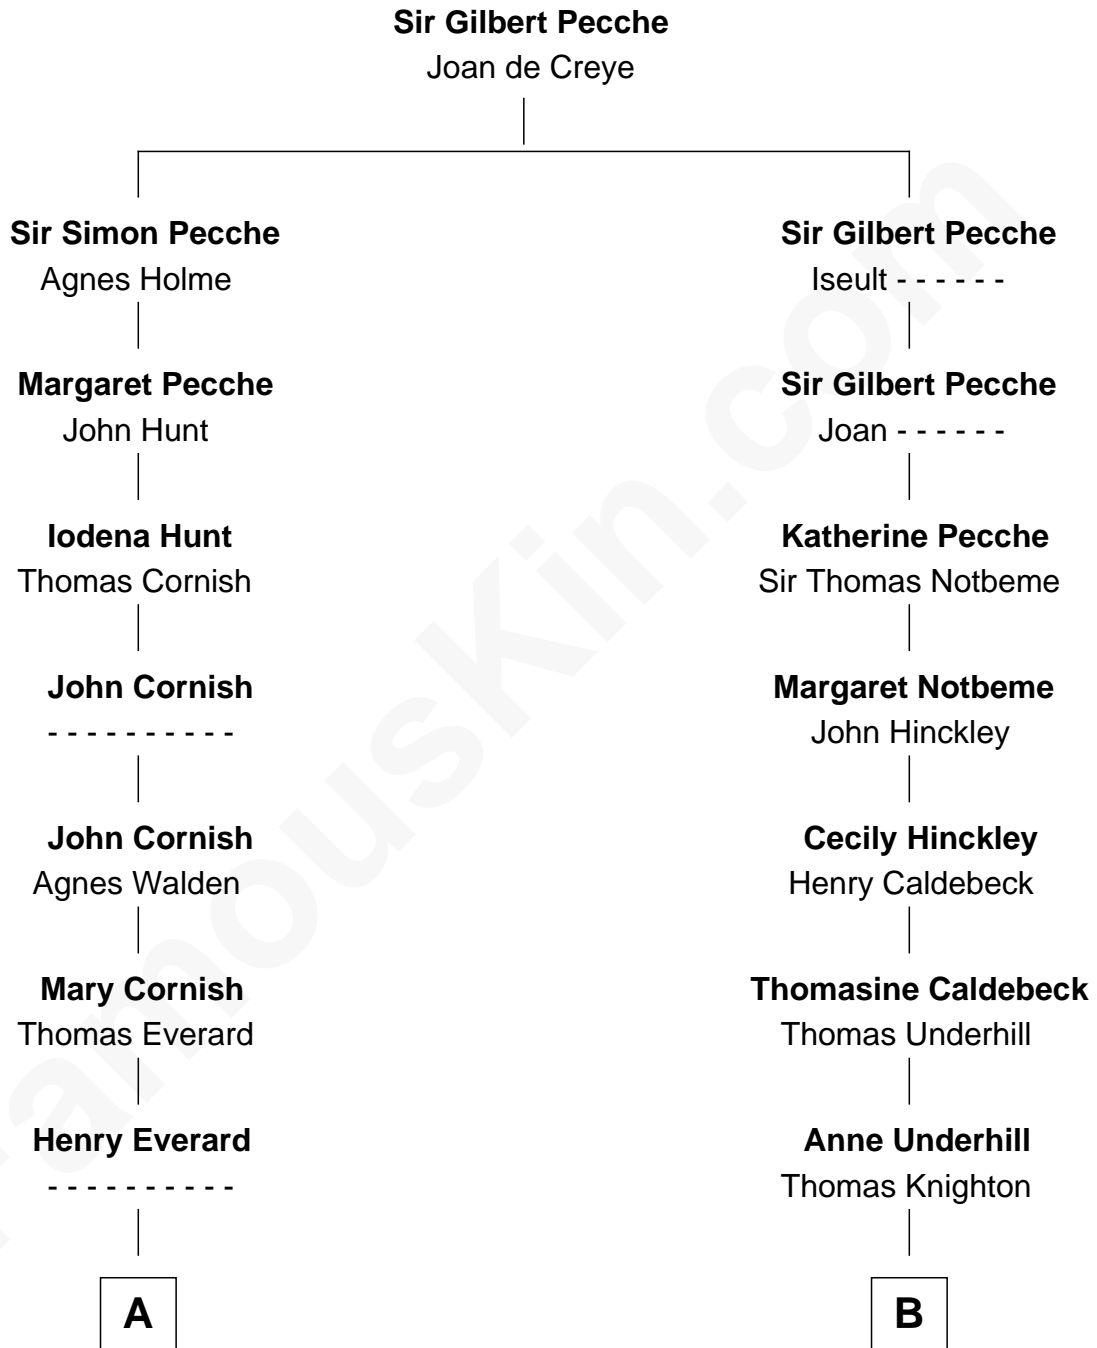

## Relationship Chart of

### Jane (Appleton) Pierce

First Lady of President Franklin Pierce

15th cousin 4 times removed of

### William Howard Taft

27th U.S. President

C

Samuel Davenport Torrey

Susan Holman Waters

Louisa Maria Torrey

Alphonso Taft

William Howard Taft

*27th U.S. President*

FamousKin.com