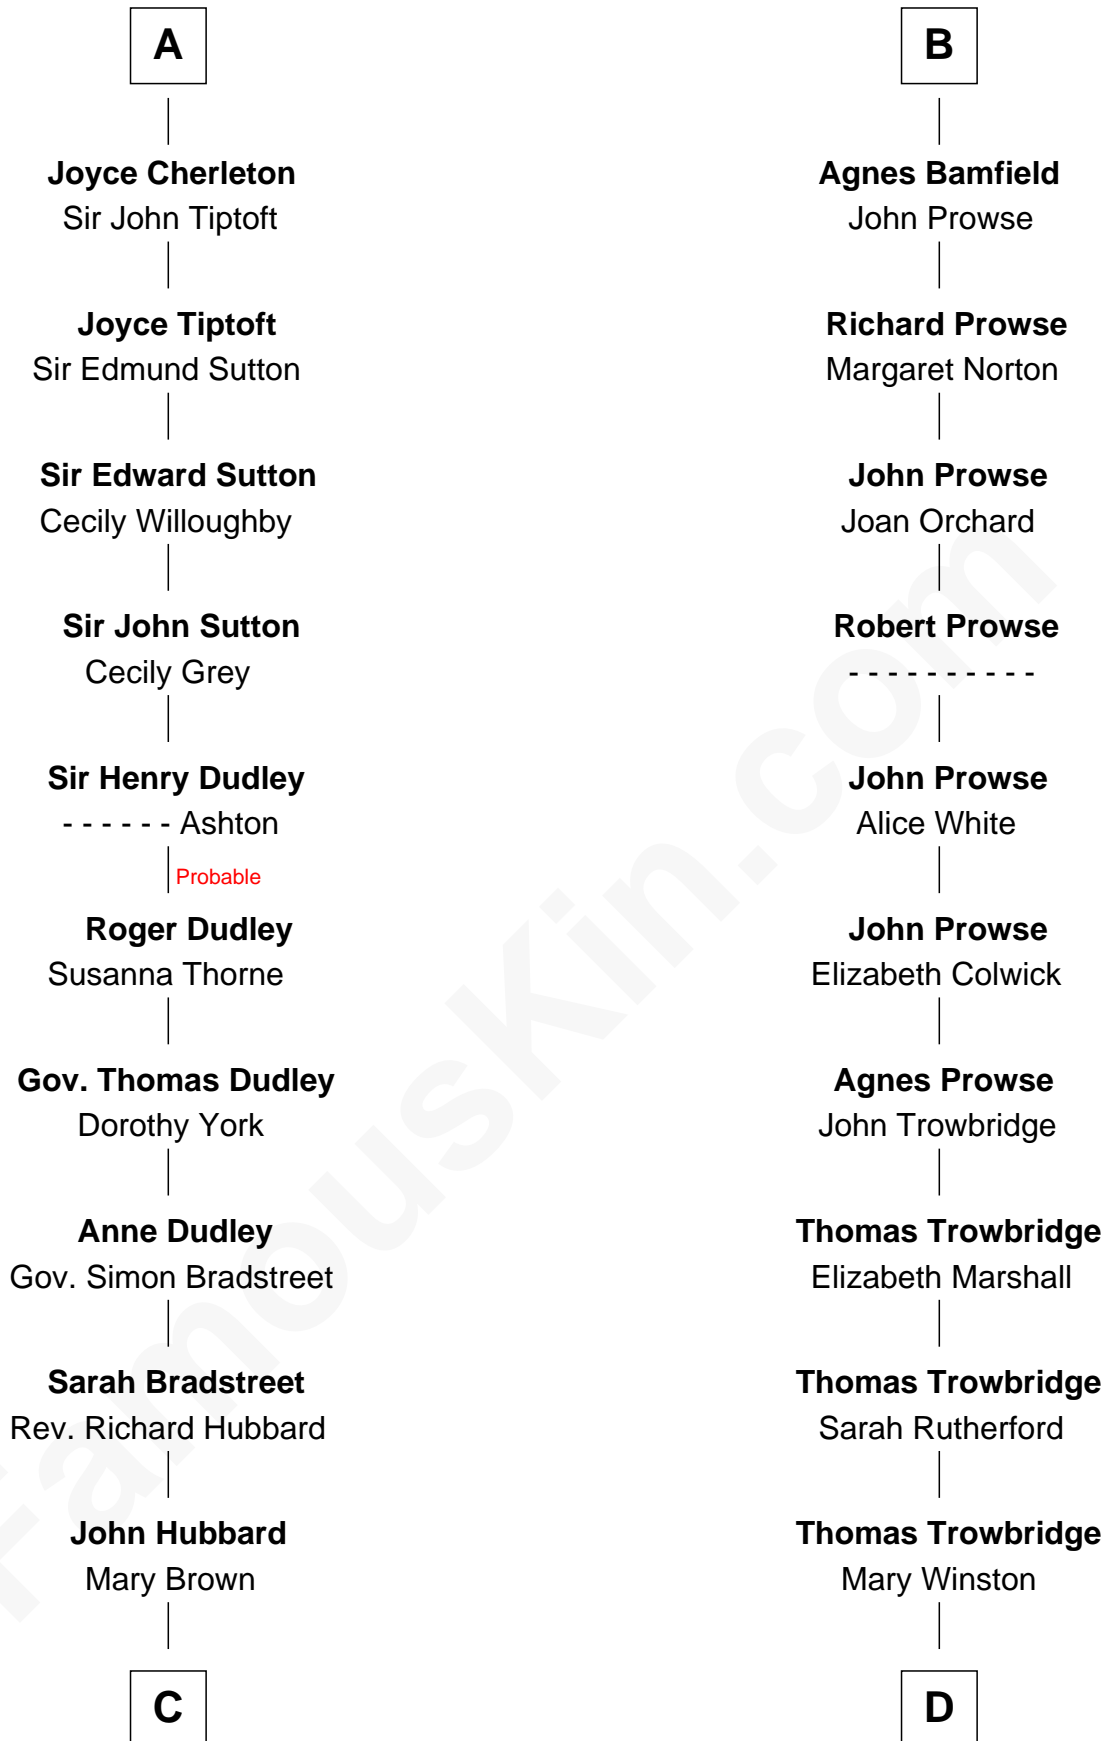

FamousKin.com

Relationship Chart of

Jane (Appleton) Pierce

First Lady of President Franklin Pierce

19th cousin 2 times removed of

Rutherford B. Hayes

19th U.S. President

Sir Geoffrey FitzPiers

Aveline de Clare

C

Elizabeth Hubbard

Francis Appleton

Rev. Jesse Appleton

Elizabeth Means

Jane (Appleton) Pierce

First Lady of Franklin Pierce