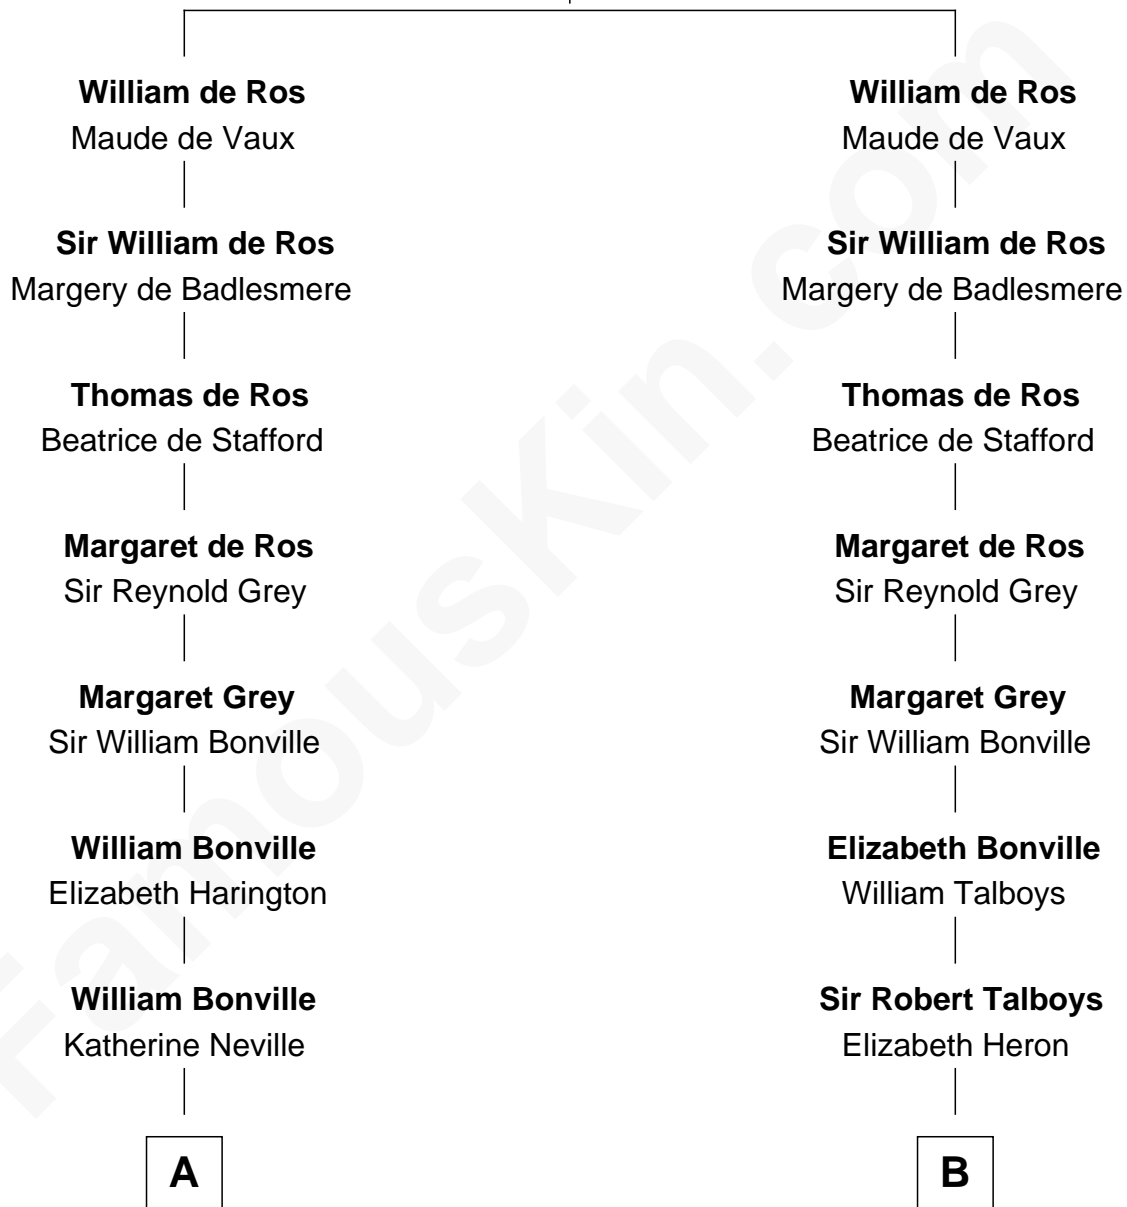

## Relationship Chart of

### Jane (Appleton) Pierce

*First Lady of President Franklin Pierce*

17th cousin 4 times removed of

**Mitt Romney**

*70th Governor of Massachusetts*

**Sir Robert de Ros**

Isabel de Aubeney

**C**

Clarissa Minerva Duzette

Lewis Robison

Charles Edward Robison

Rosetta Mary Berry

Alma Luella Robison

Harold Arundel LaFount

Lenore Emily LaFount

George Wilcken Romney