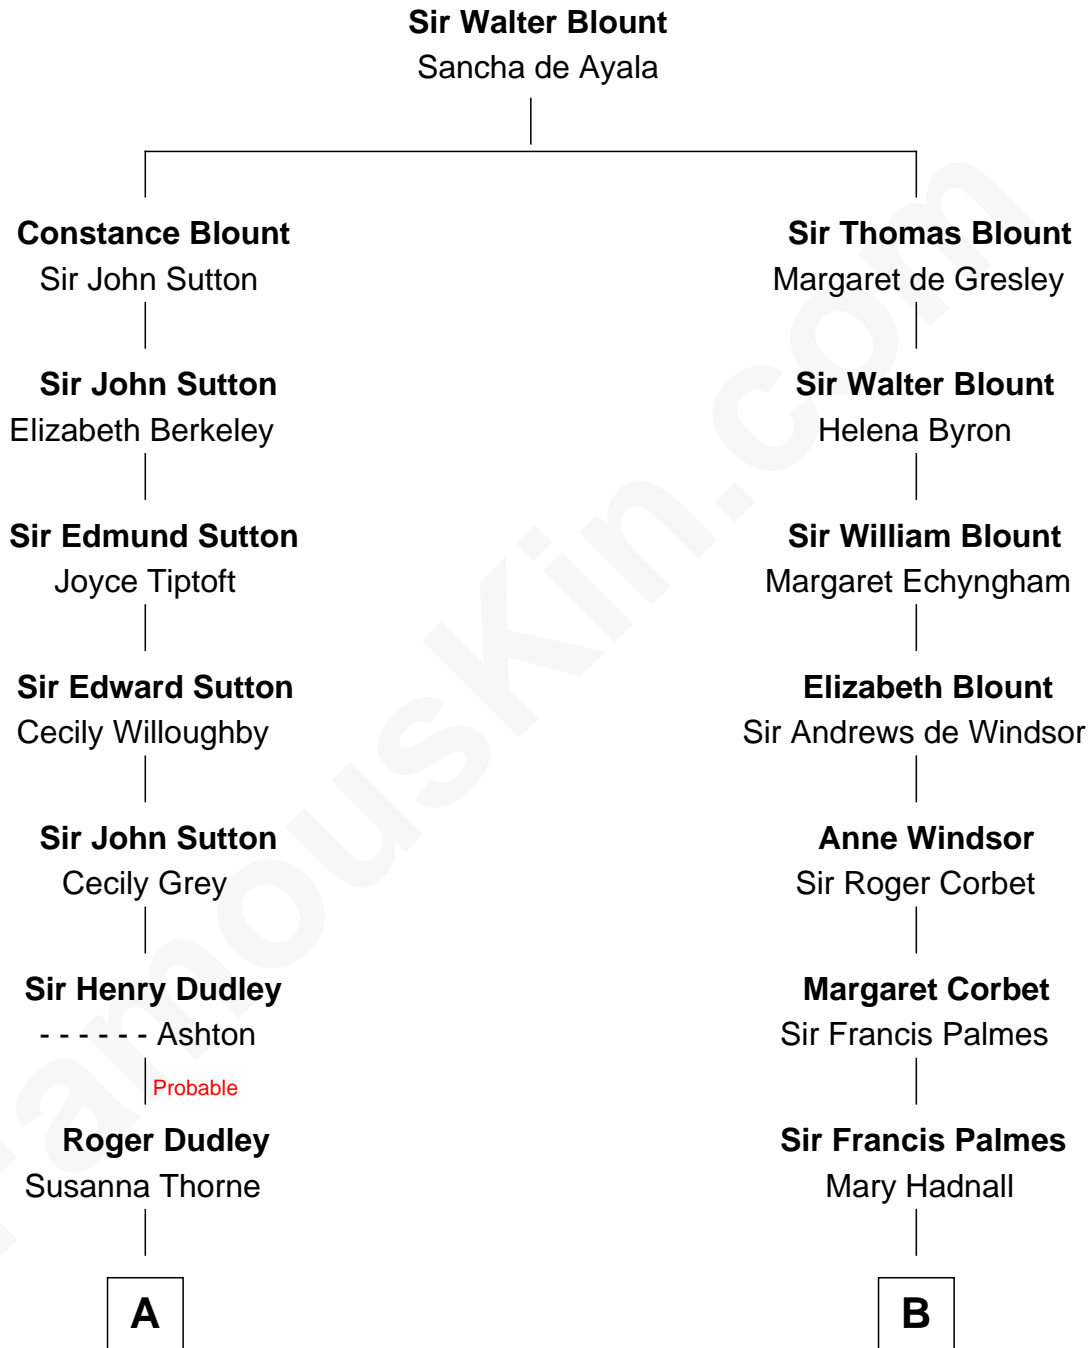

## Relationship Chart of

### Jane (Appleton) Pierce

*First Lady of President Franklin Pierce*

13th cousin 5 times removed of

**Nelson Rockefeller**

*41st U.S. Vice-President*

C

**John Davison Rockefeller**

Abby Greene Aldrich

**Nelson Rockefeller**

*41st U.S. Vice-President*

FamousKin.com