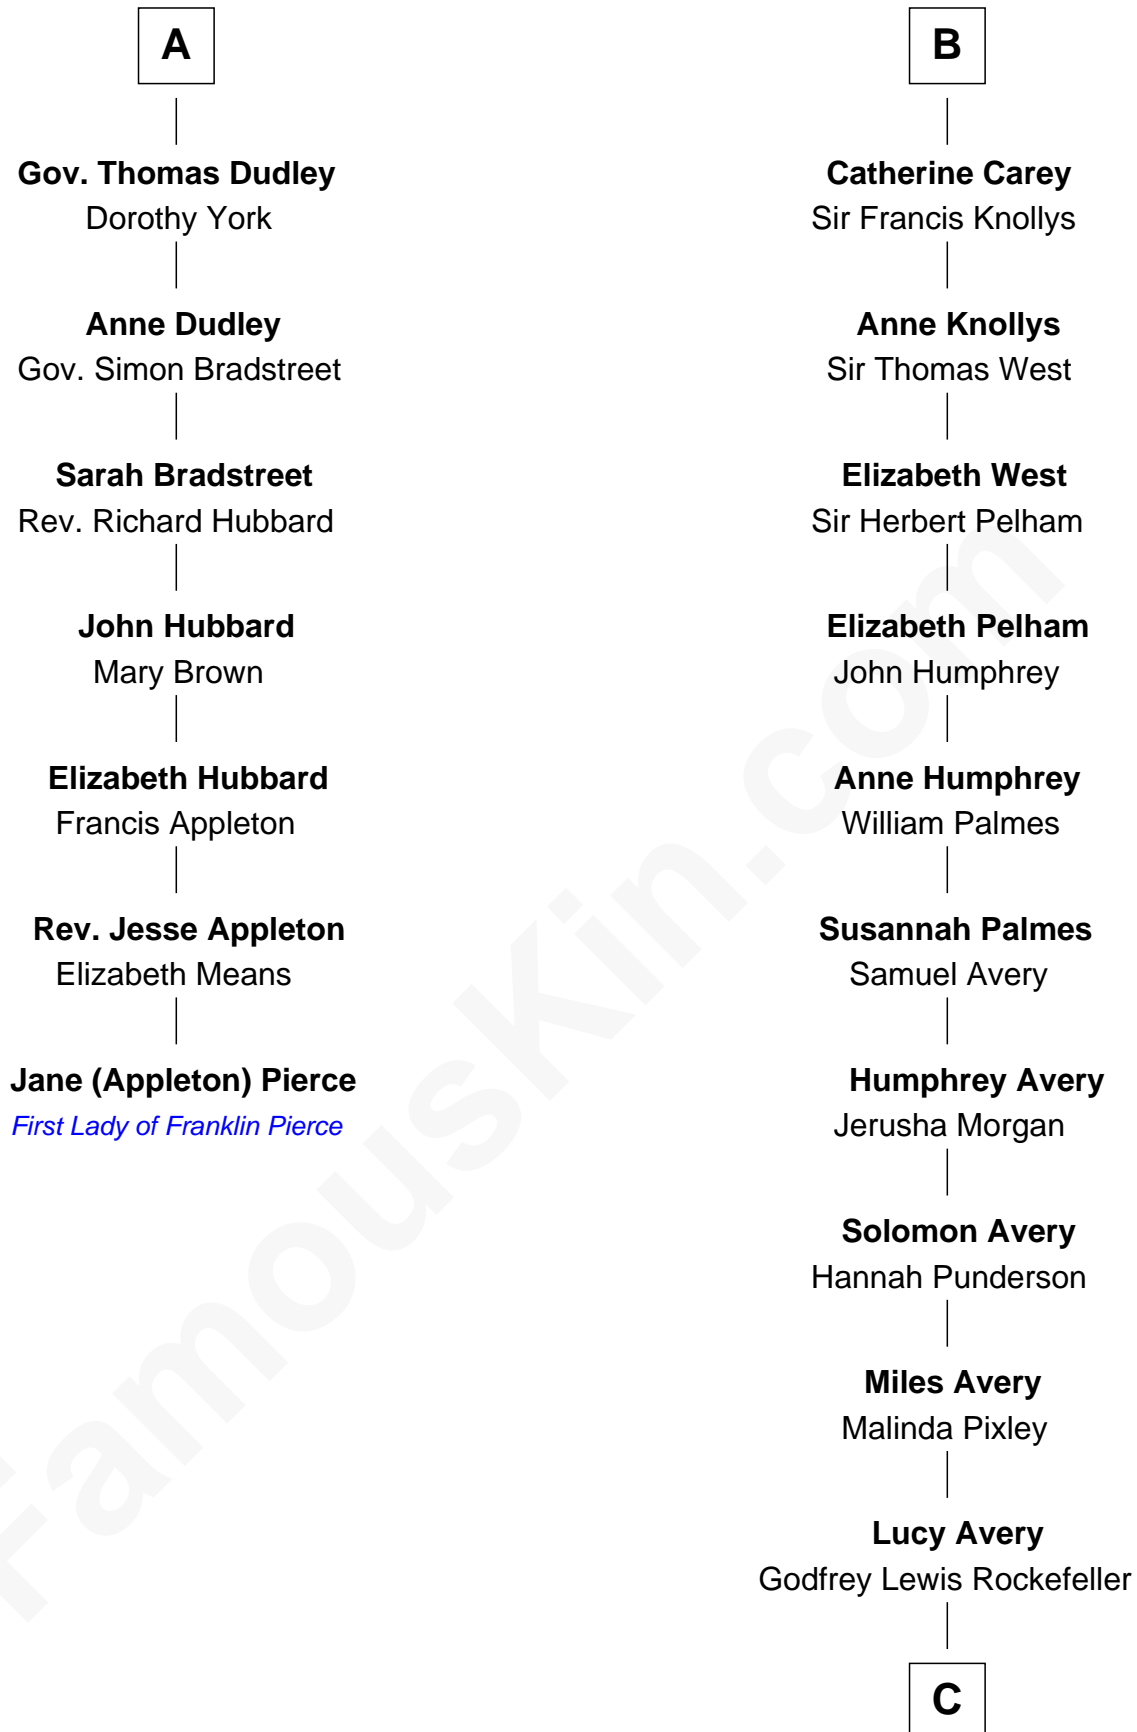

FamousKin.com

Relationship Chart of

Jane (Appleton) Pierce

First Lady of President Franklin Pierce

13th cousin 7 times removed of

Nelson Rockefeller

41st U.S. Vice-President

C

William Avery Rockefeller

Eliza Davison

John Davison Rockefeller

Laura Celestia Spelman

John Davison Rockefeller

Abby Greene Aldrich

Nelson Rockefeller

41st U.S. Vice-President