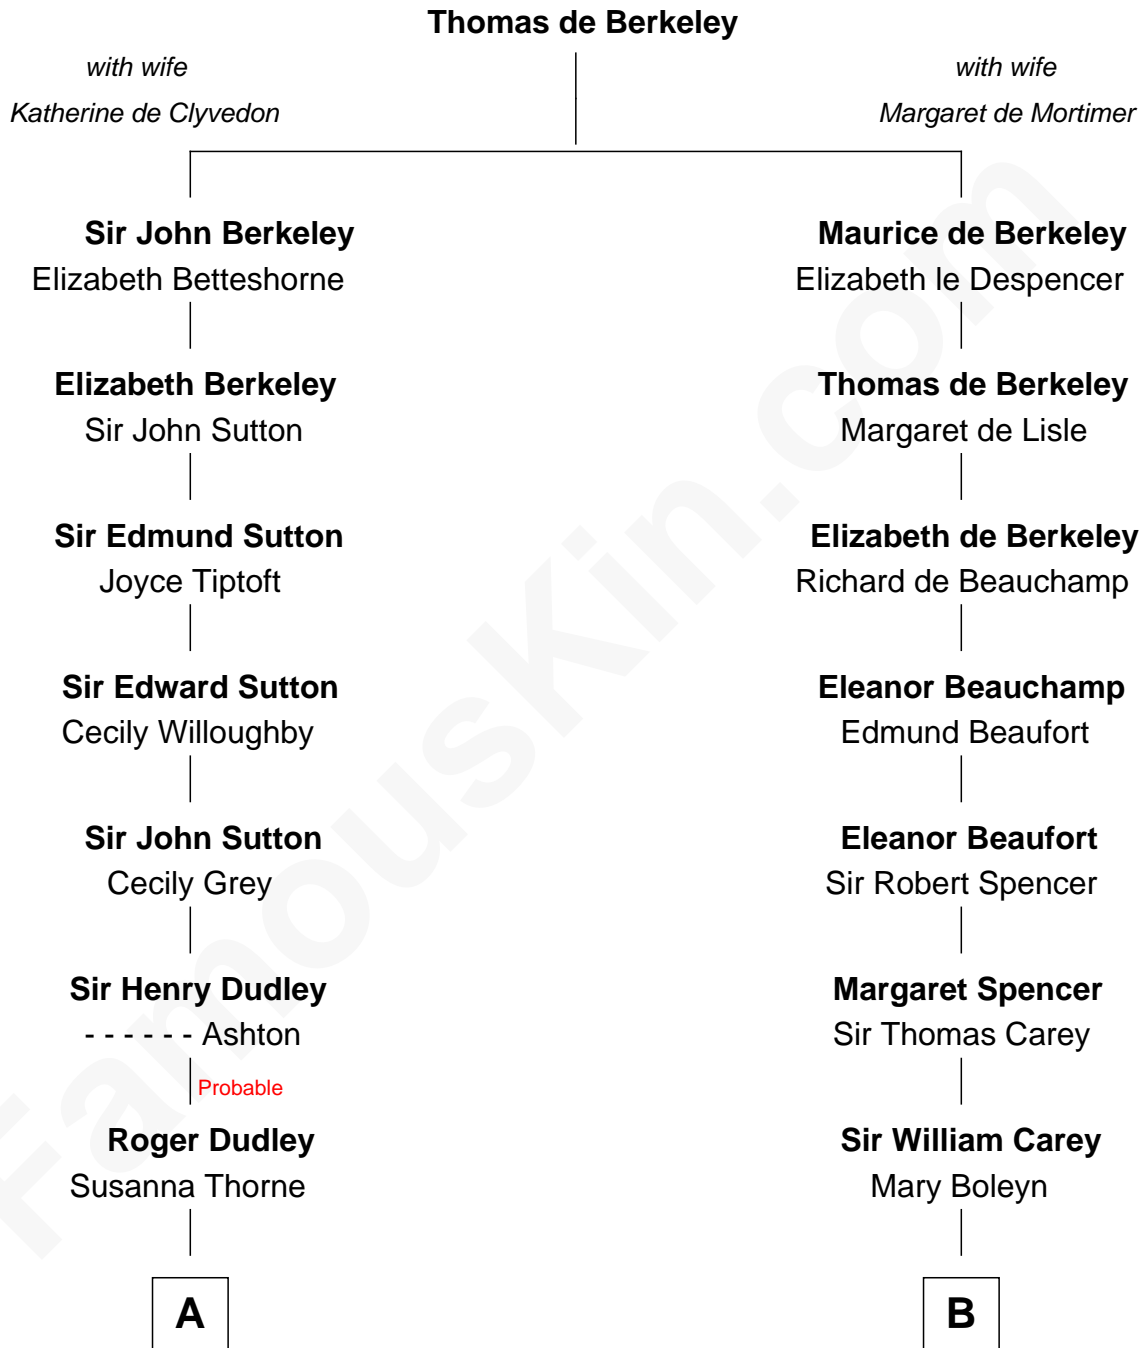

FamousKin.com

Relationship Chart of

Jane (Appleton) Pierce

First Lady of President Franklin Pierce

13th cousin 7 times removed of

Nelson Rockefeller

41st U.S. Vice-President

C

William Avery Rockefeller

Eliza Davison

John Davison Rockefeller

Laura Celestia Spelman

John Davison Rockefeller

Abby Greene Aldrich

Nelson Rockefeller

41st U.S. Vice-President