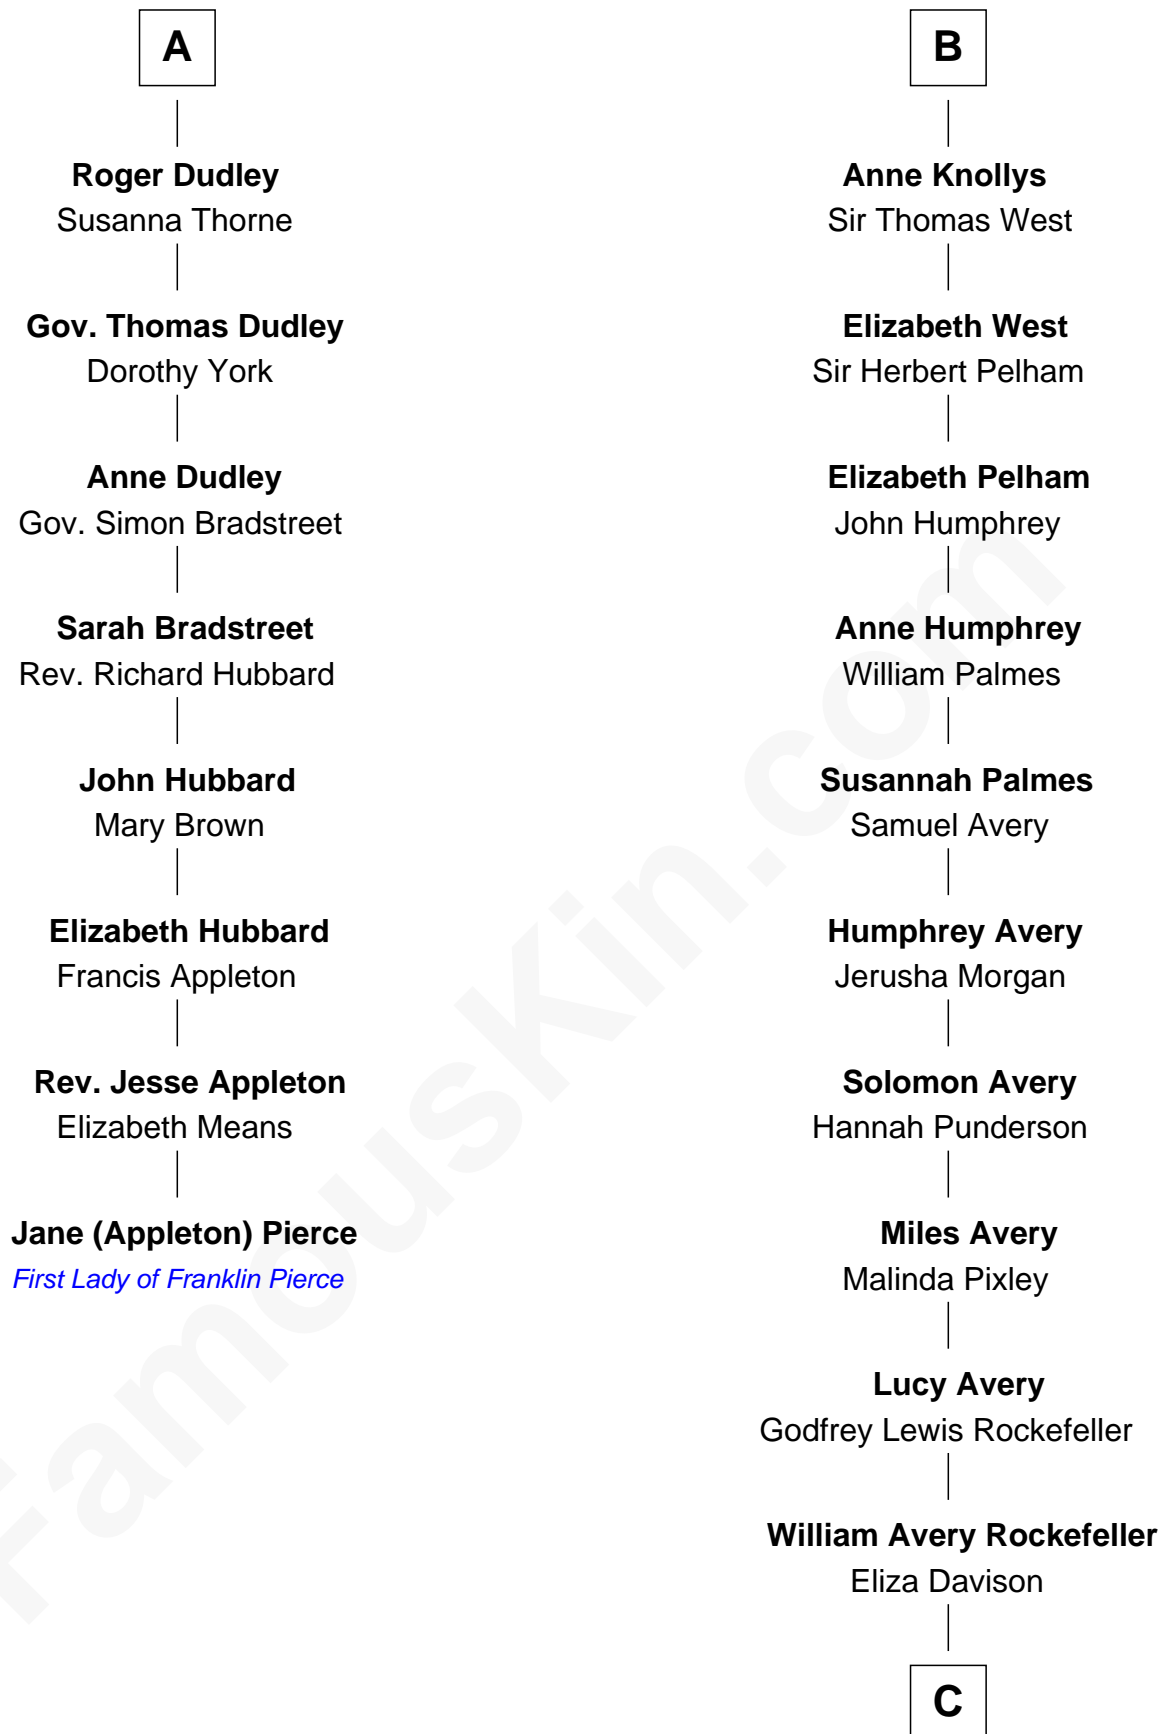

## Relationship Chart of Jane (Appleton) Pierce

*First Lady of President Franklin Pierce*

14th cousin 5 times removed of

**Nelson Rockefeller**

*41st U.S. Vice-President*

**C**

**John Davison Rockefeller**

Laura Celestia Spelman

**John Davison Rockefeller**

Abby Greene Aldrich

**Nelson Rockefeller**

*41st U.S. Vice-President*

FamousKin.com