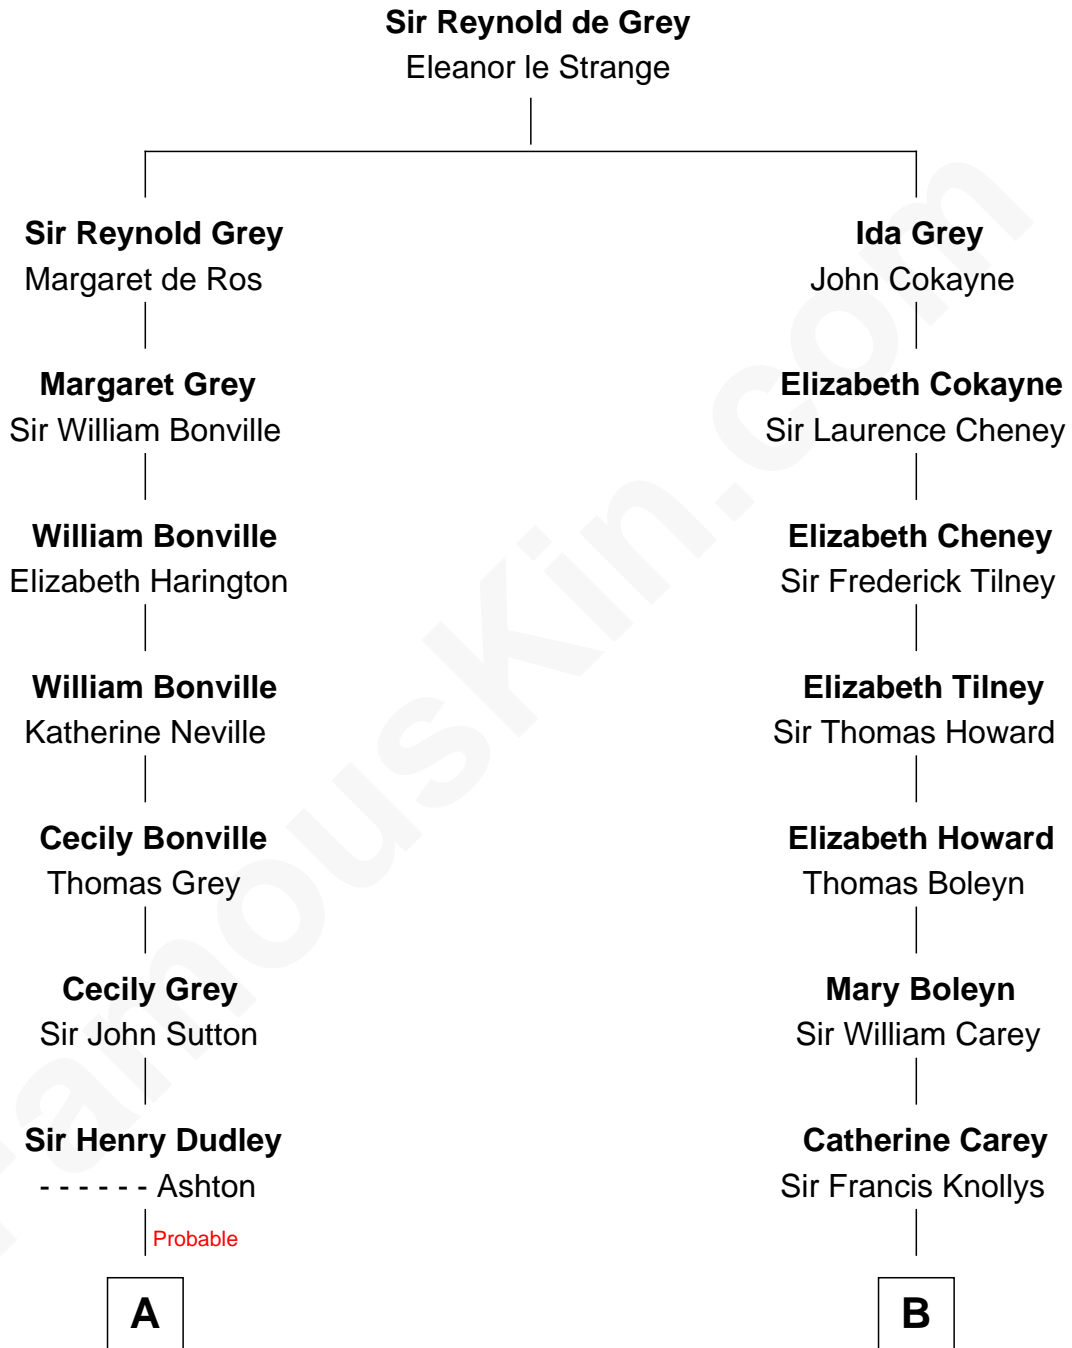

# FamousKin.com

## Relationship Chart of Jane (Appleton) Pierce

*First Lady of President Franklin Pierce*

14th cousin 5 times removed of

**Nelson Rockefeller**

*41st U.S. Vice-President*

**C**

**John Davison Rockefeller**

Laura Celestia Spelman

**John Davison Rockefeller**

Abby Greene Aldrich

**Nelson Rockefeller**

*41st U.S. Vice-President*

FamousKin.com