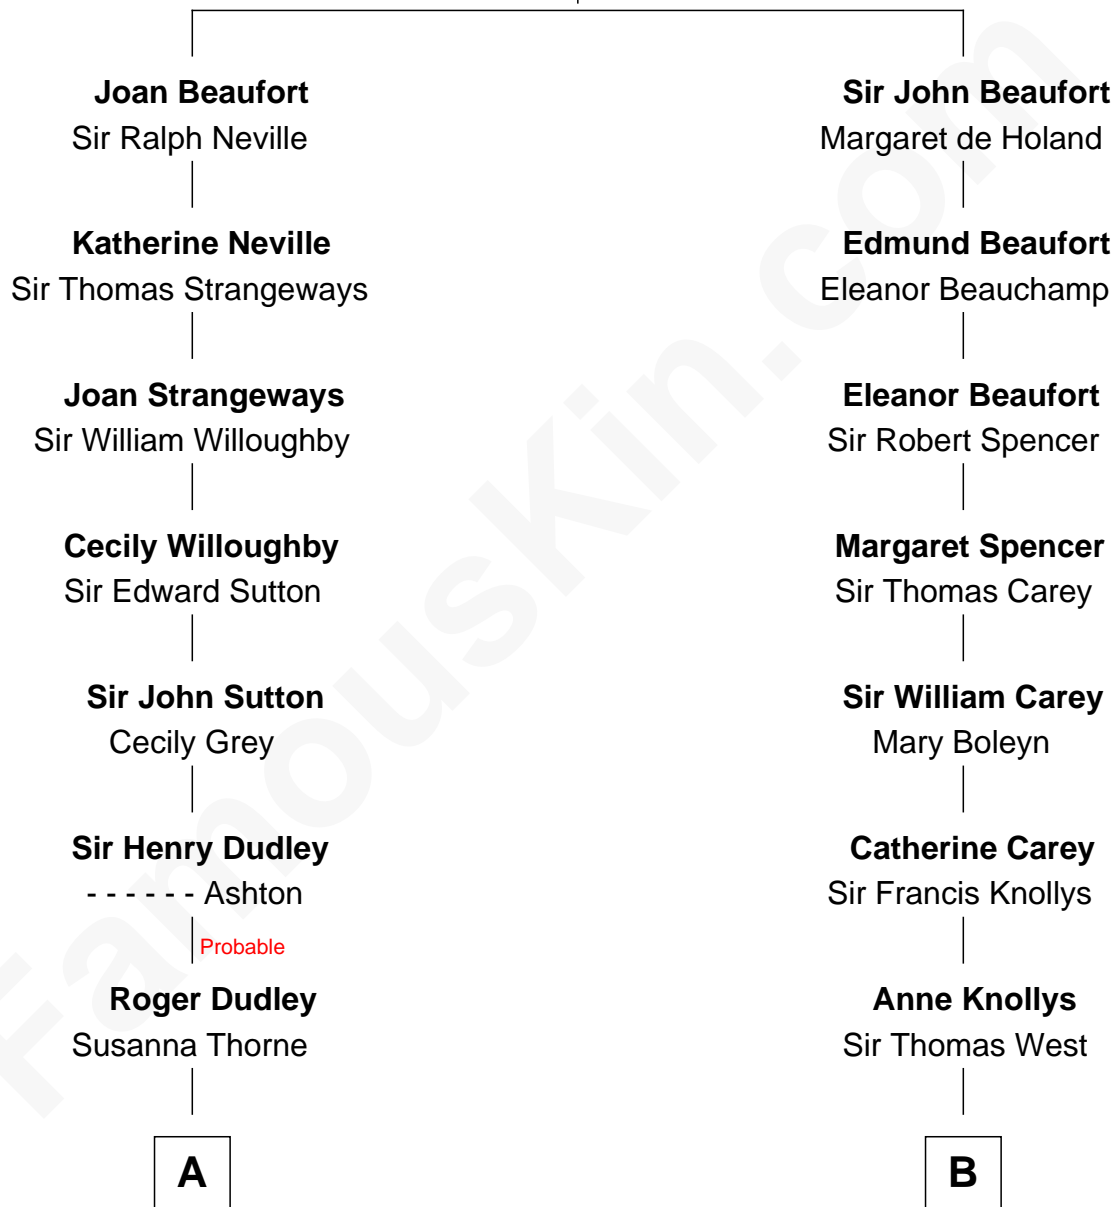

FamousKin.com

Relationship Chart of Jane (Appleton) Pierce

First Lady of President Franklin Pierce

13th cousin 5 times removed of

Nelson Rockefeller

41st U.S. Vice-President

John of Gaunt

Katherine Roet

C

John Davison Rockefeller

Abby Greene Aldrich

Nelson Rockefeller

41st U.S. Vice-President

FamousKin.com