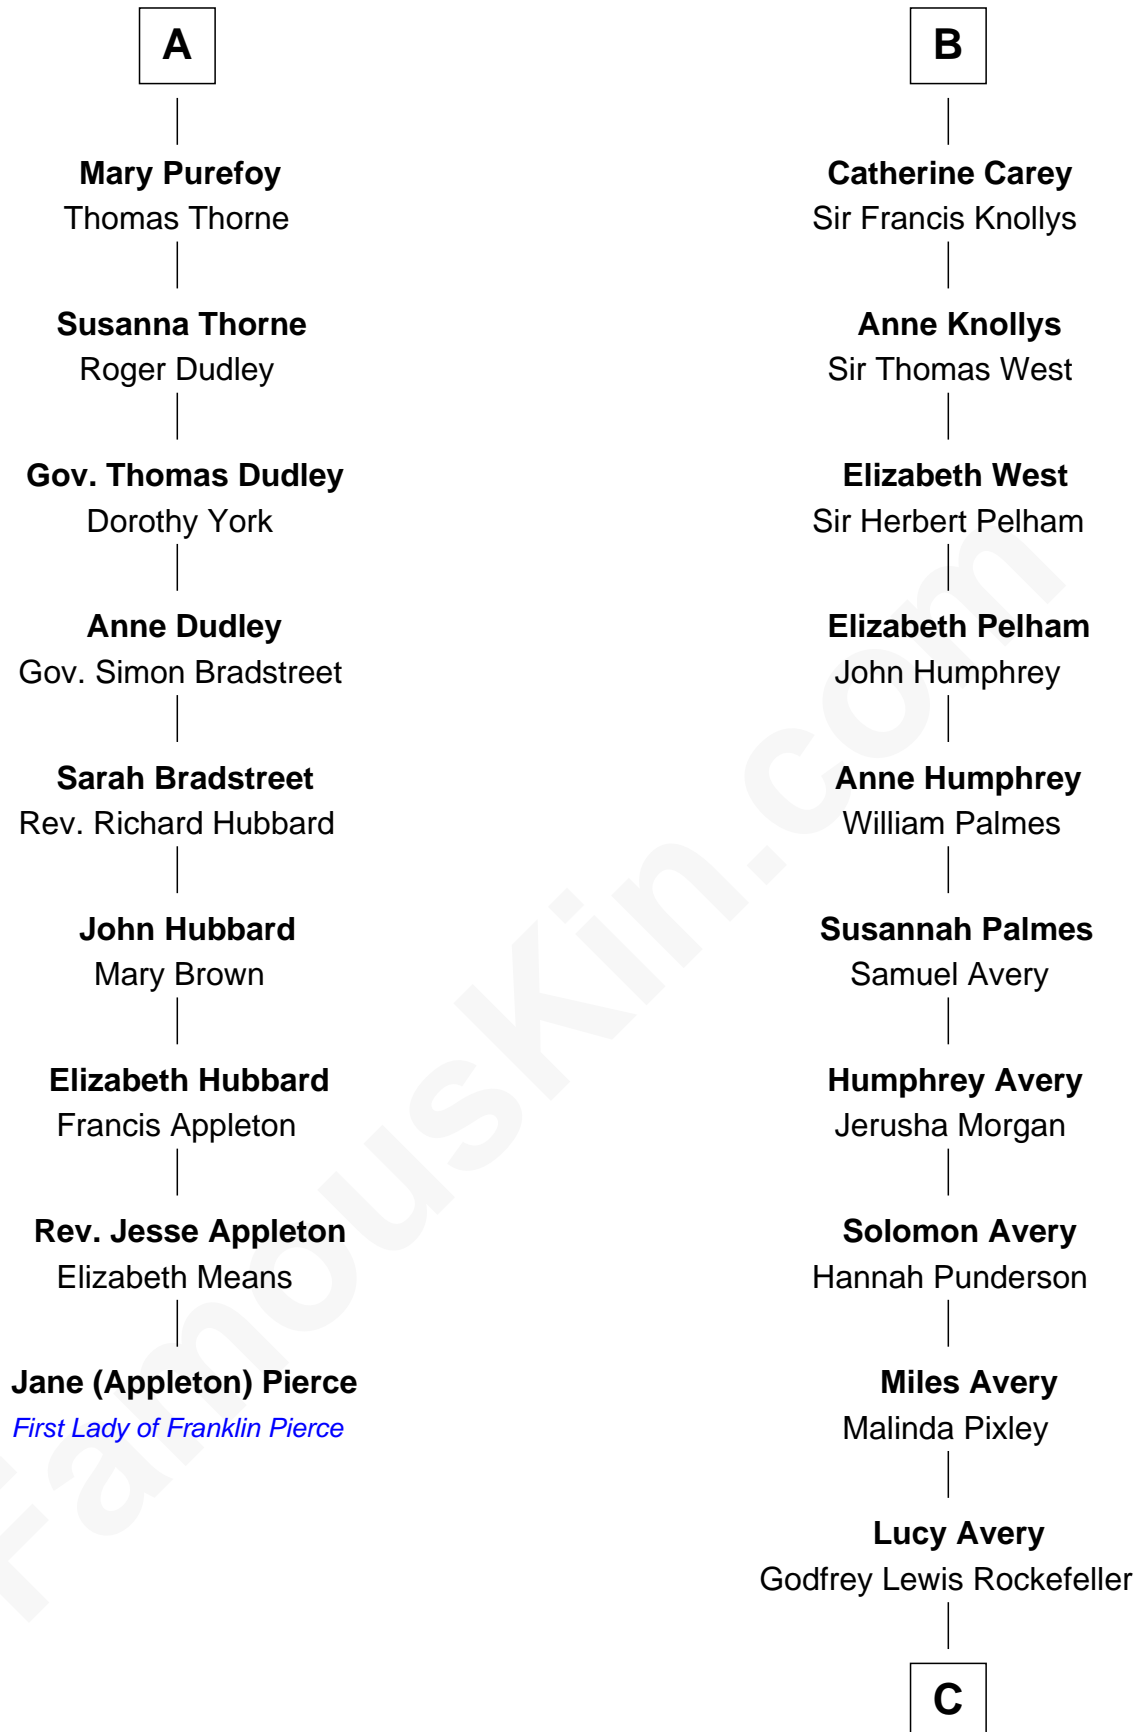

FamousKin.com

Relationship Chart of

Jane (Appleton) Pierce

First Lady of President Franklin Pierce

15th cousin 5 times removed of

Nelson Rockefeller

41st U.S. Vice-President

Sir John Howard

Alice de Bois

C

William Avery Rockefeller

Eliza Davison

John Davison Rockefeller

Laura Celestia Spelman

John Davison Rockefeller

Abby Greene Aldrich

Nelson Rockefeller

41st U.S. Vice-President

FamousKin.com