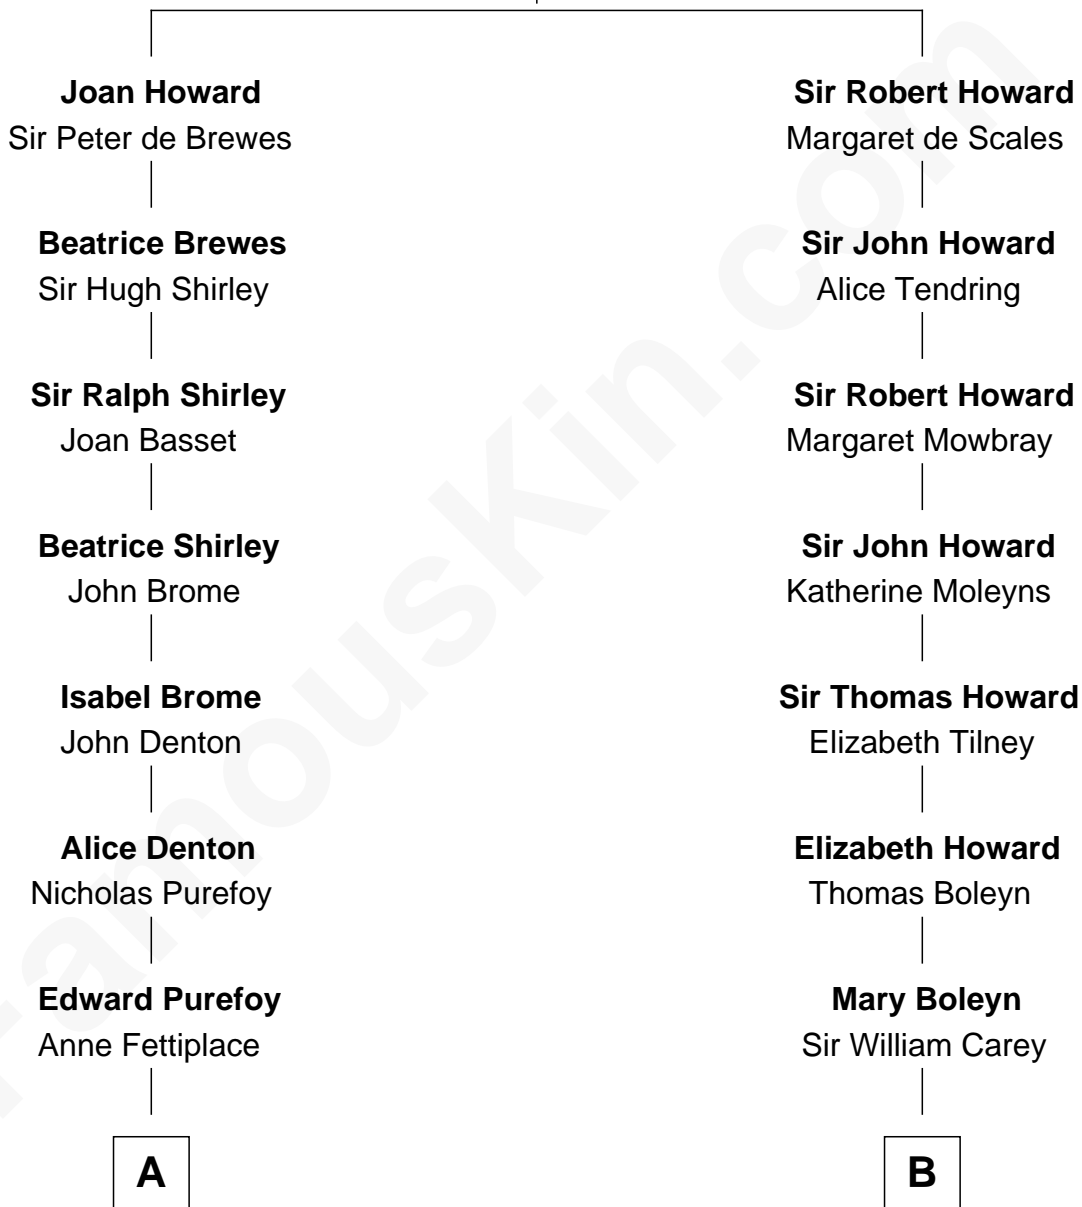

FamousKin.com

Relationship Chart of

Jane (Appleton) Pierce

First Lady of President Franklin Pierce

15th cousin 5 times removed of

Nelson Rockefeller

41st U.S. Vice-President

Sir John Howard

Alice de Bois

C

William Avery Rockefeller

Eliza Davison

John Davison Rockefeller

Laura Celestia Spelman

John Davison Rockefeller

Abby Greene Aldrich

Nelson Rockefeller

41st U.S. Vice-President

FamousKin.com