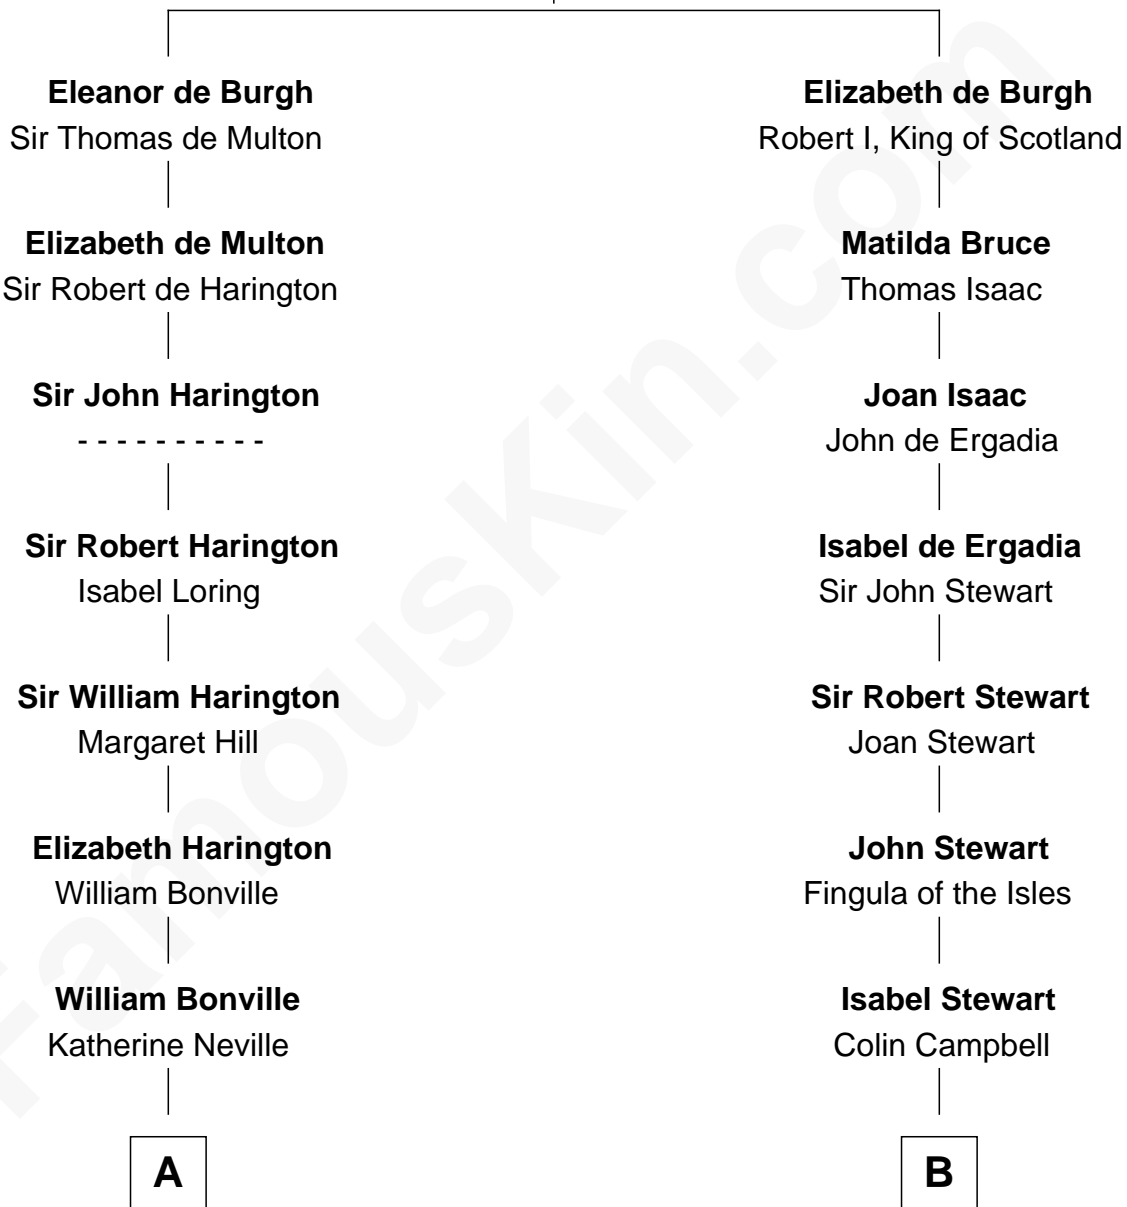

FamousKin.com

Relationship Chart of

Jane (Appleton) Pierce

First Lady of President Franklin Pierce

17th cousin 2 times removed of

Emily Post

American Author on Etiquette

Sir Richard de Burgh

Margaret - - - - -

C

—
Marian Bruce

William Price

—
Bruce Price

Mary Josephine Lee

—
Emily Post

American Author on Etiquette