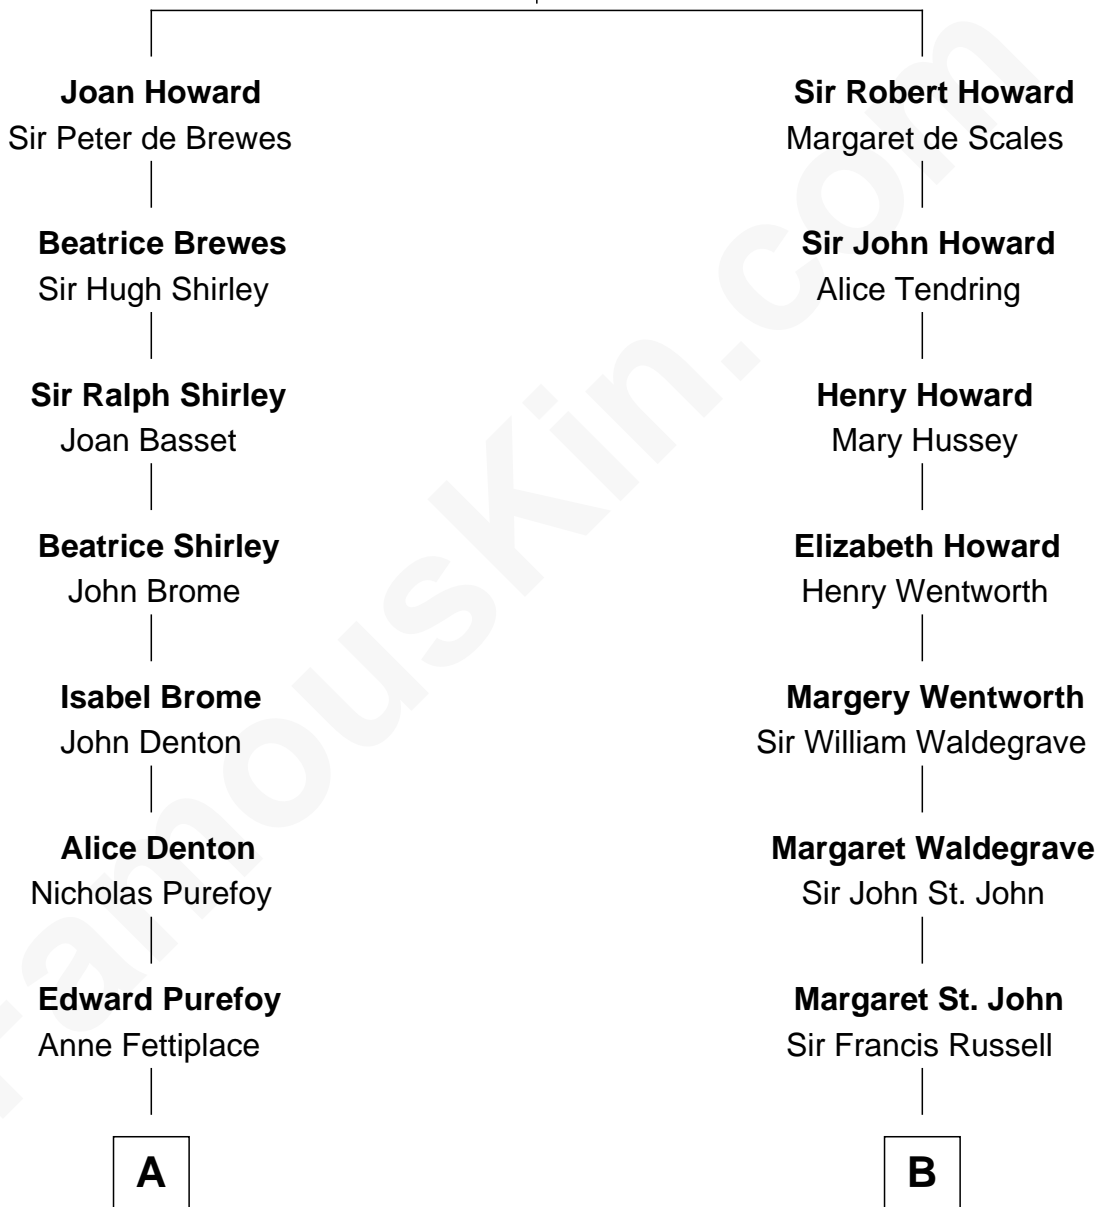

FamousKin.com

Relationship Chart of

Jane (Appleton) Pierce

First Lady of President Franklin Pierce

15th cousin 4 times removed of

Camilla Parker Bowles

Queen Consort of the United Kingdom

Sir John Howard

Alice de Bois

C

—
Sonia Rosemary Keppel

Roland Calvert Cubitt

—
Rosalind Maud Cubitt

Bruce Middleton Hope Shand

—
Camilla Parker Bowles

Queen Consort